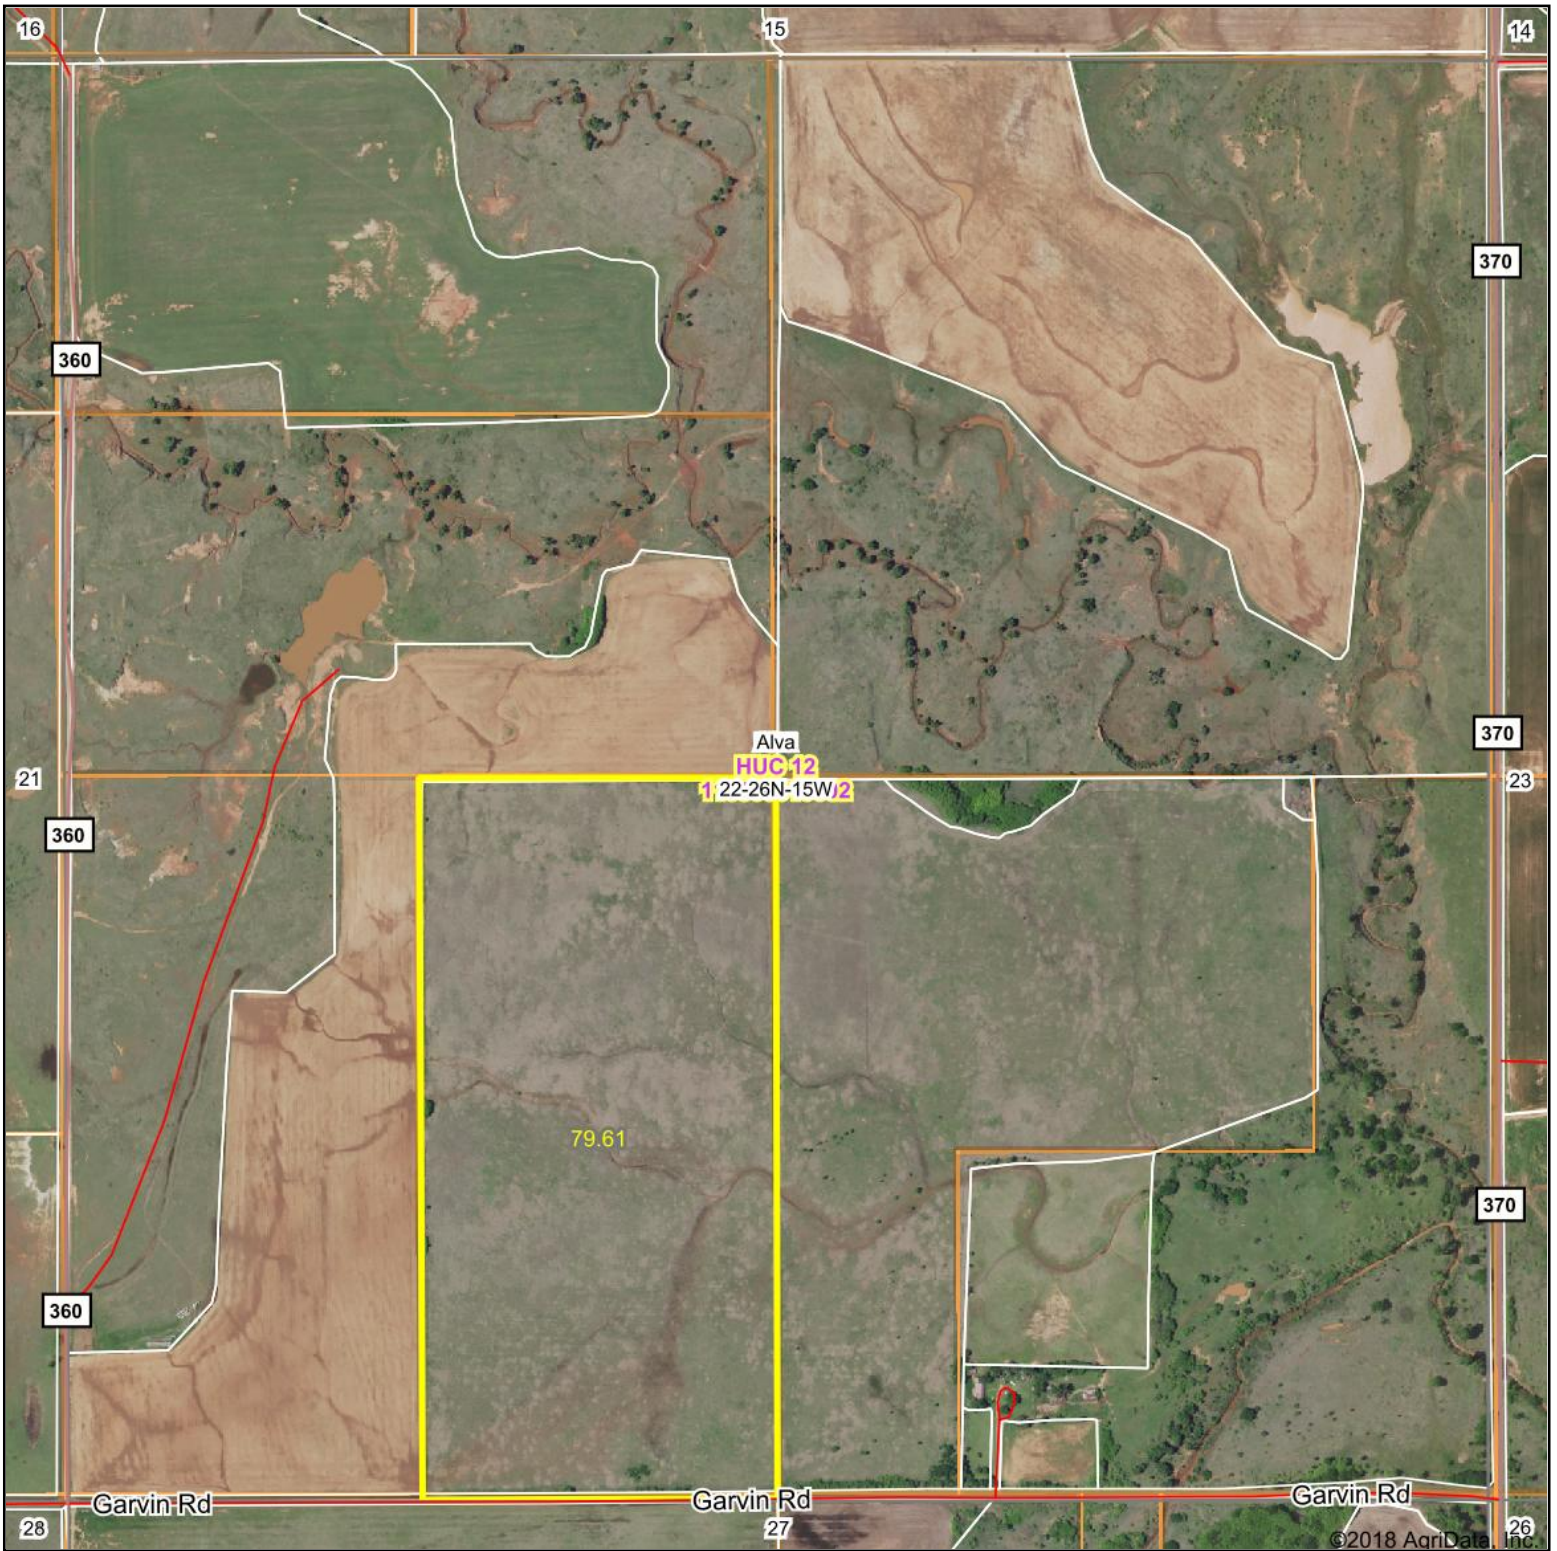

Aerial Map

map center: 36° 43' 4.79, -98° 48' 3.24

0ft 810ft 1621ft

22-26N-15W
Woods County
Oklahoma

1/3/2019