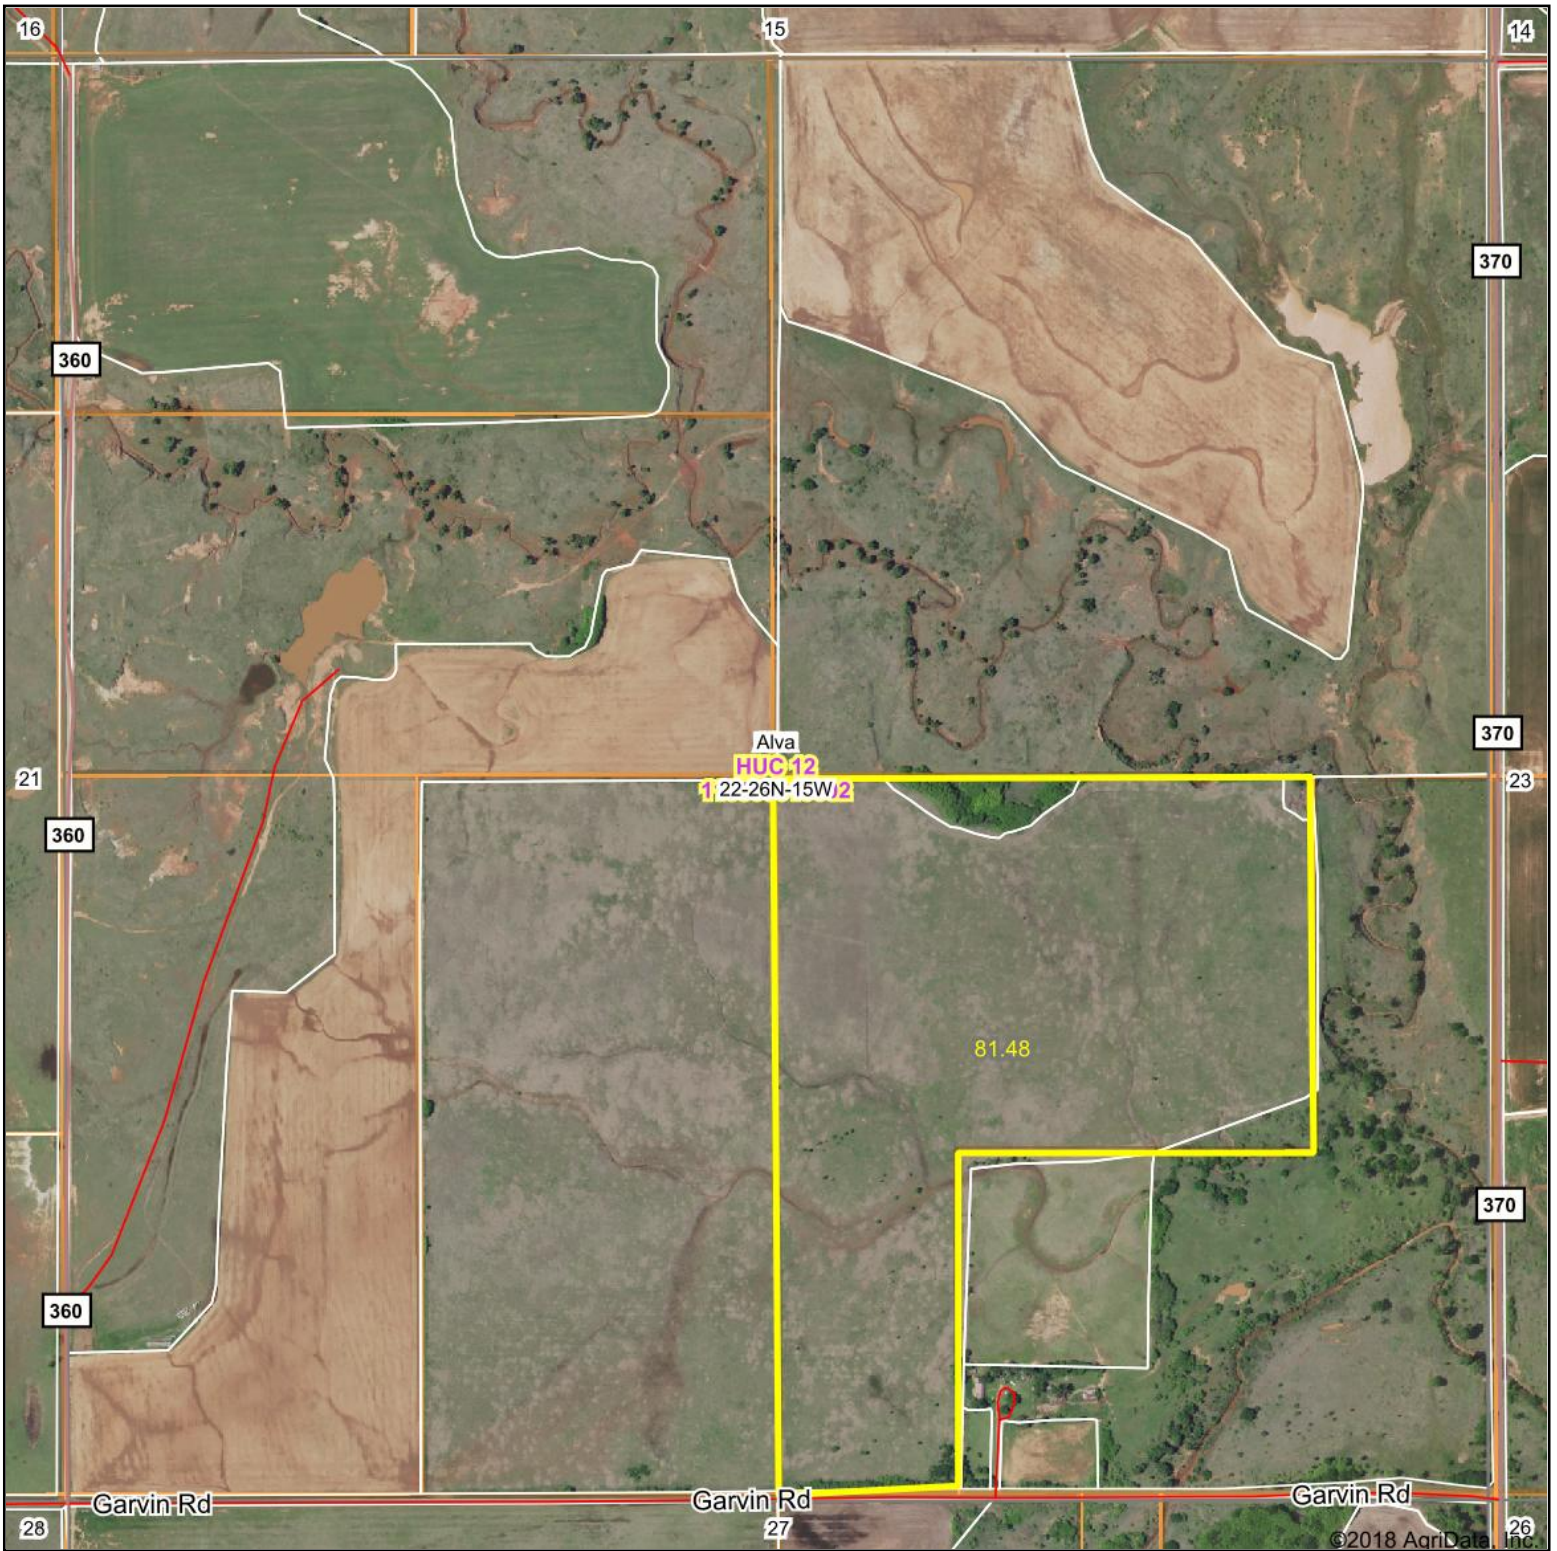

Aerial Map

map center: 36° 43' 4.79, -98° 48' 3.24

22-26N-15W
Woods County
Oklahoma

1/3/2019