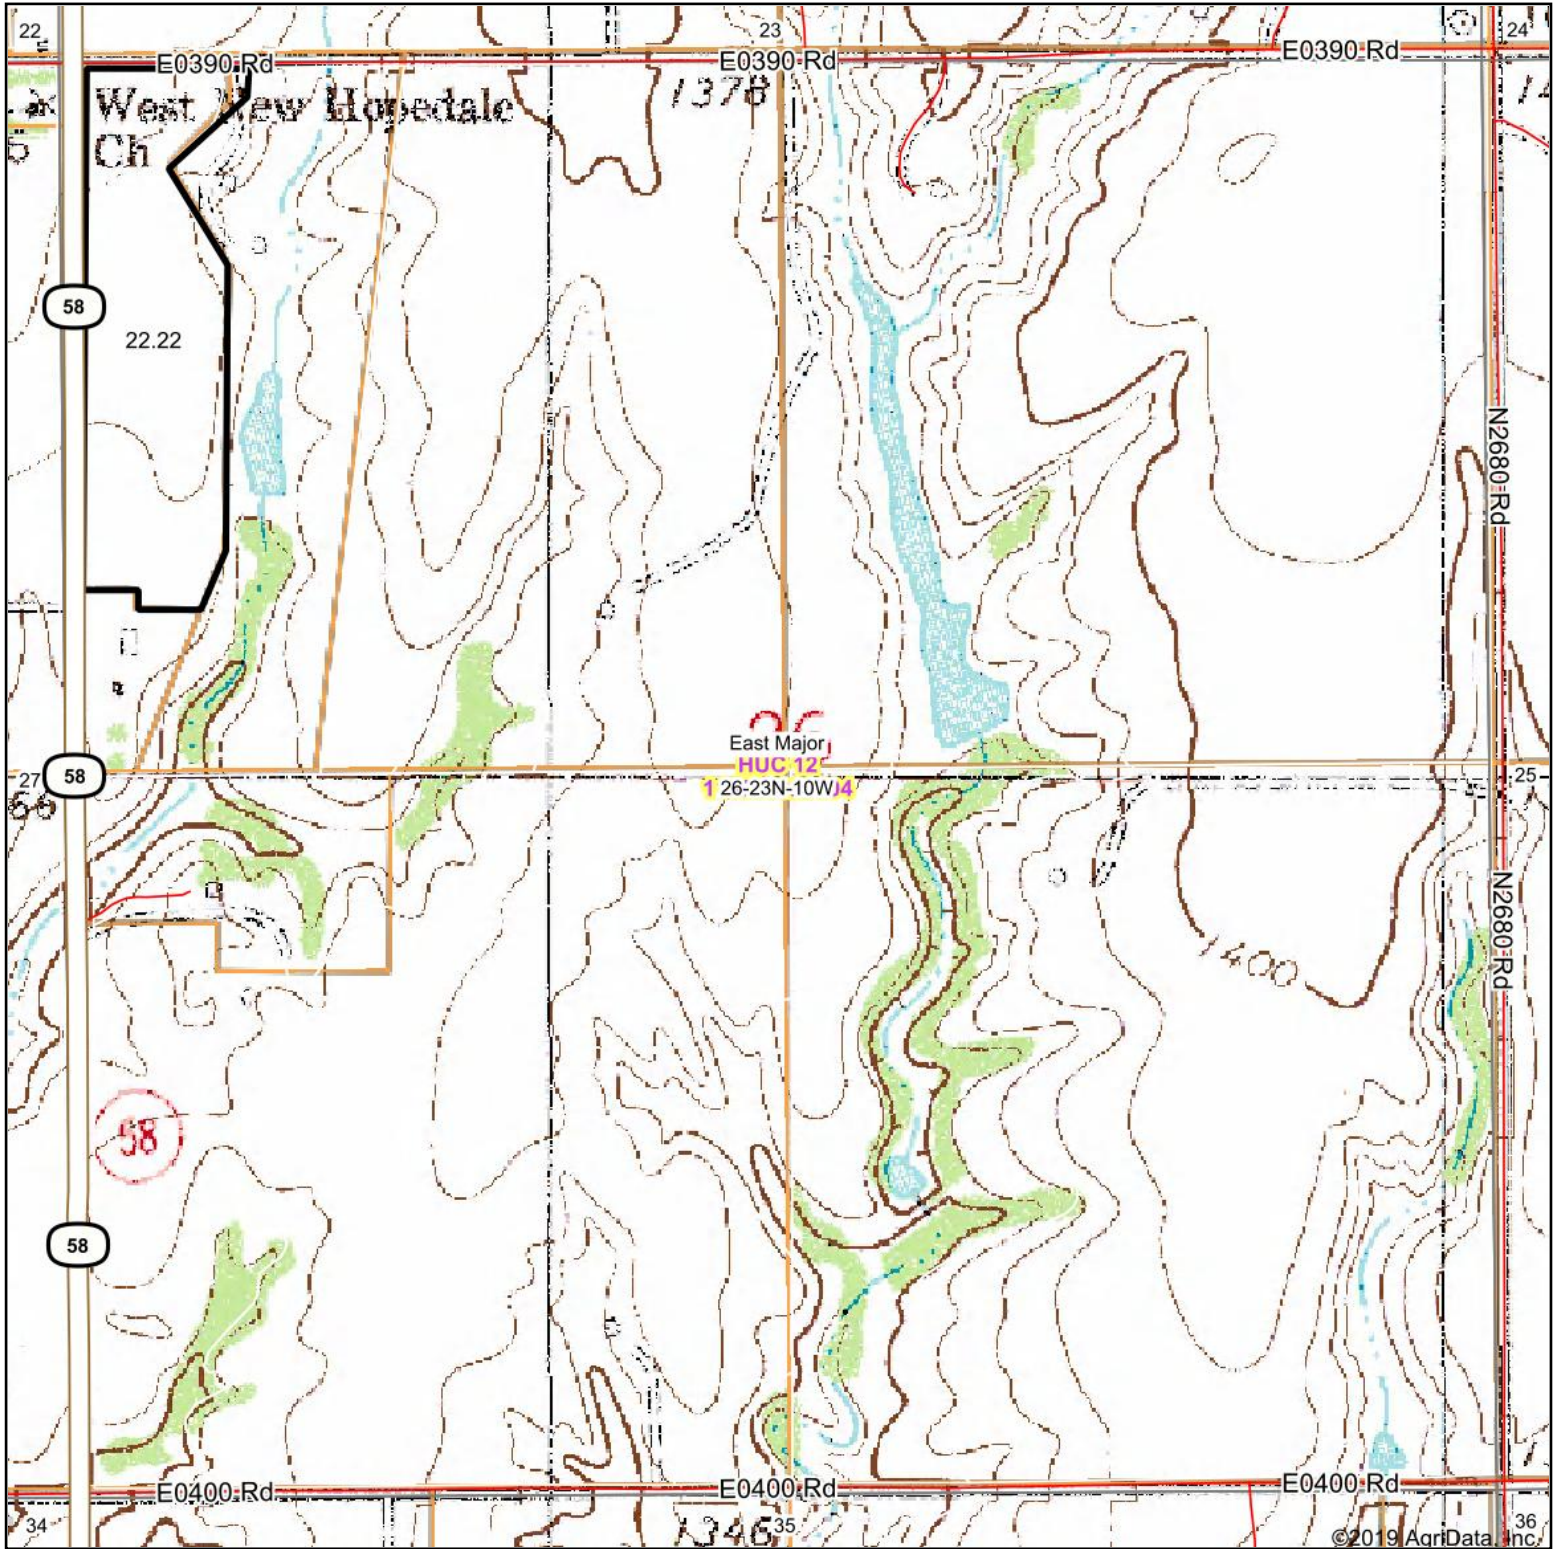

Topography Map

map center: 36° 26' 29.8, -98° 14' 19.47

26-23N-10W
Major County
Oklahoma

3/15/2019

Maps Provided By:

© AgriData, Inc. 2019

www.AgrIDataInc.com