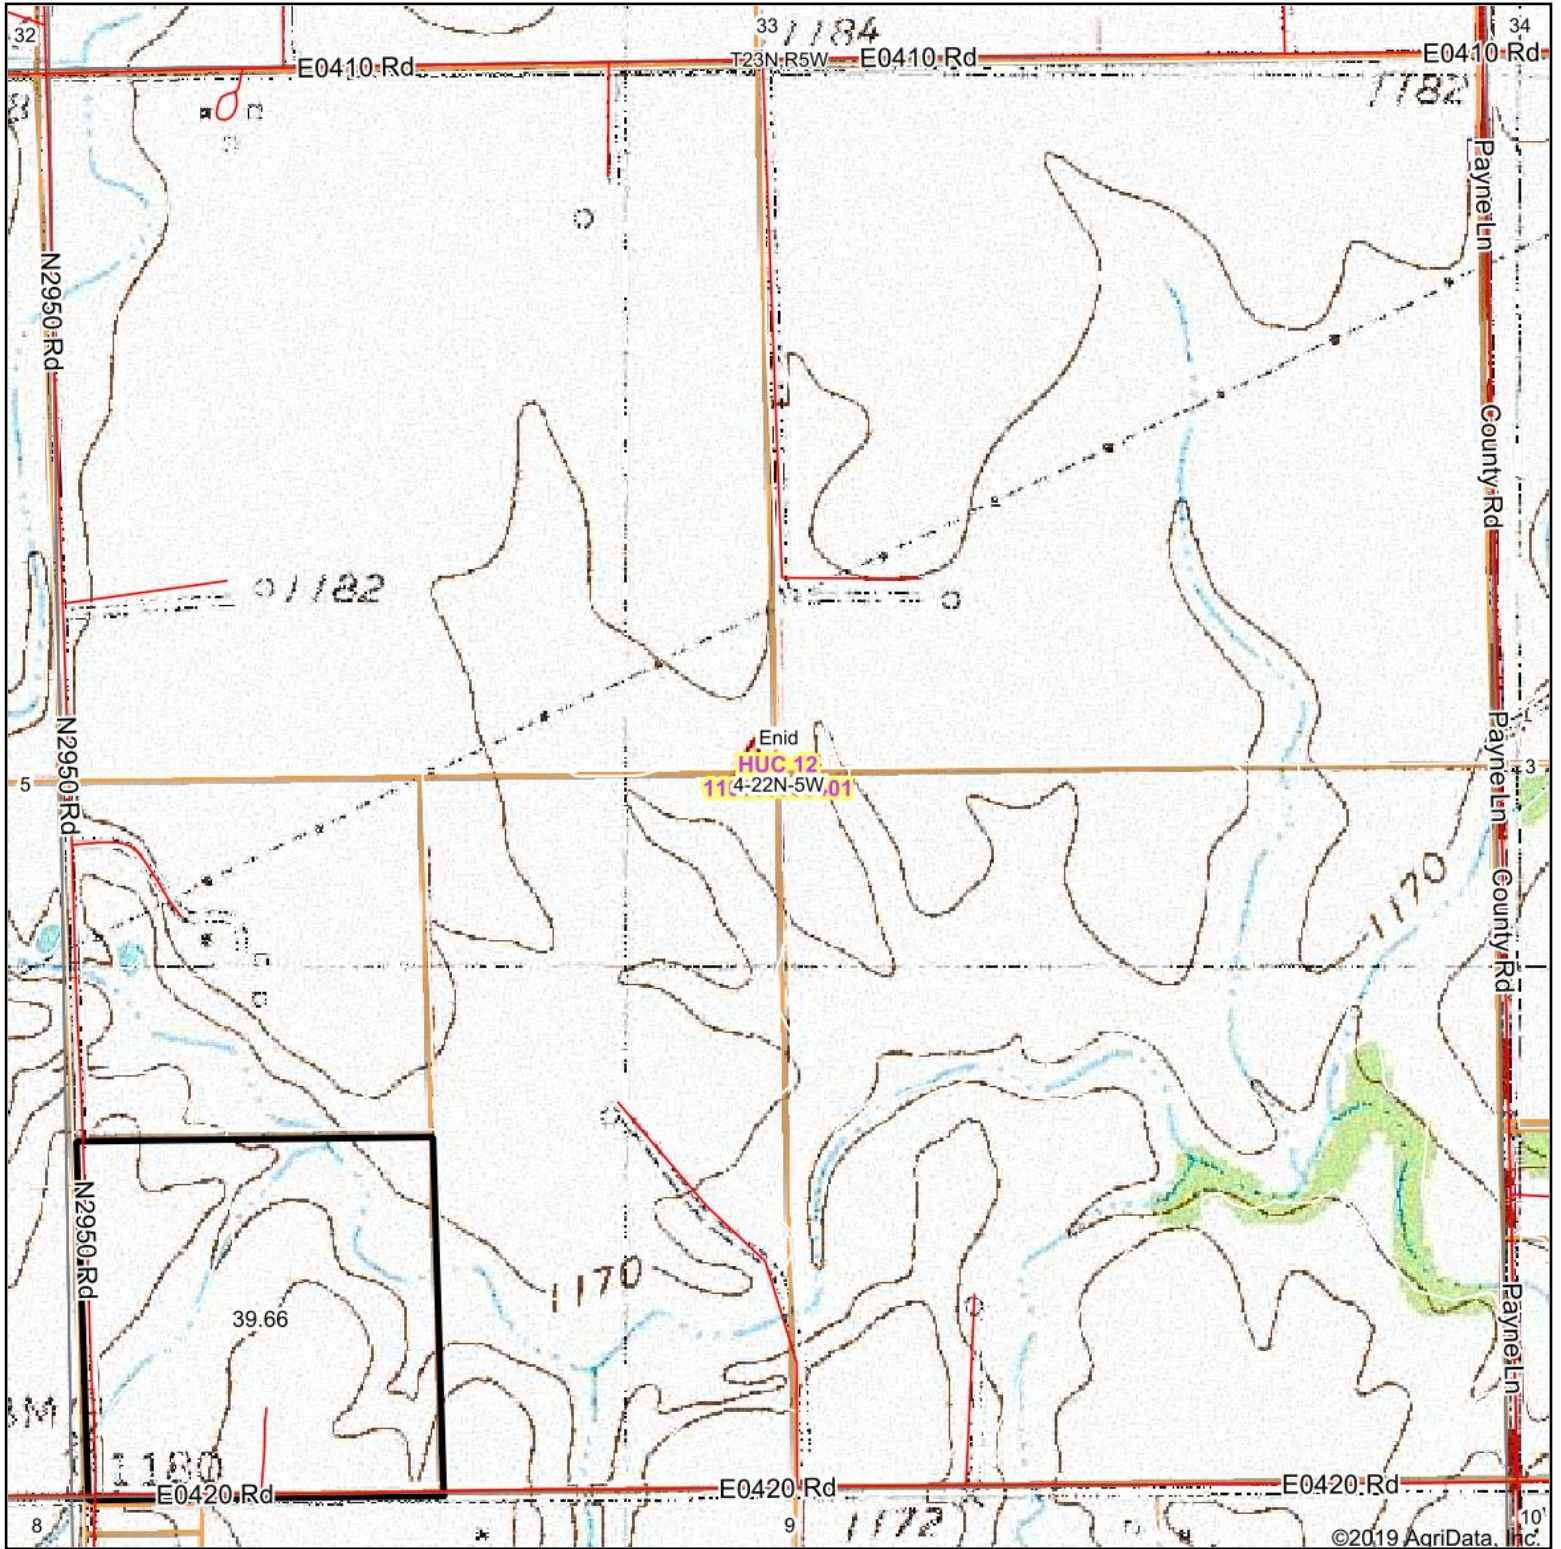

Topography Map

©2019 AgriData, Inc.

map center: 36° 24' 44.11, -97° 44' 17.23

4-22N-5W
Garfield County
Oklahoma

Maps Provided By:

© AgriData, Inc. 2019

www.AgriDataInc.com

3/29/2019