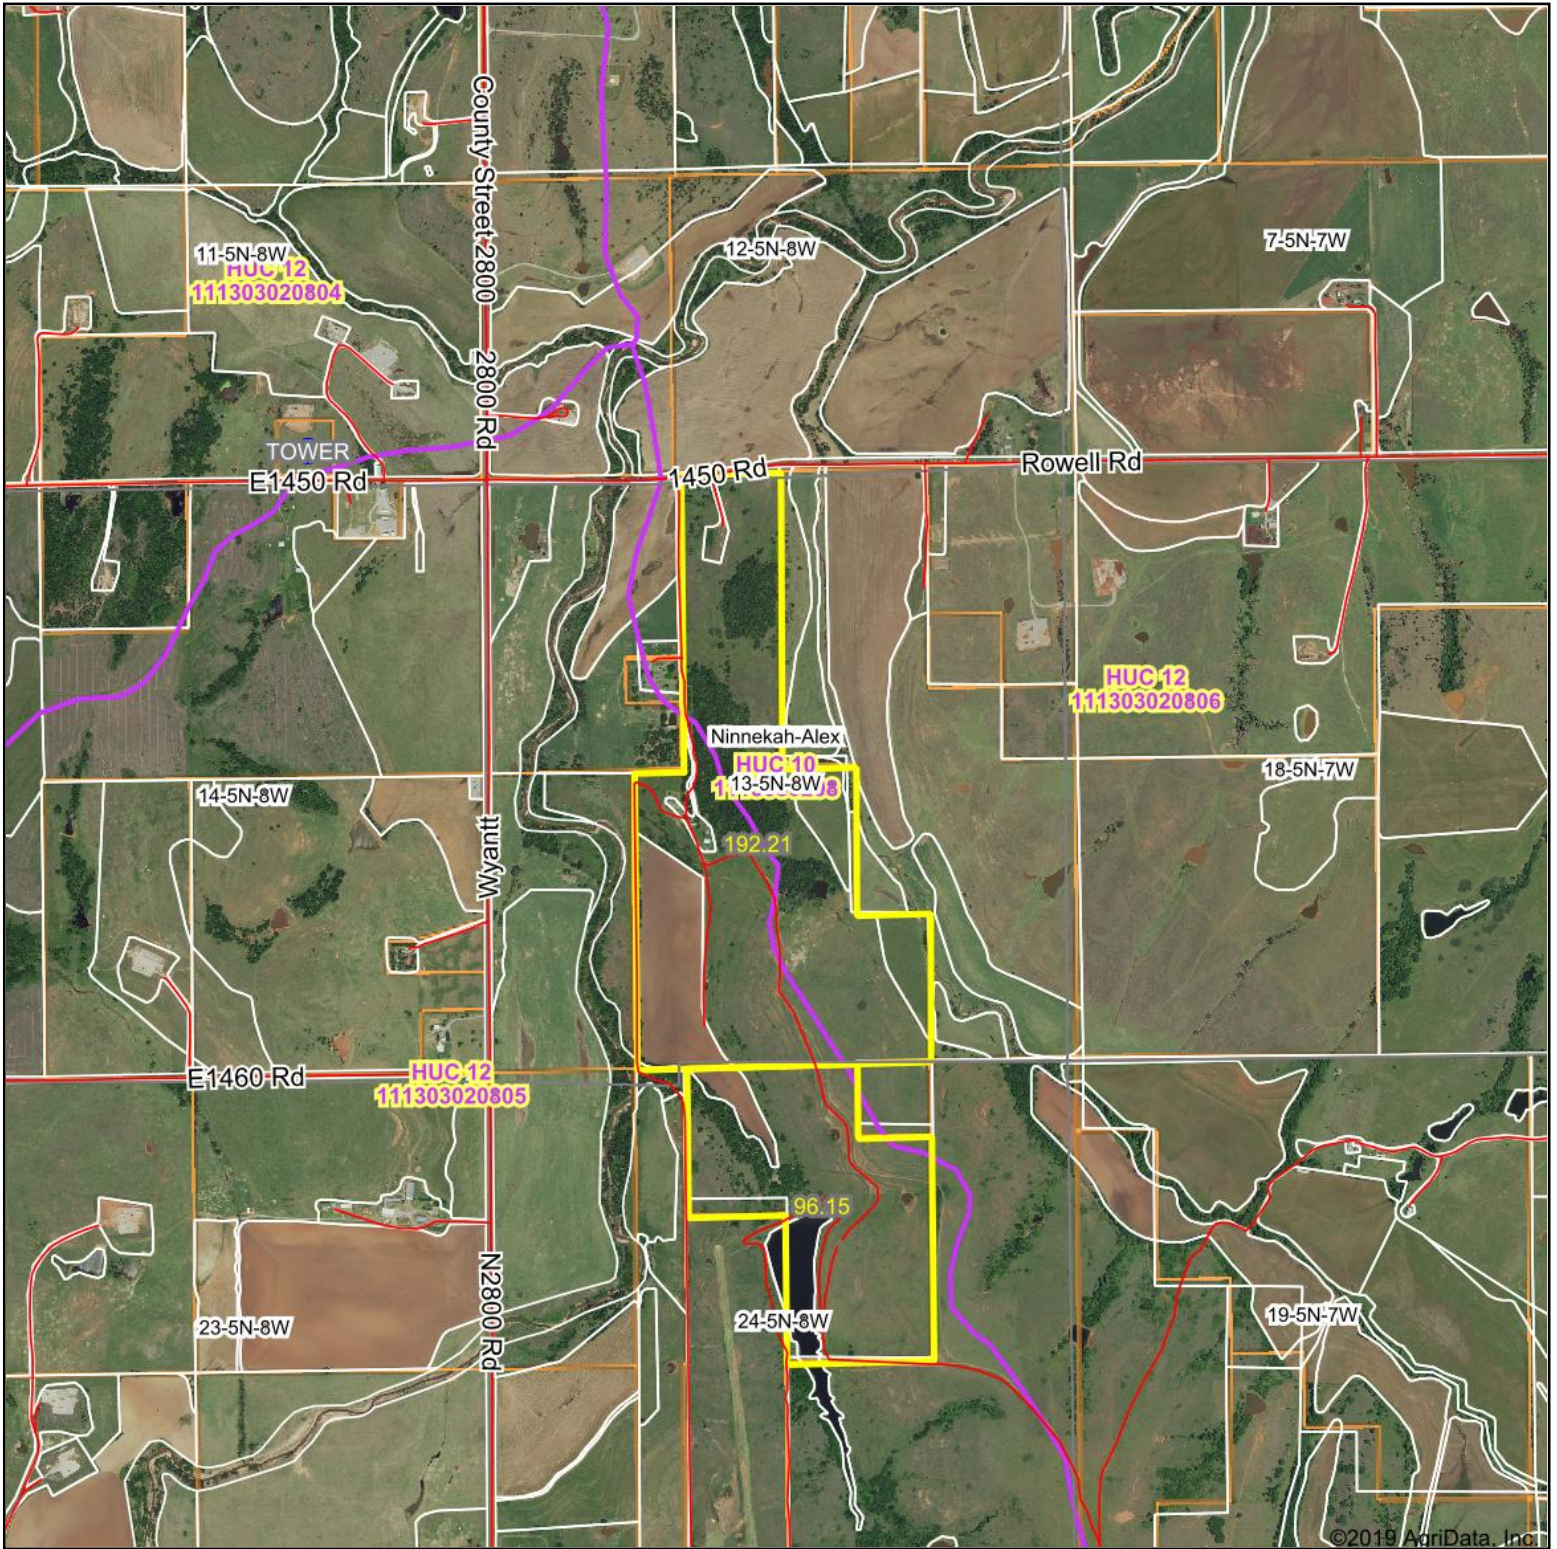

Aerial Map

©2019 AgriData, Inc.

map center: 34° 54' 20.02, -97° 59' 48.36

Maps Provided By:

© AgriData, Inc. 2019 www.AgriDataInc.com

13-5N-8W
Grady County
Oklahoma

5/10/2019