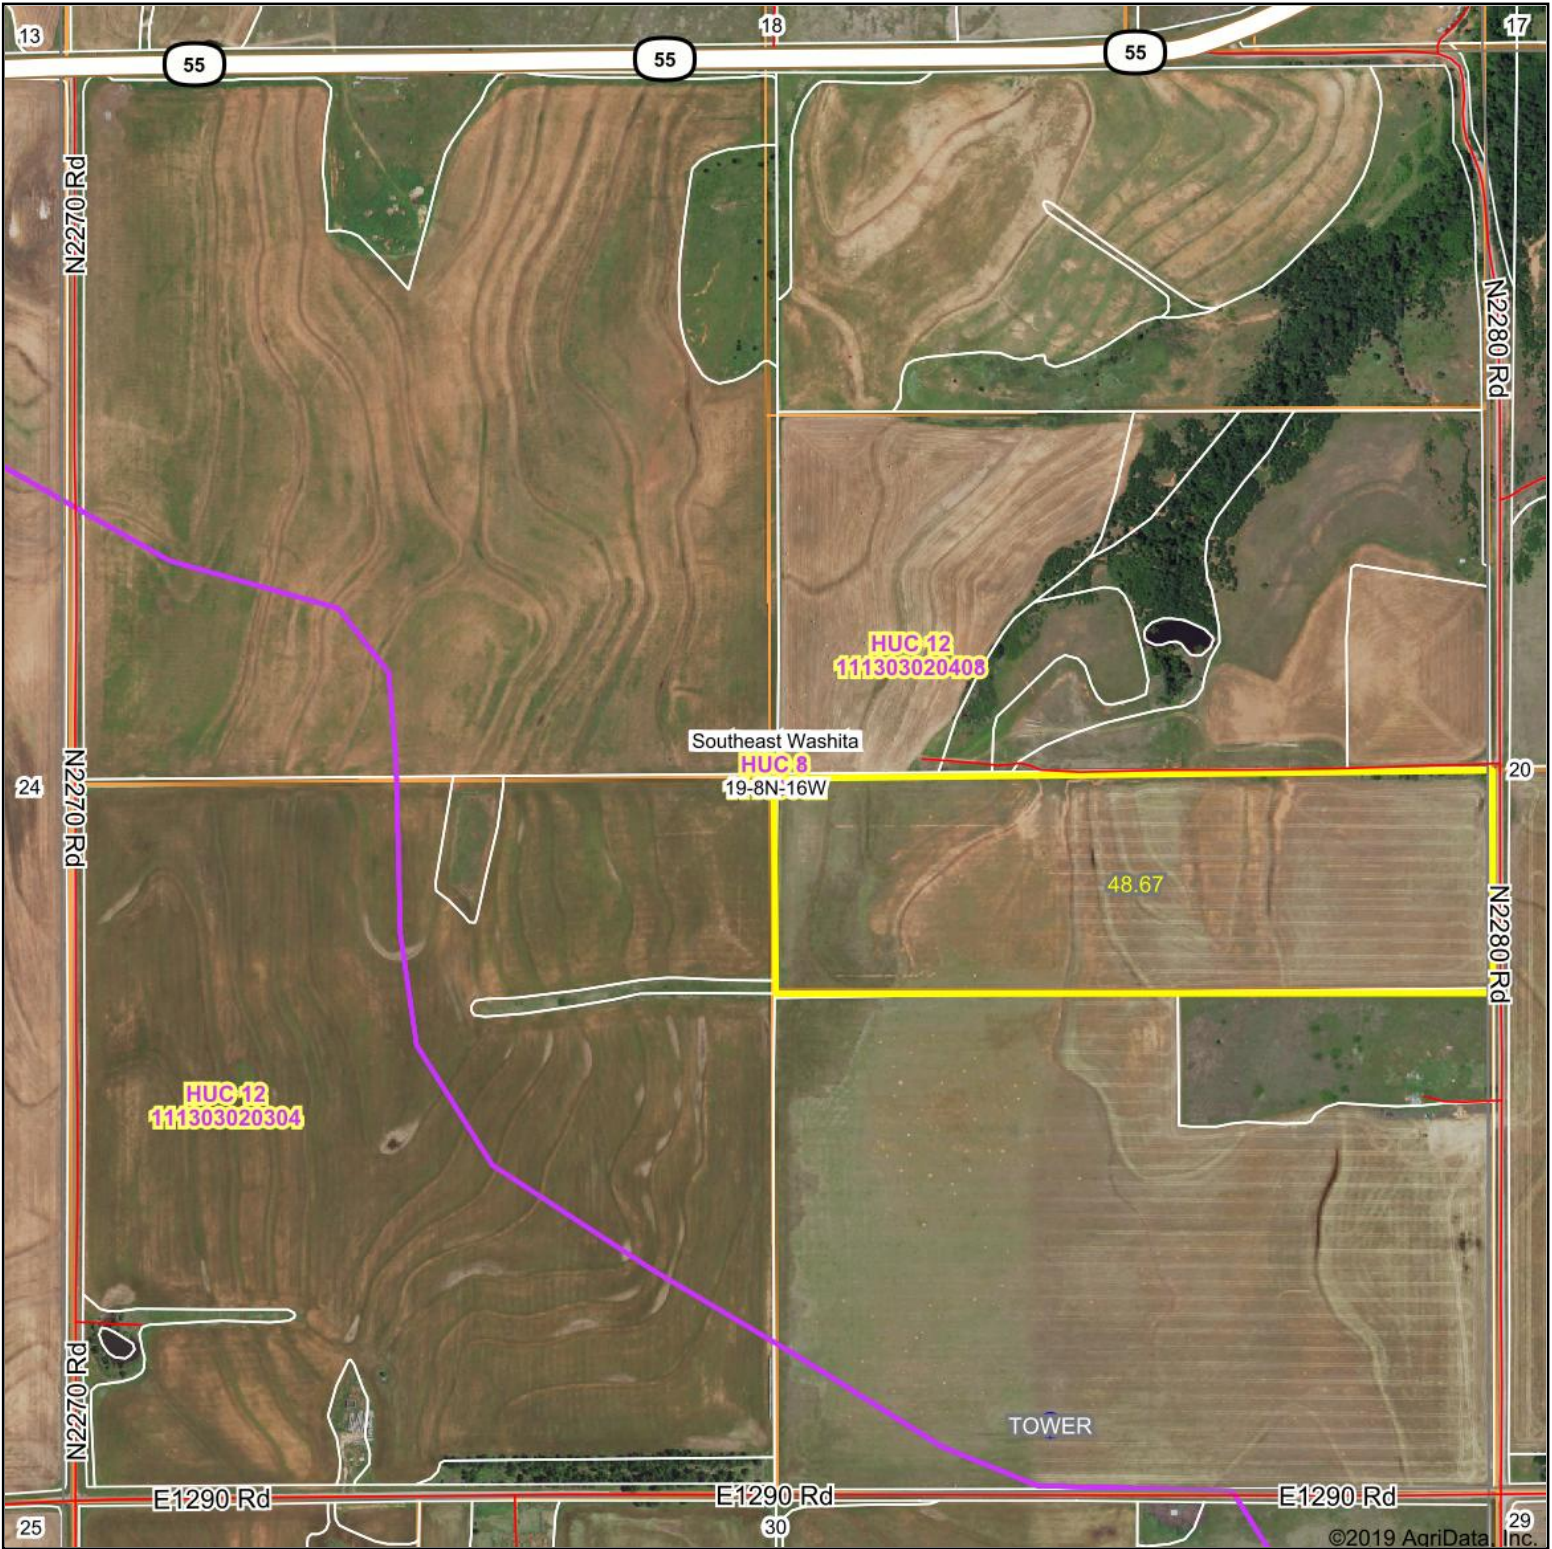

Aerial Map

Map Center: 35° 9' 12.73, -98° 55' 30.57

19-8N-16W
Washita County
Oklahoma

6/14/2019