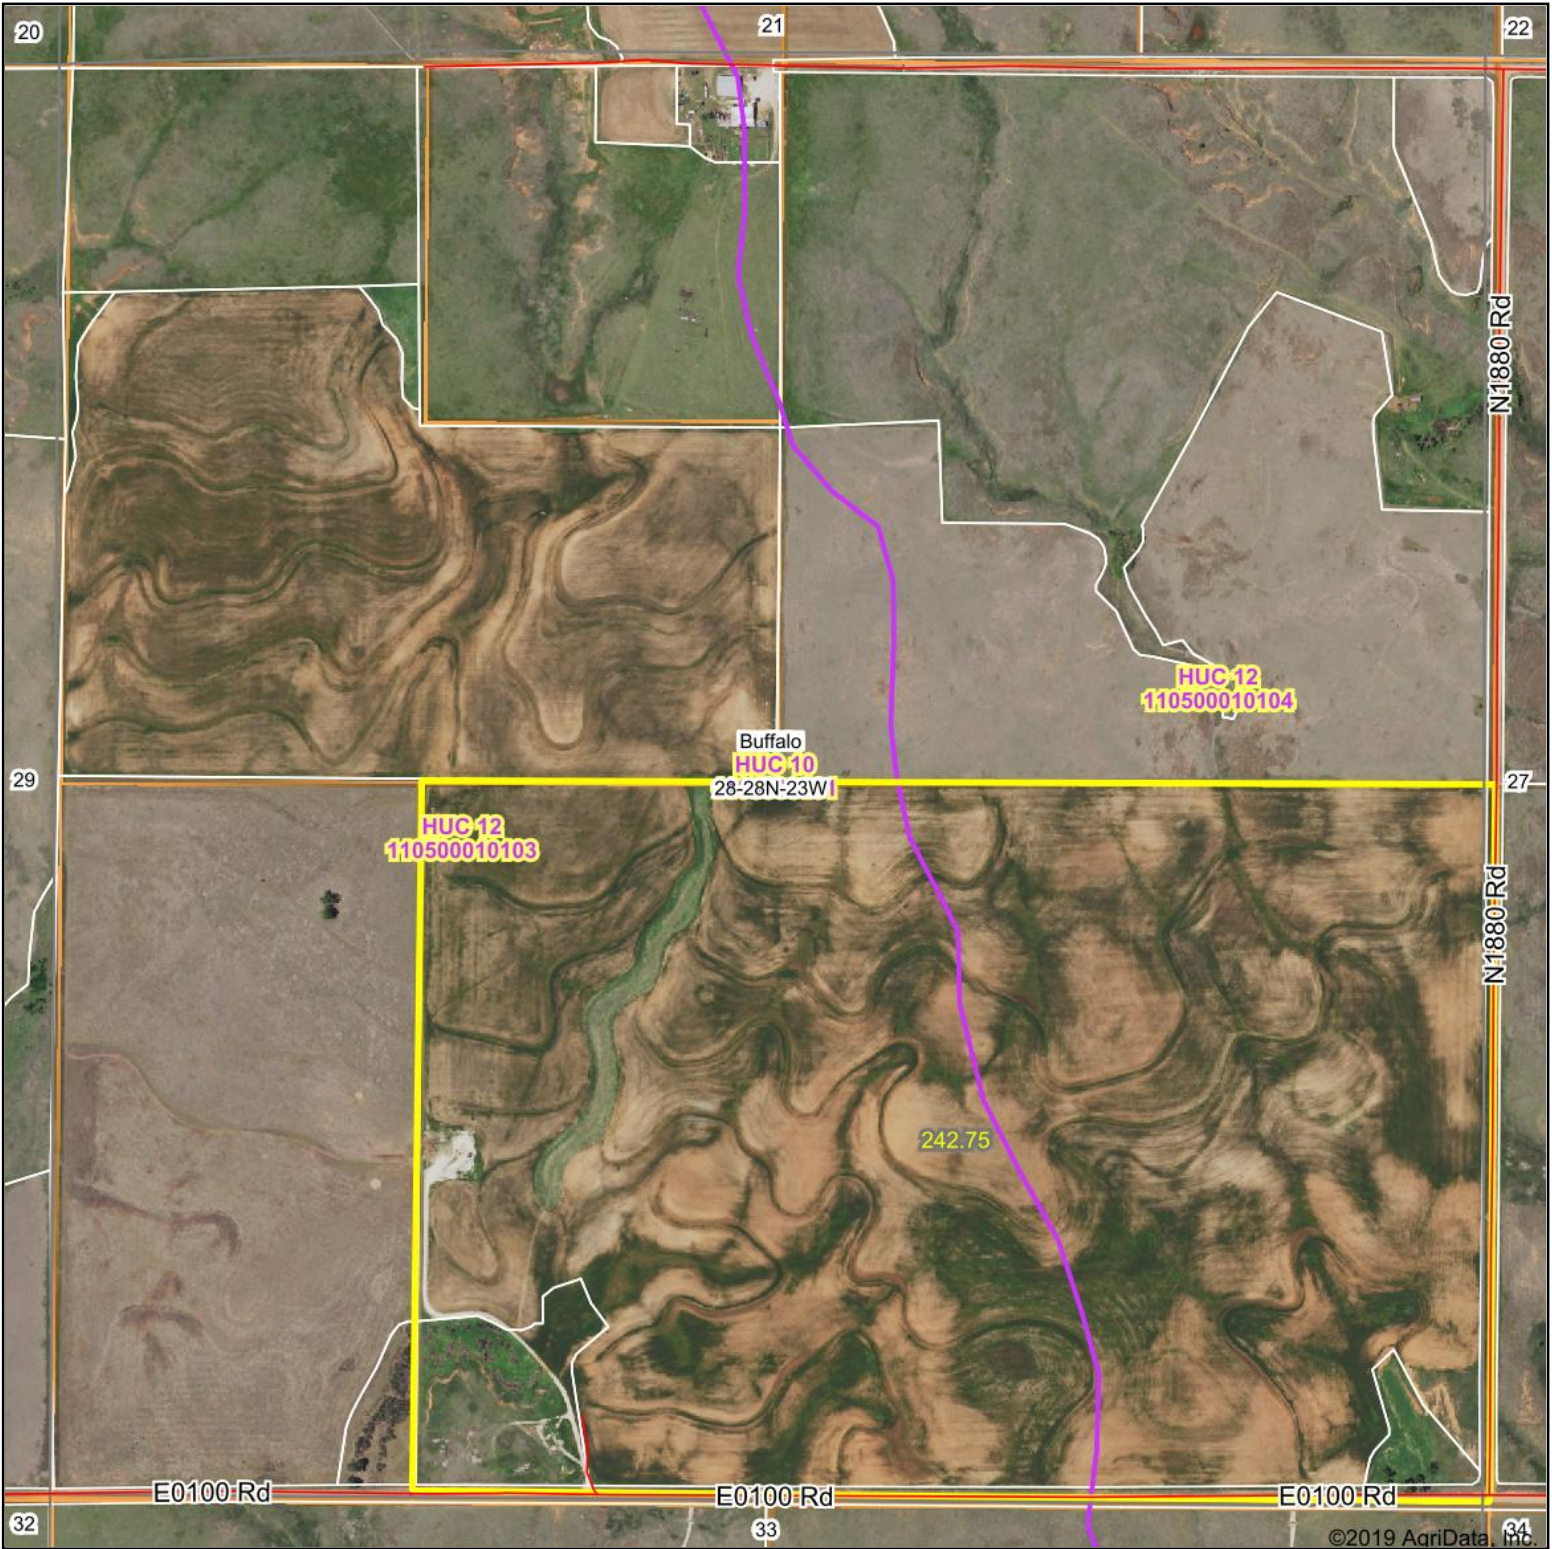

Aerial Map

©2019 AgriData, Inc.

Map Center: 36° 52' 41.77, -99° 41' 3.03

28-28N-23W
Harper County
Oklahoma

6/5/2019