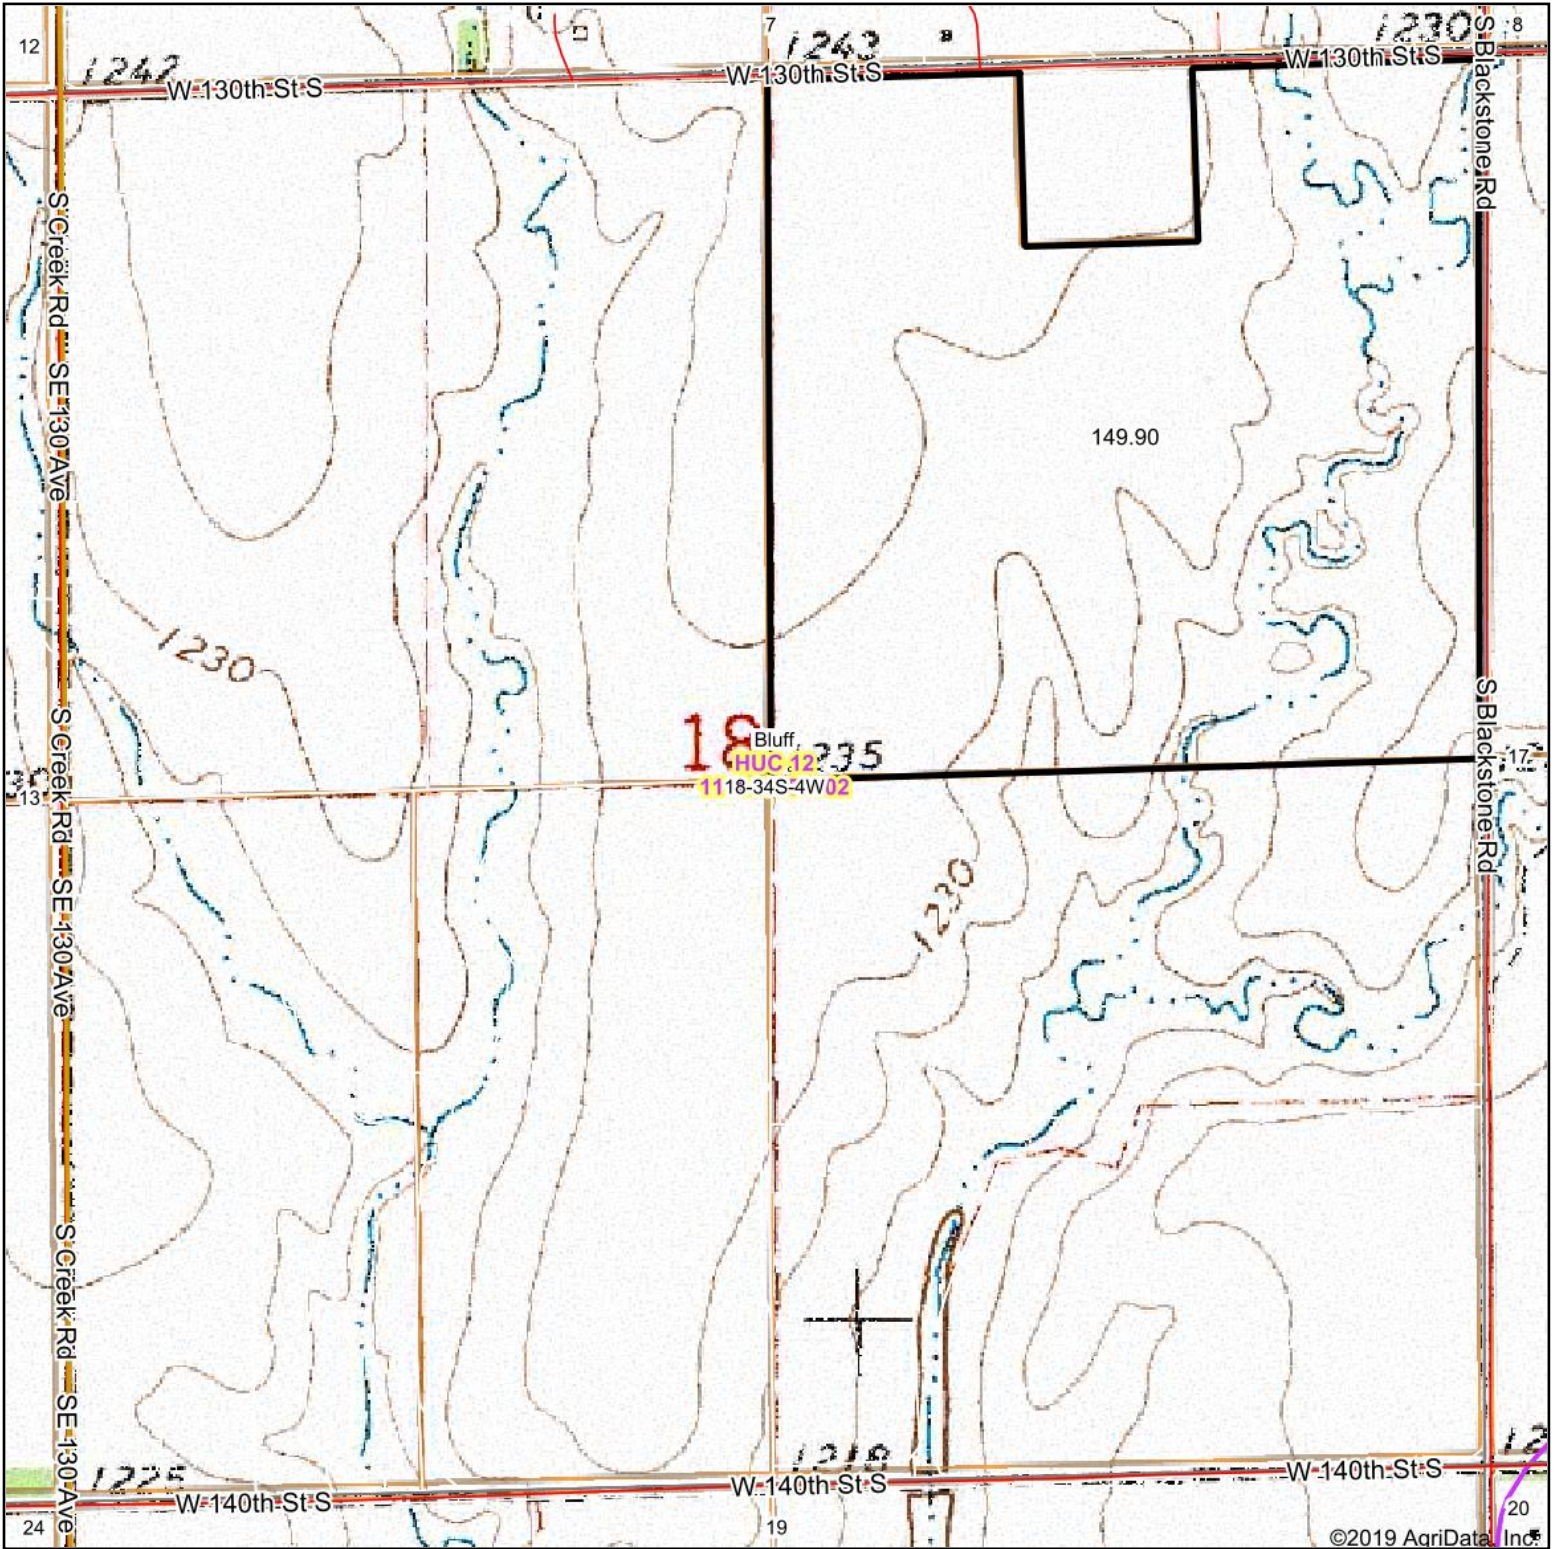

Topography Map

map center: 37° 5' 20.17, -97° 47' 34.59

18-34S-4W
Sumner County
Kansas

Maps Provided By:
surety
CUSTOMIZED ONLINE MAPPING
© AgriData, Inc. 2019 www.AgridataInc.com

10/30/2019