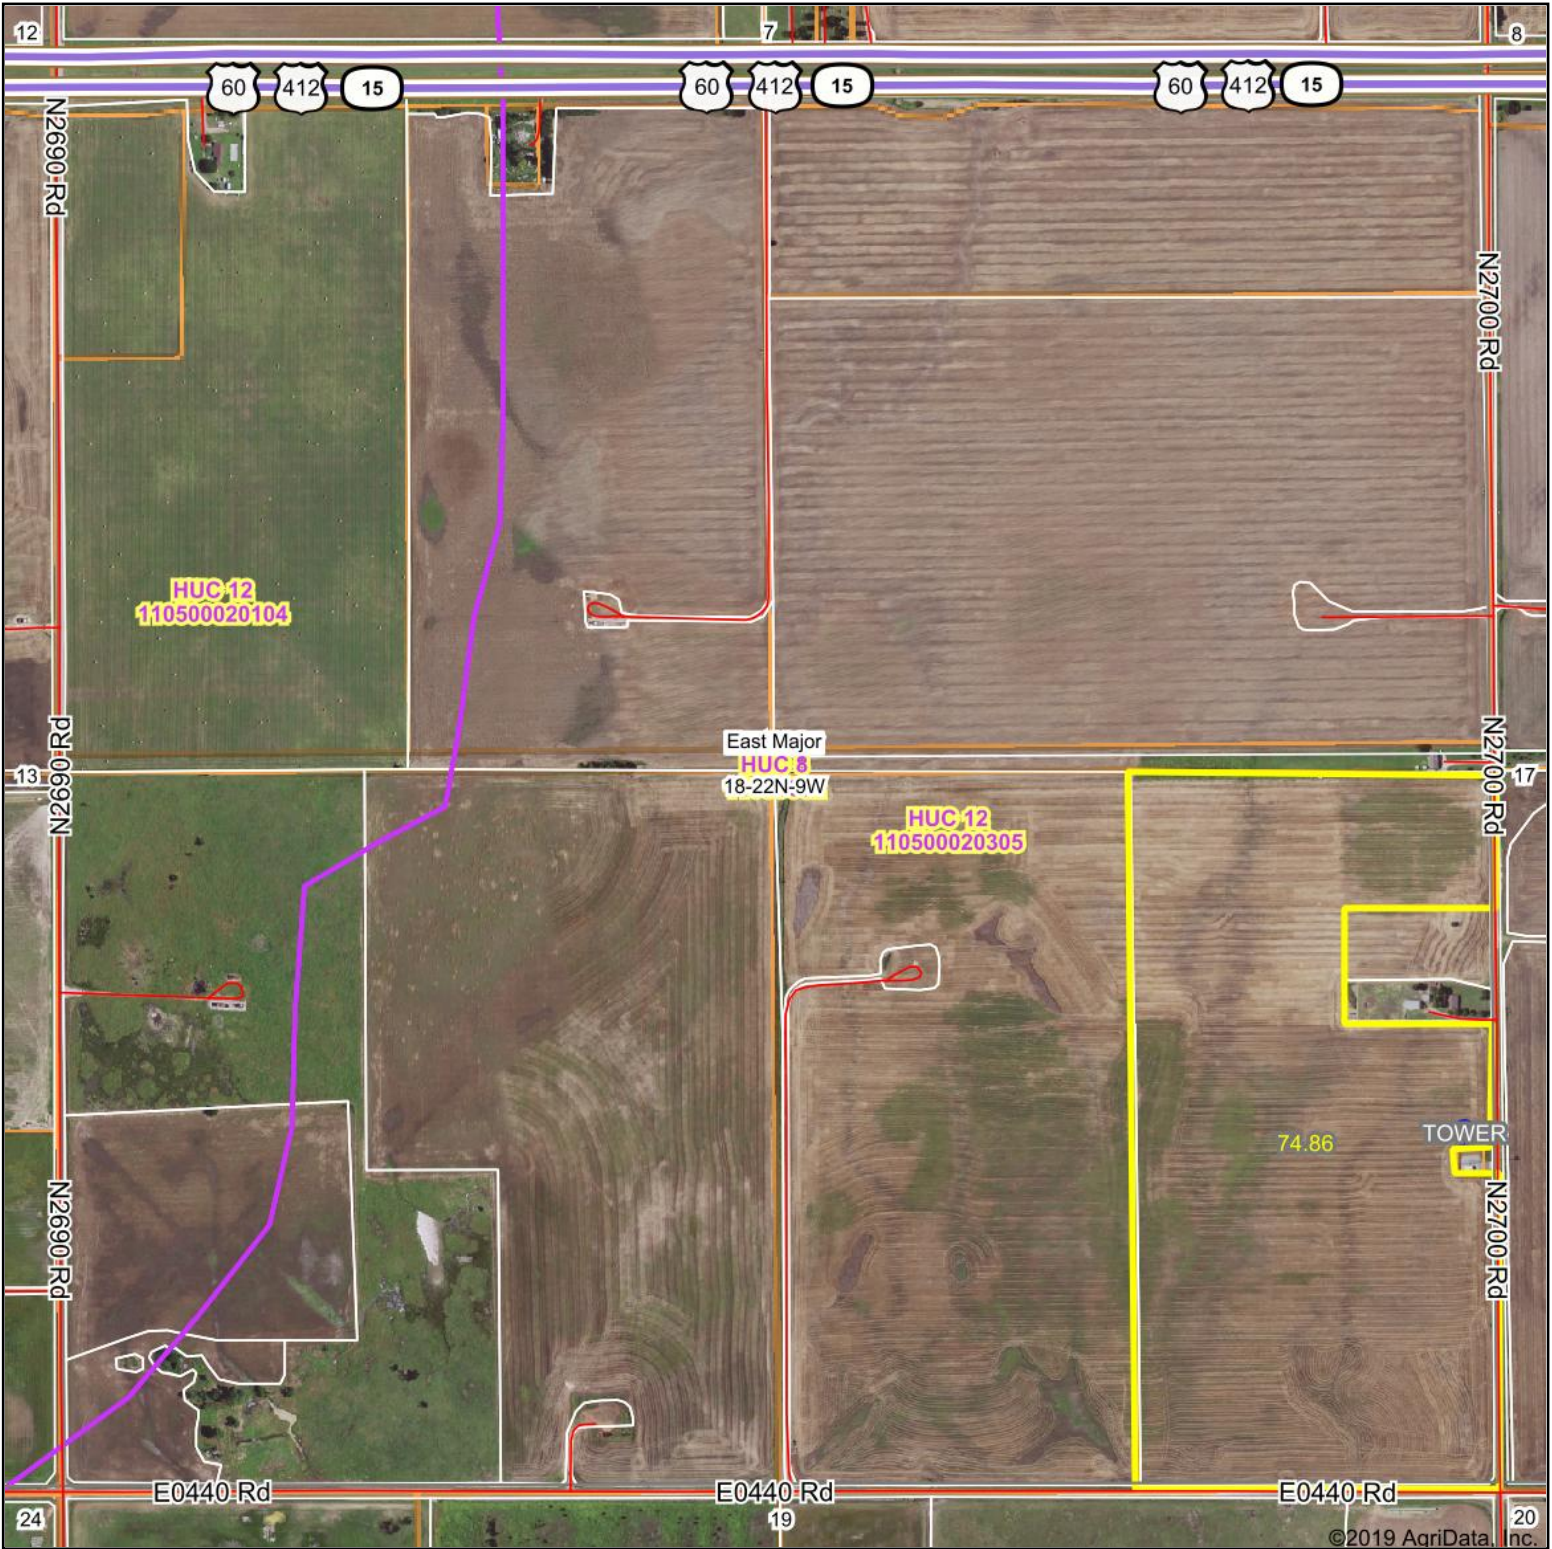

Aerial Map

©2019 AgriData, Inc.

Map Center: 36° 23' 1.15, -98° 12' 10.79

18-22N-9W
Major County
Oklahoma

Maps Provided By:
surety
CUSTOMIZED ONLINE MAPPING
© AgriData, Inc. 2019 www.AgriDataInc.com

12/30/2019