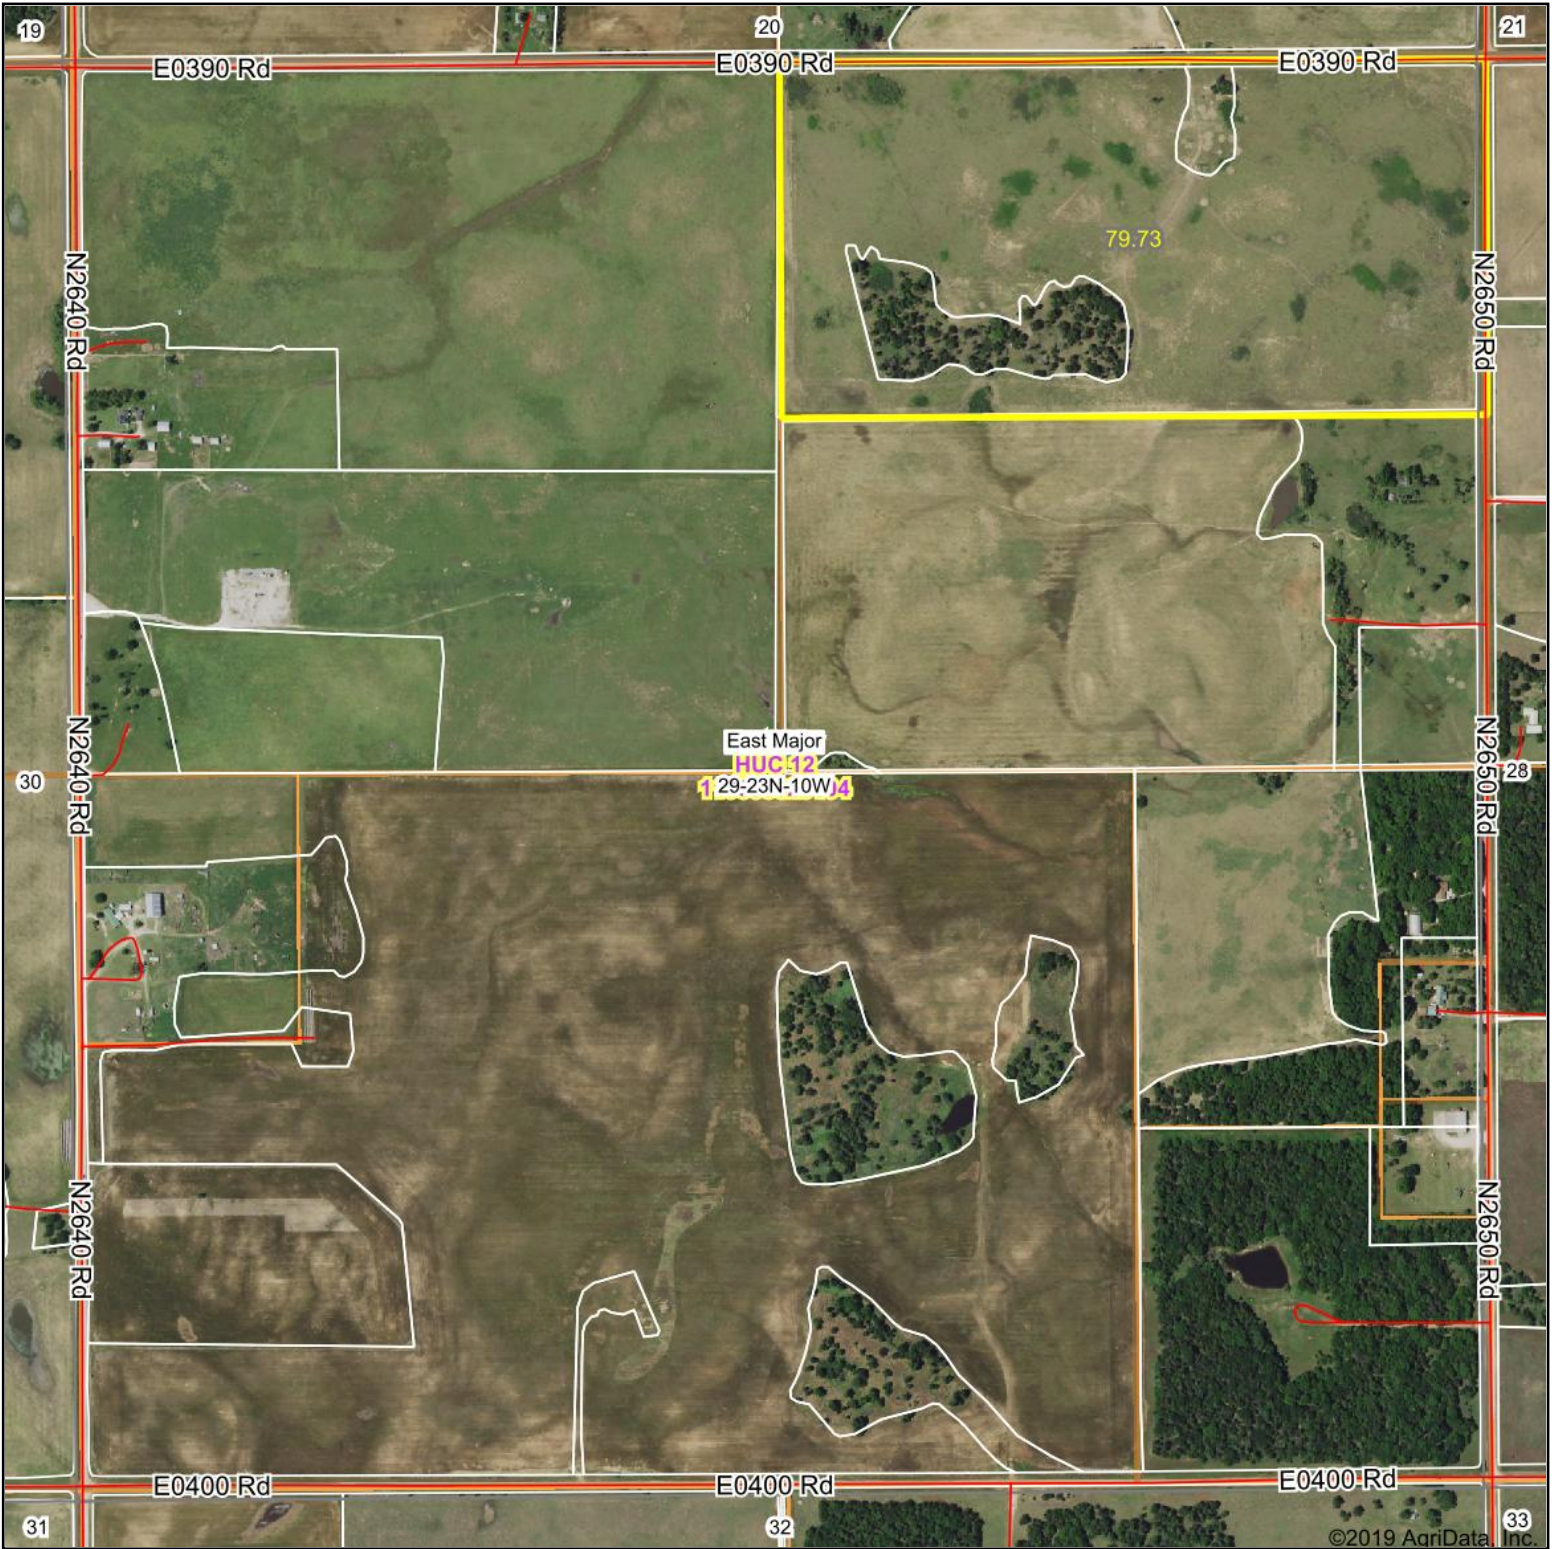

Aerial Map

Map Center: 36° 26' 29.66, -98° 17' 32.4

29-23N-10W
Major County
Oklahoma

11/7/2019