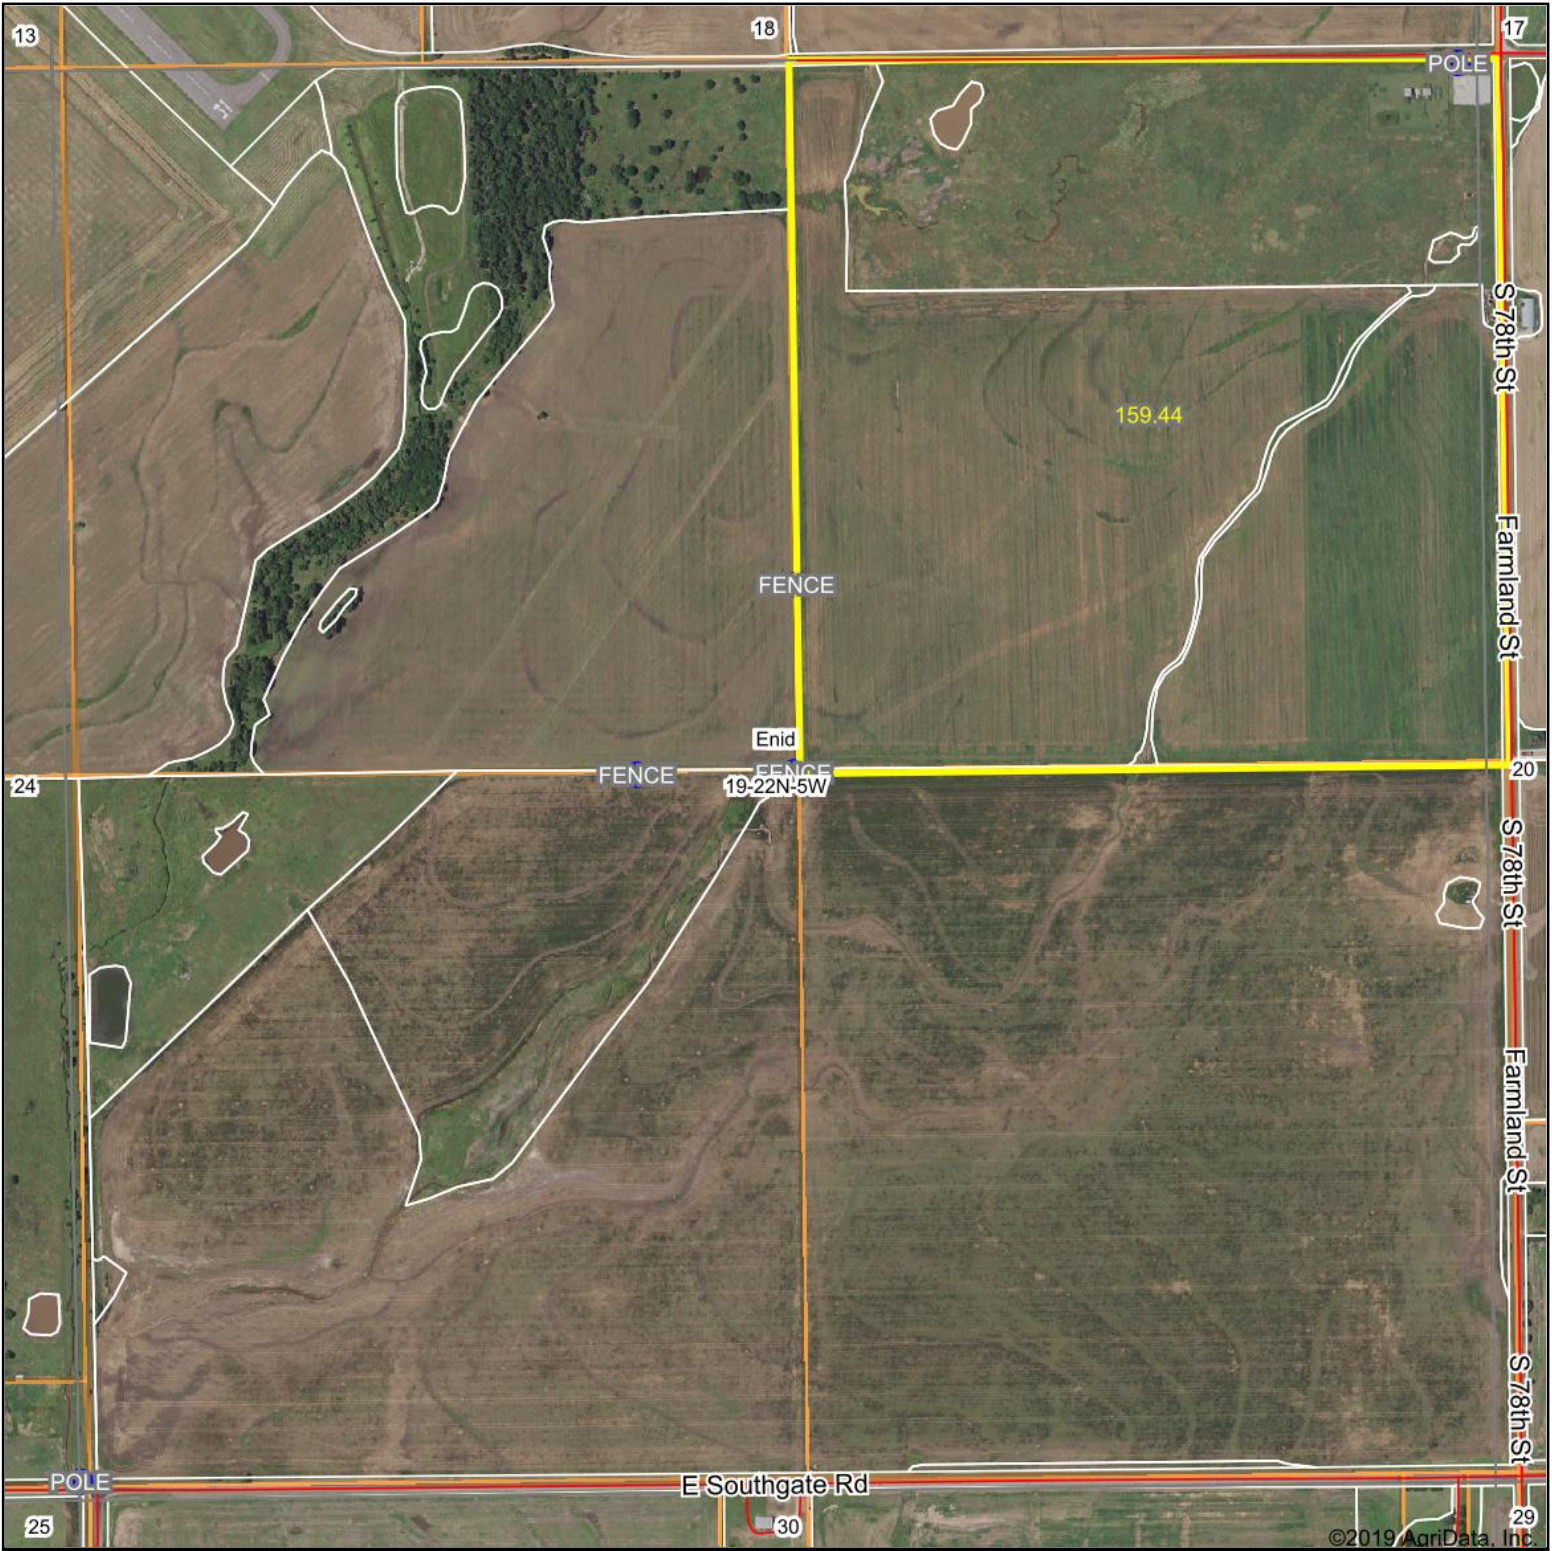

Aerial Map

Map Center: 36° 22' 7.47, -97° 46' 27.72

19-22N-5W
Garfield County
Oklahoma

Maps Provided By:
 **surety**
CUSTOMIZED ONLINE MAPPING
© AgriData, Inc. 2019 www.AgriDataInc.com

1/28/2020