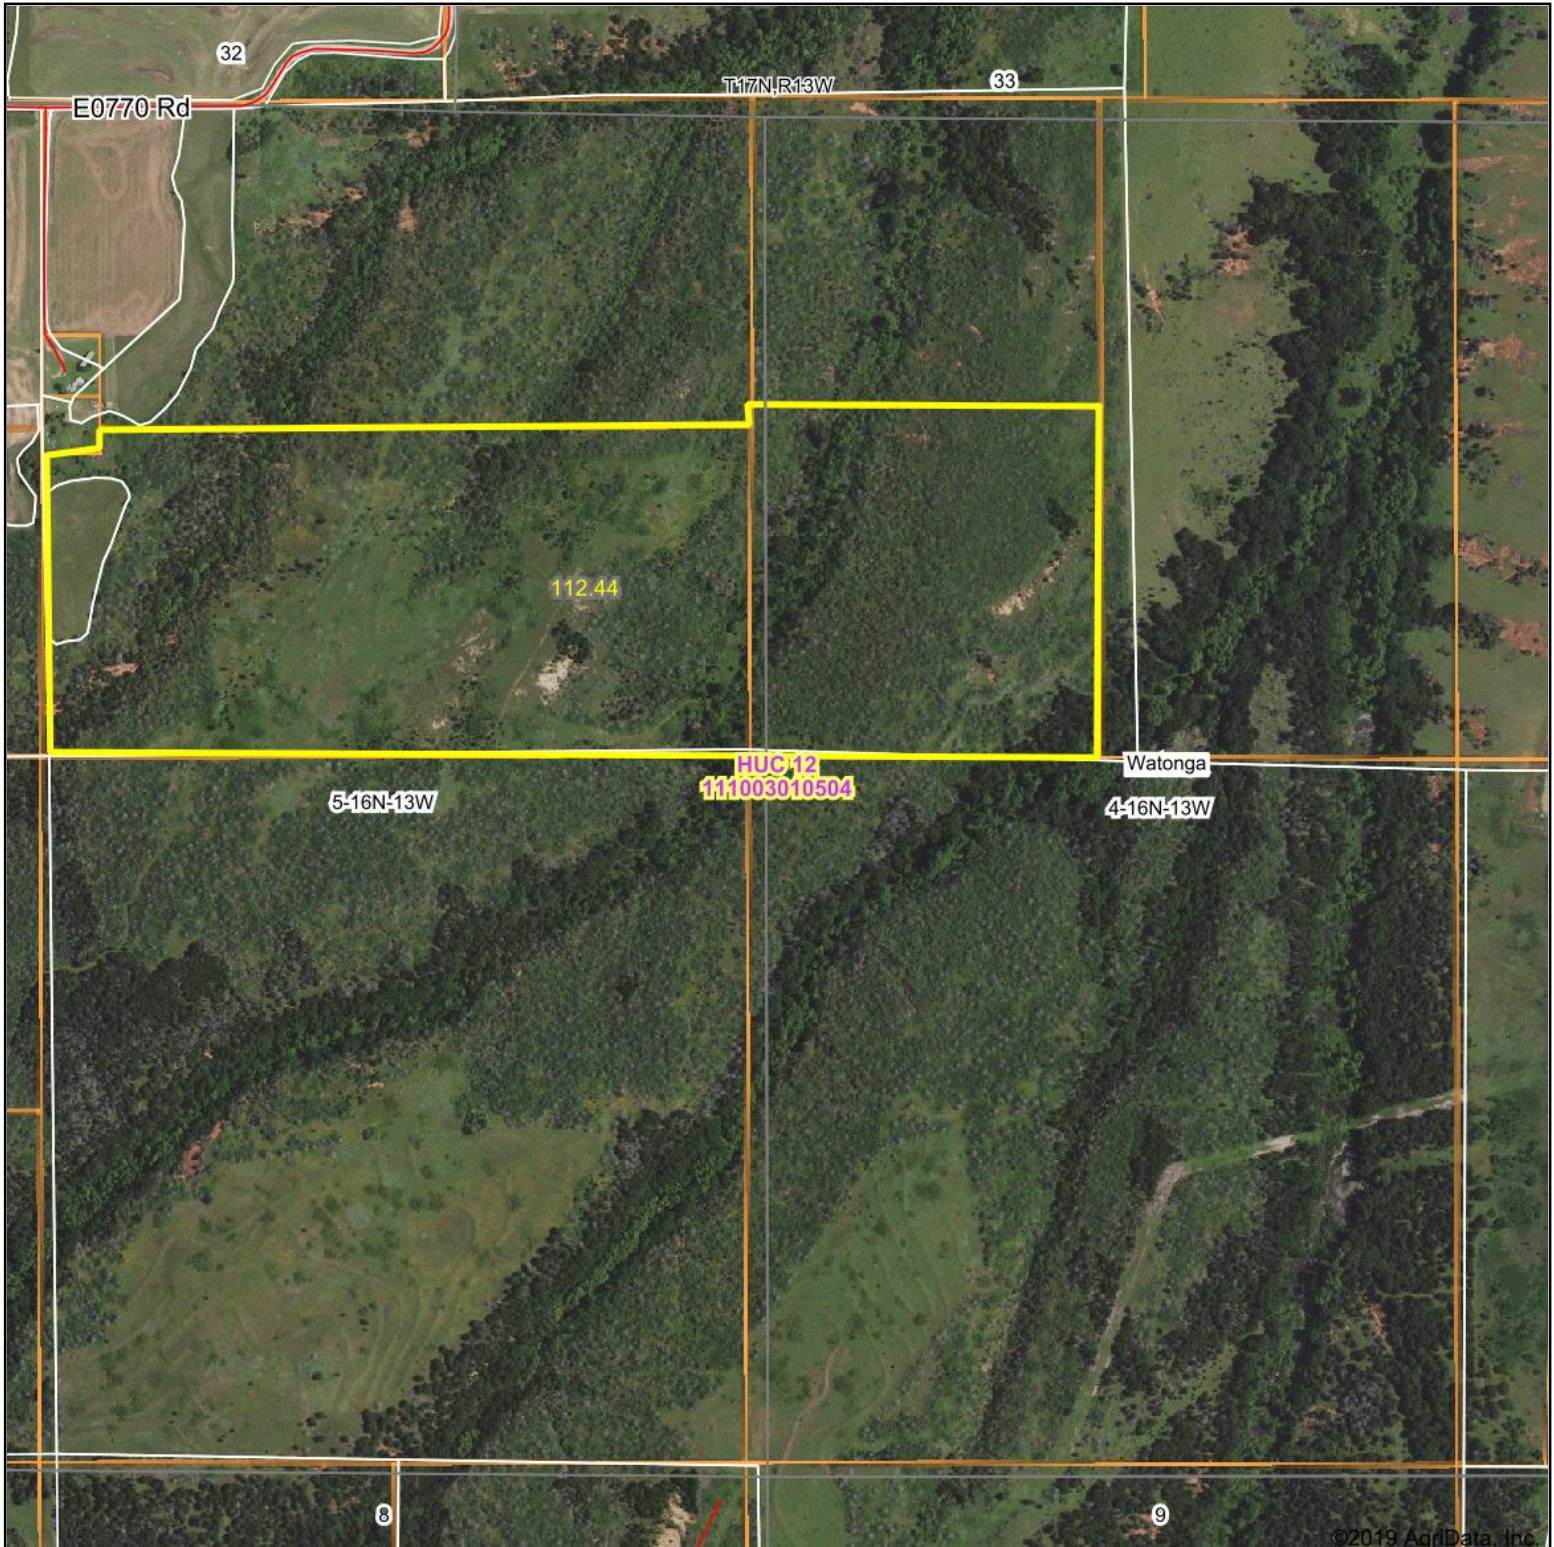

Aerial Map

Map Center: 35° 53' 30.69, -98° 35' 47.71

4-16N-13W
Blaine County
Oklahoma

3/17/2020