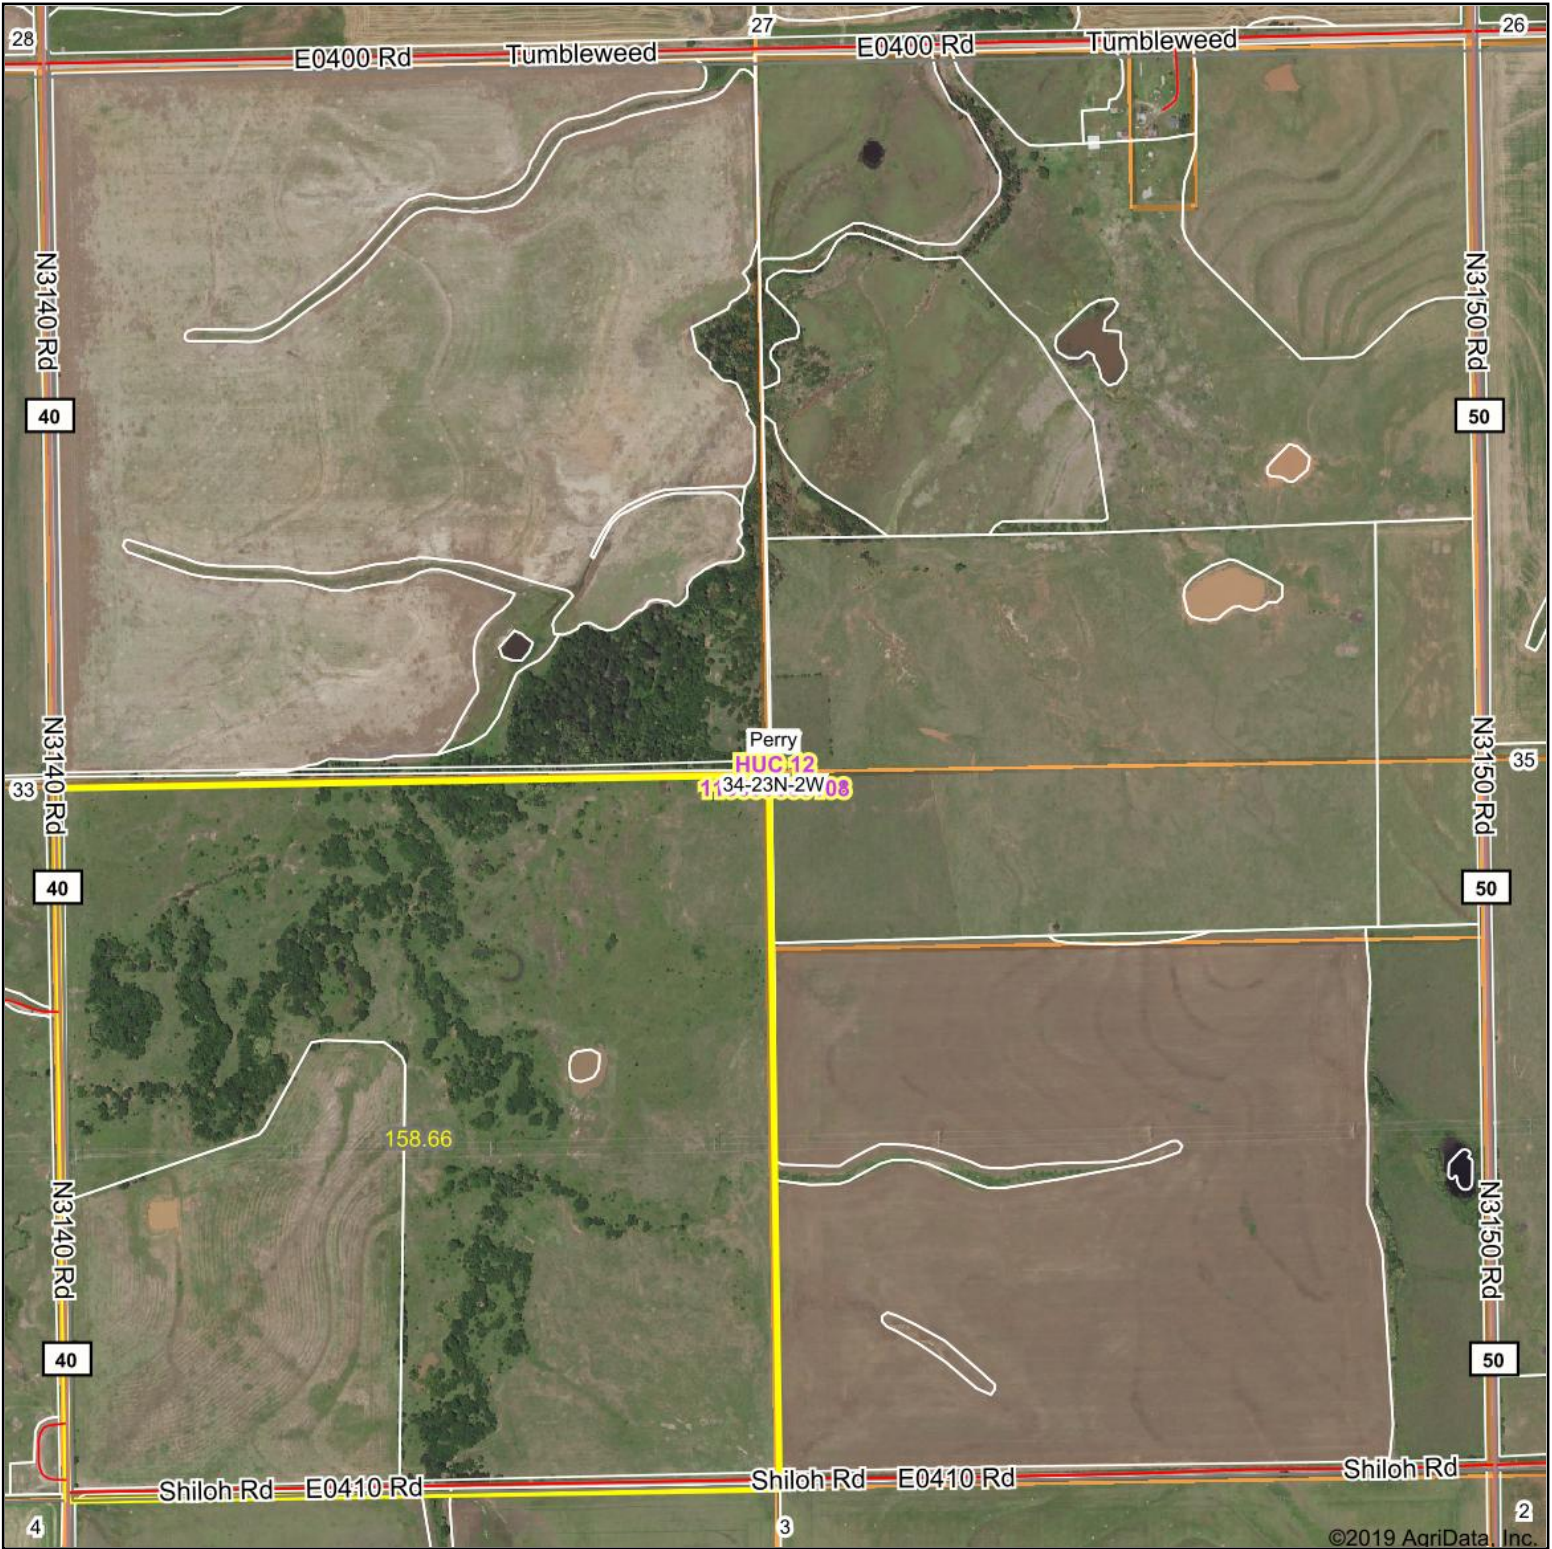

Aerial Map

©2019 AgriData, Inc.

Map Center: 36° 25' 36.09, -97° 23' 56.31

34-23N-2W
Noble County
Oklahoma

7/2/2020