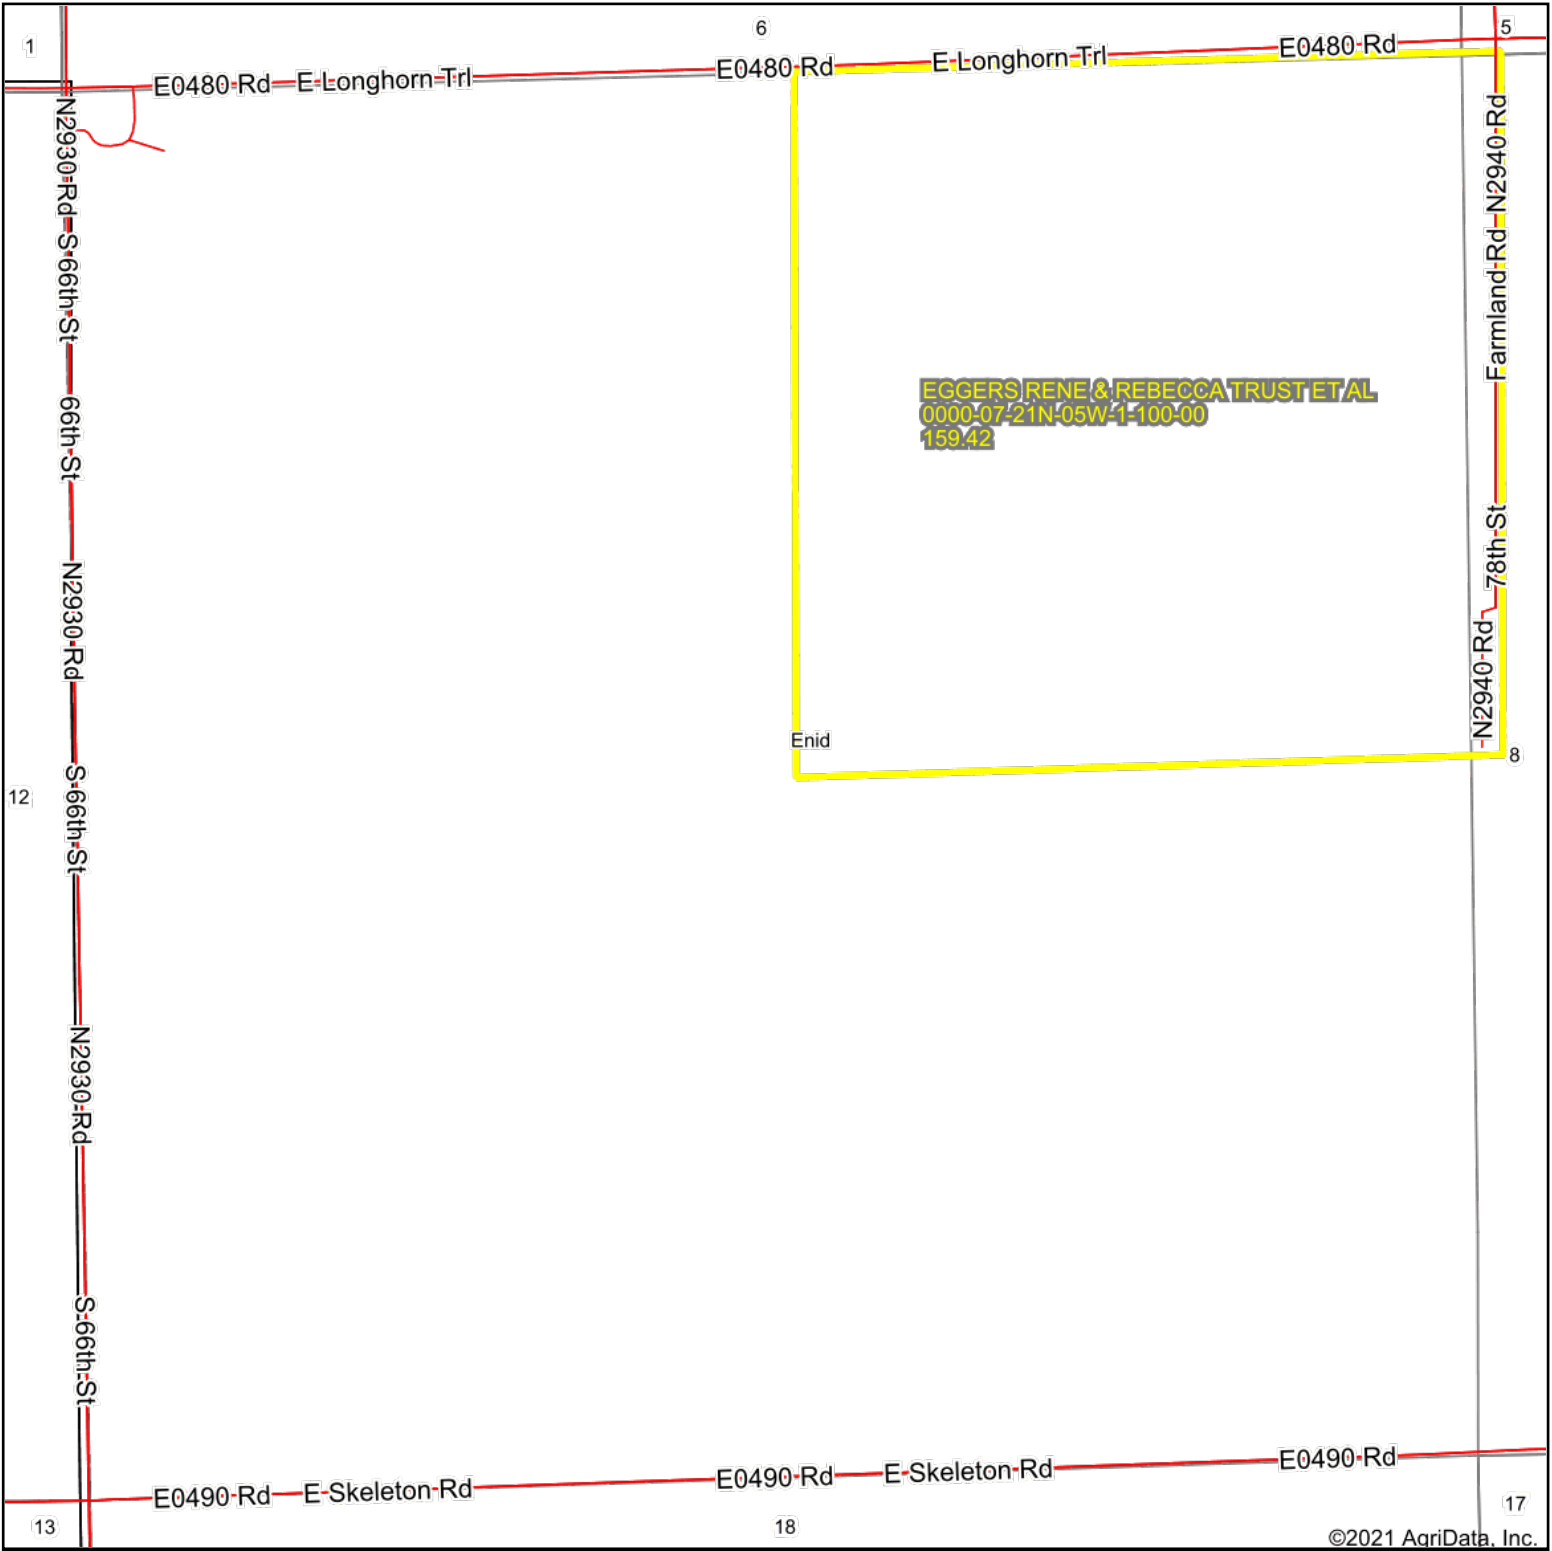

# Overview Map

©2021 AgriData, Inc.

map center: 36° 18' 39.24, -97° 46' 26.96

9/27/2021