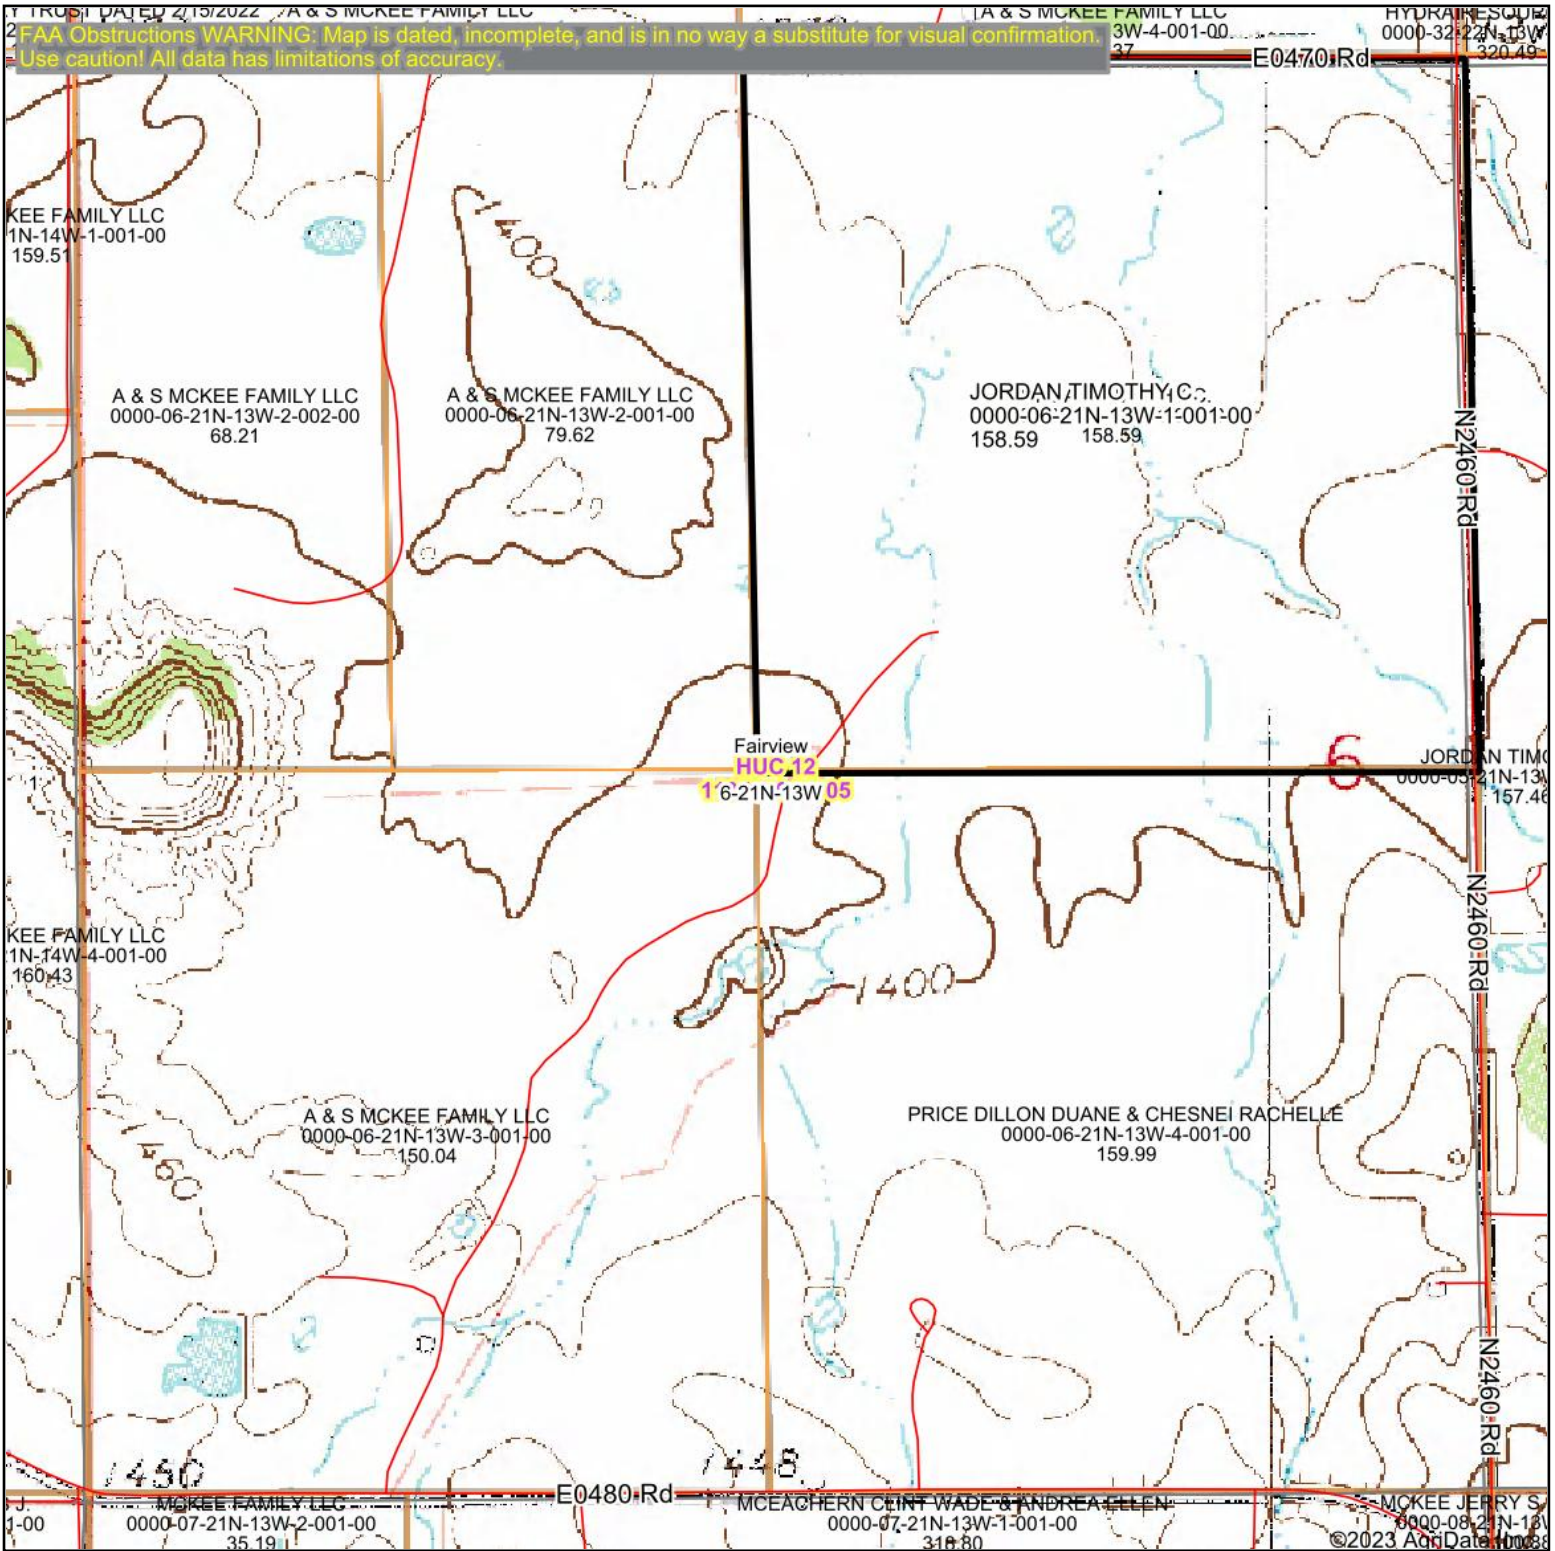

Topography Map

Map Center: 36° 19' 33.2, -98° 37' 53.26

Maps Provided By:

© AgriData, Inc. 2023 www.AgridataInc.com

6-21N-13W
Major County
Oklahoma

7/17/2023