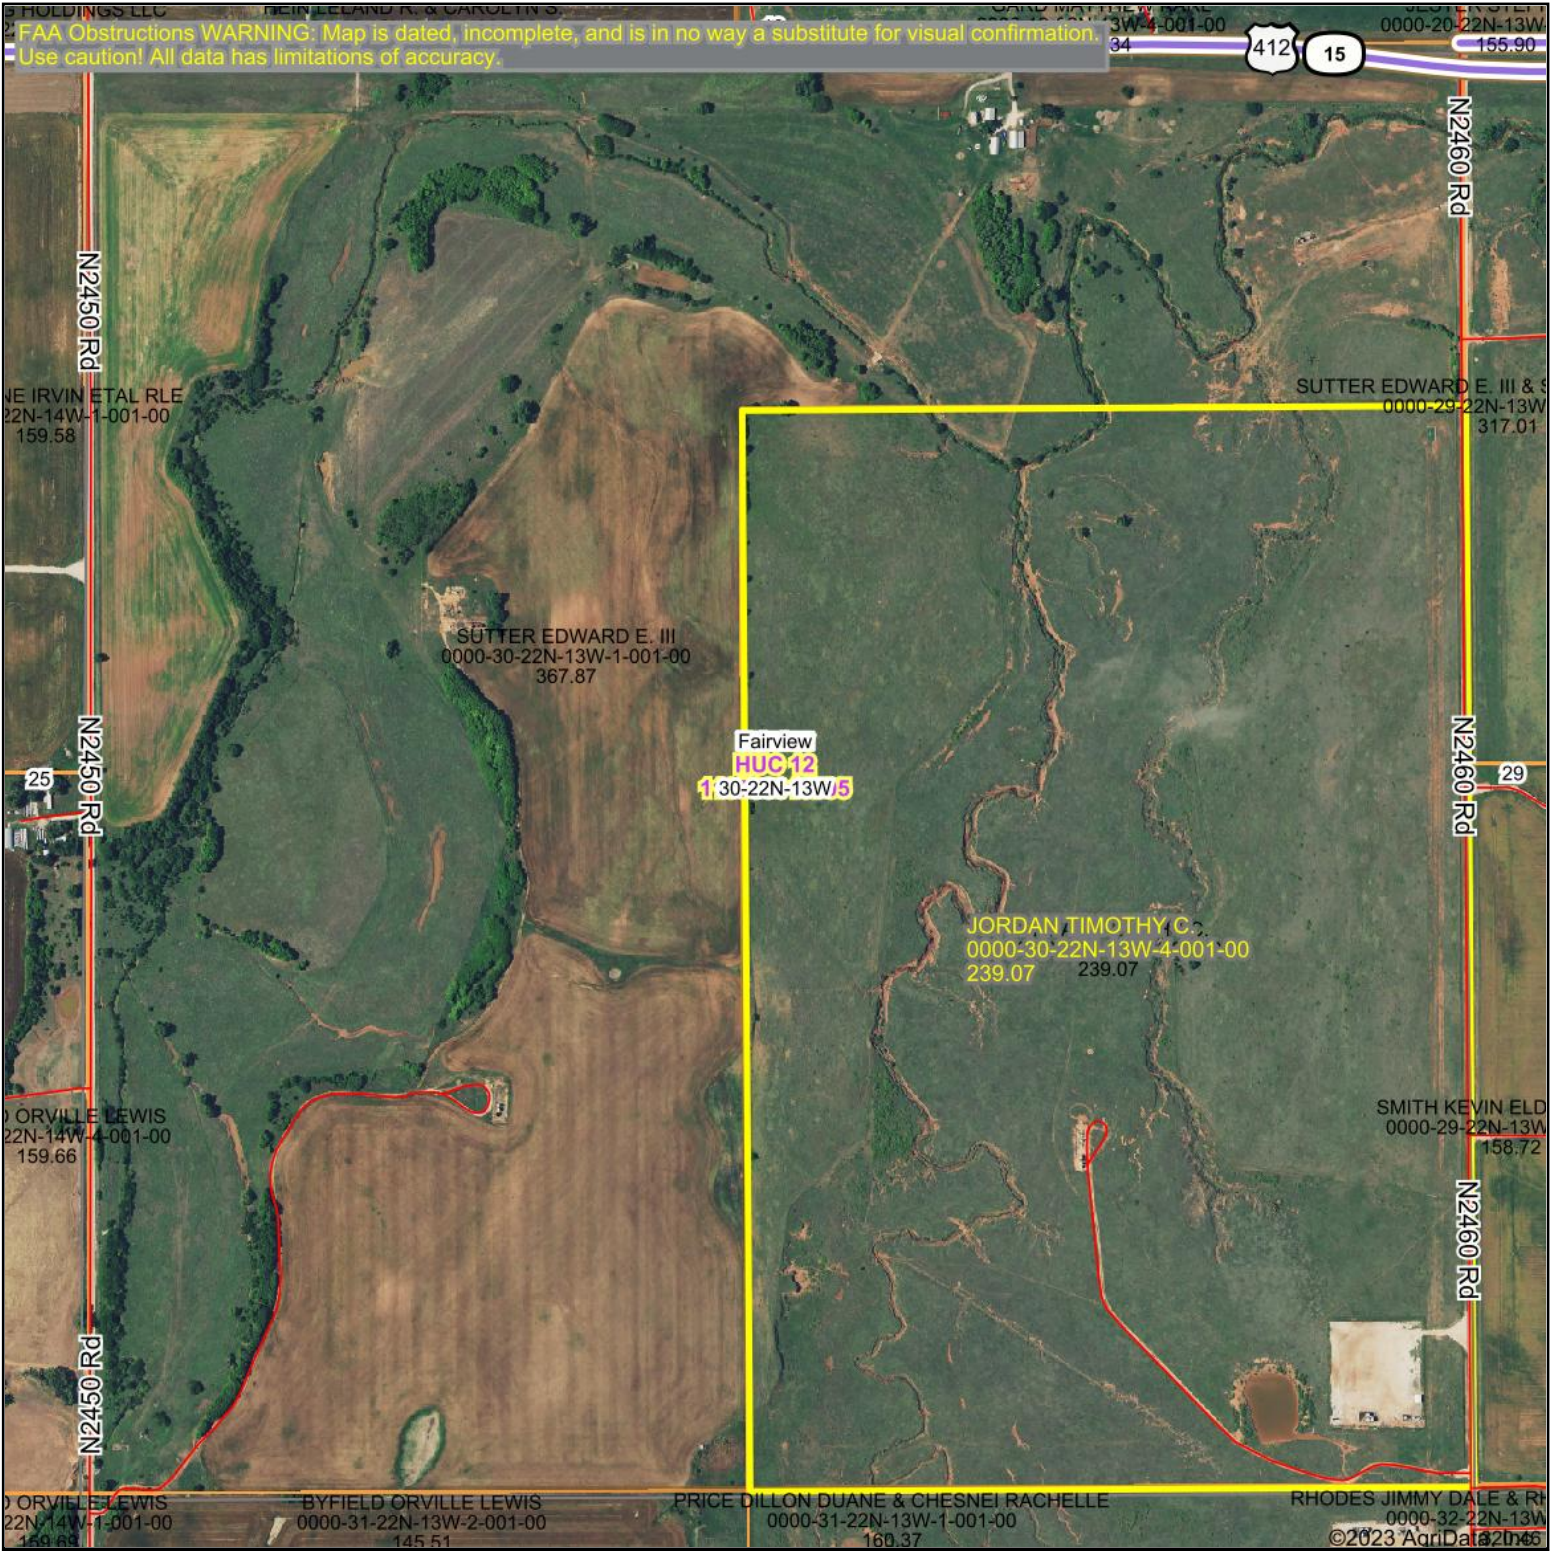

Aerial Map

Boundary Center: 36° 21' 11.05, -98° 37' 39

30-22N-13W
Major County
Oklahoma

7/17/2023