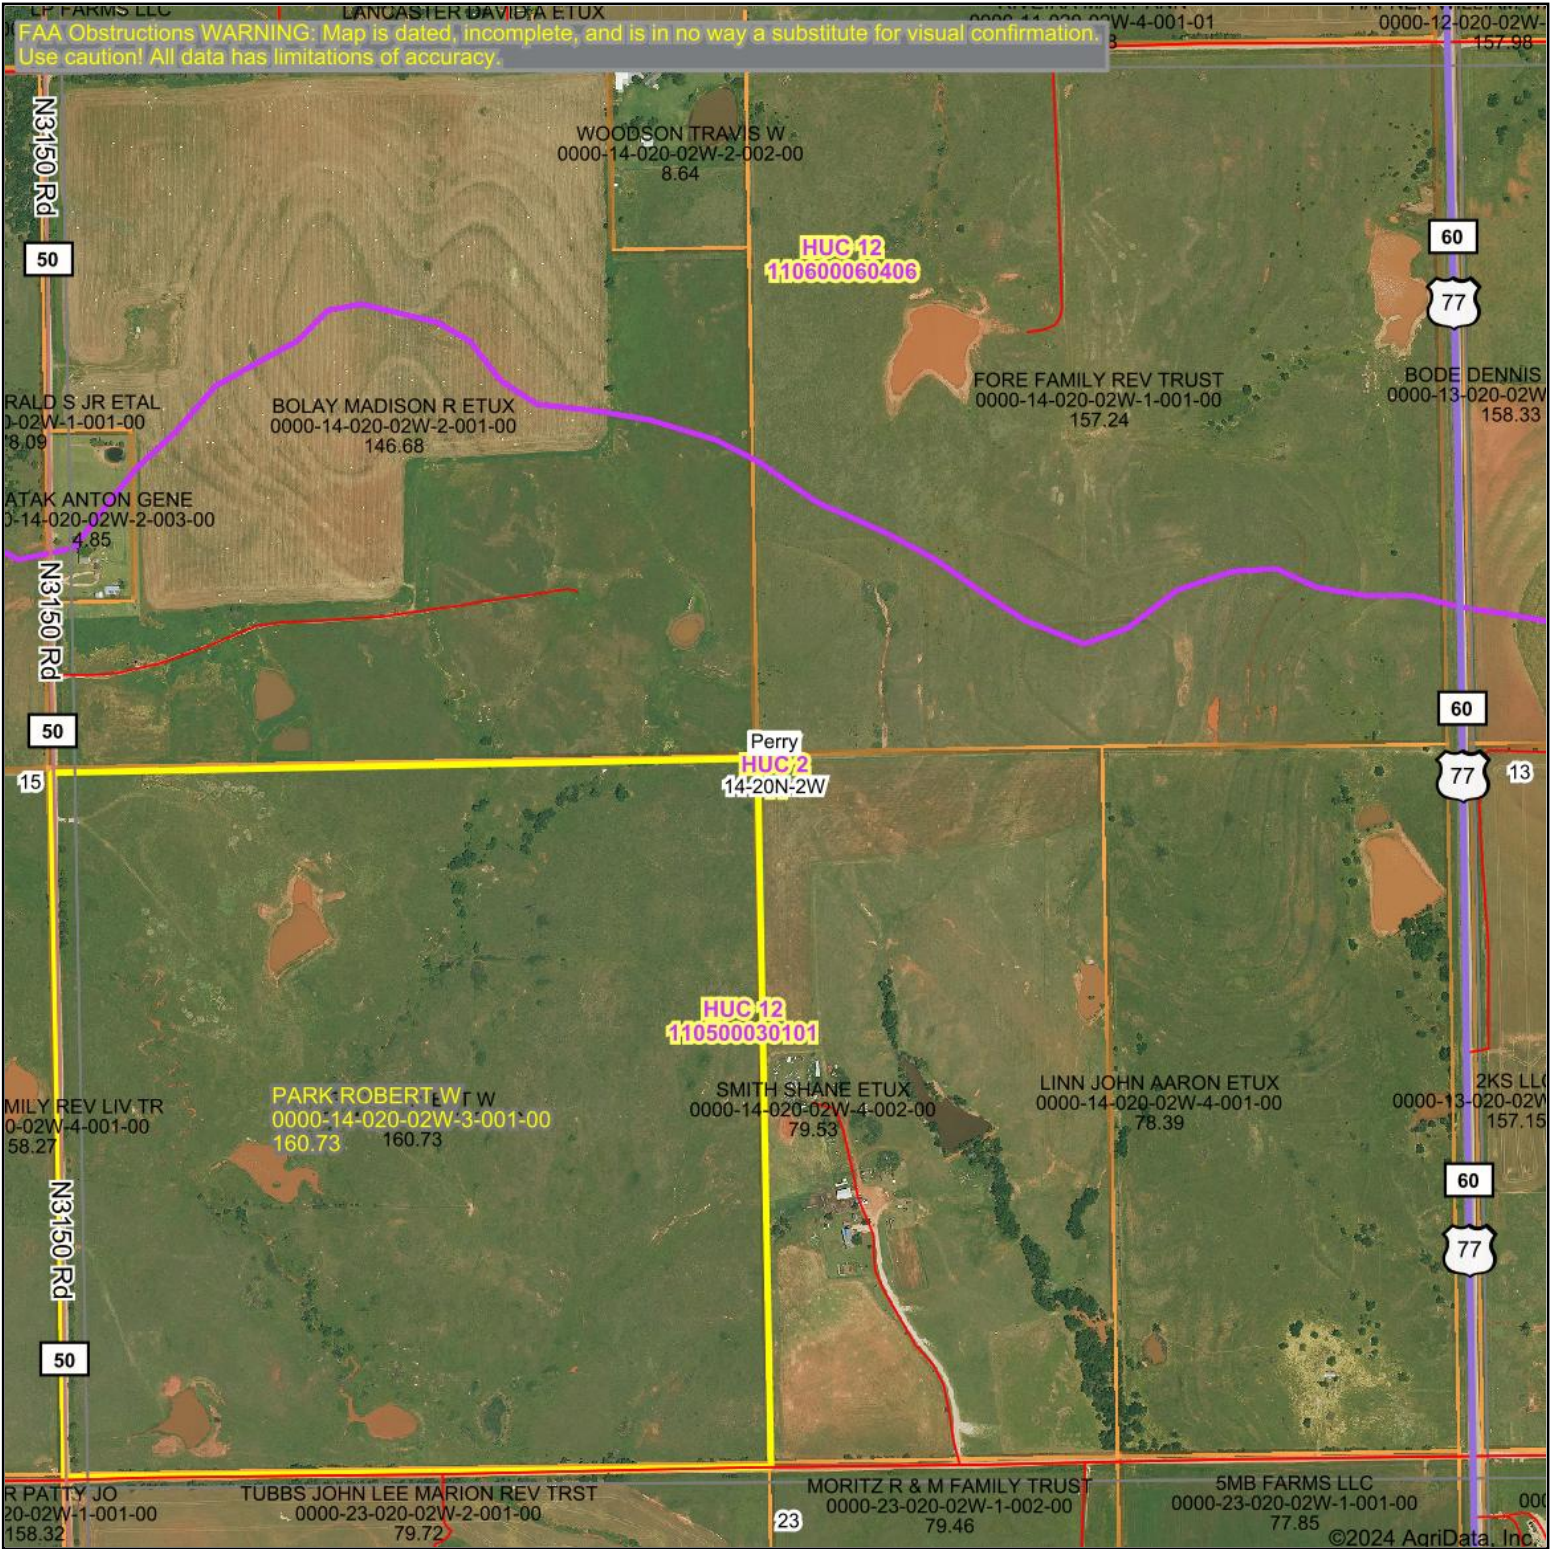

Aerial Map

Boundary Center: 36° 12' 22.88, -97° 23' 6.93

14-20N-2W
Noble County
Oklahoma

5/1/2024