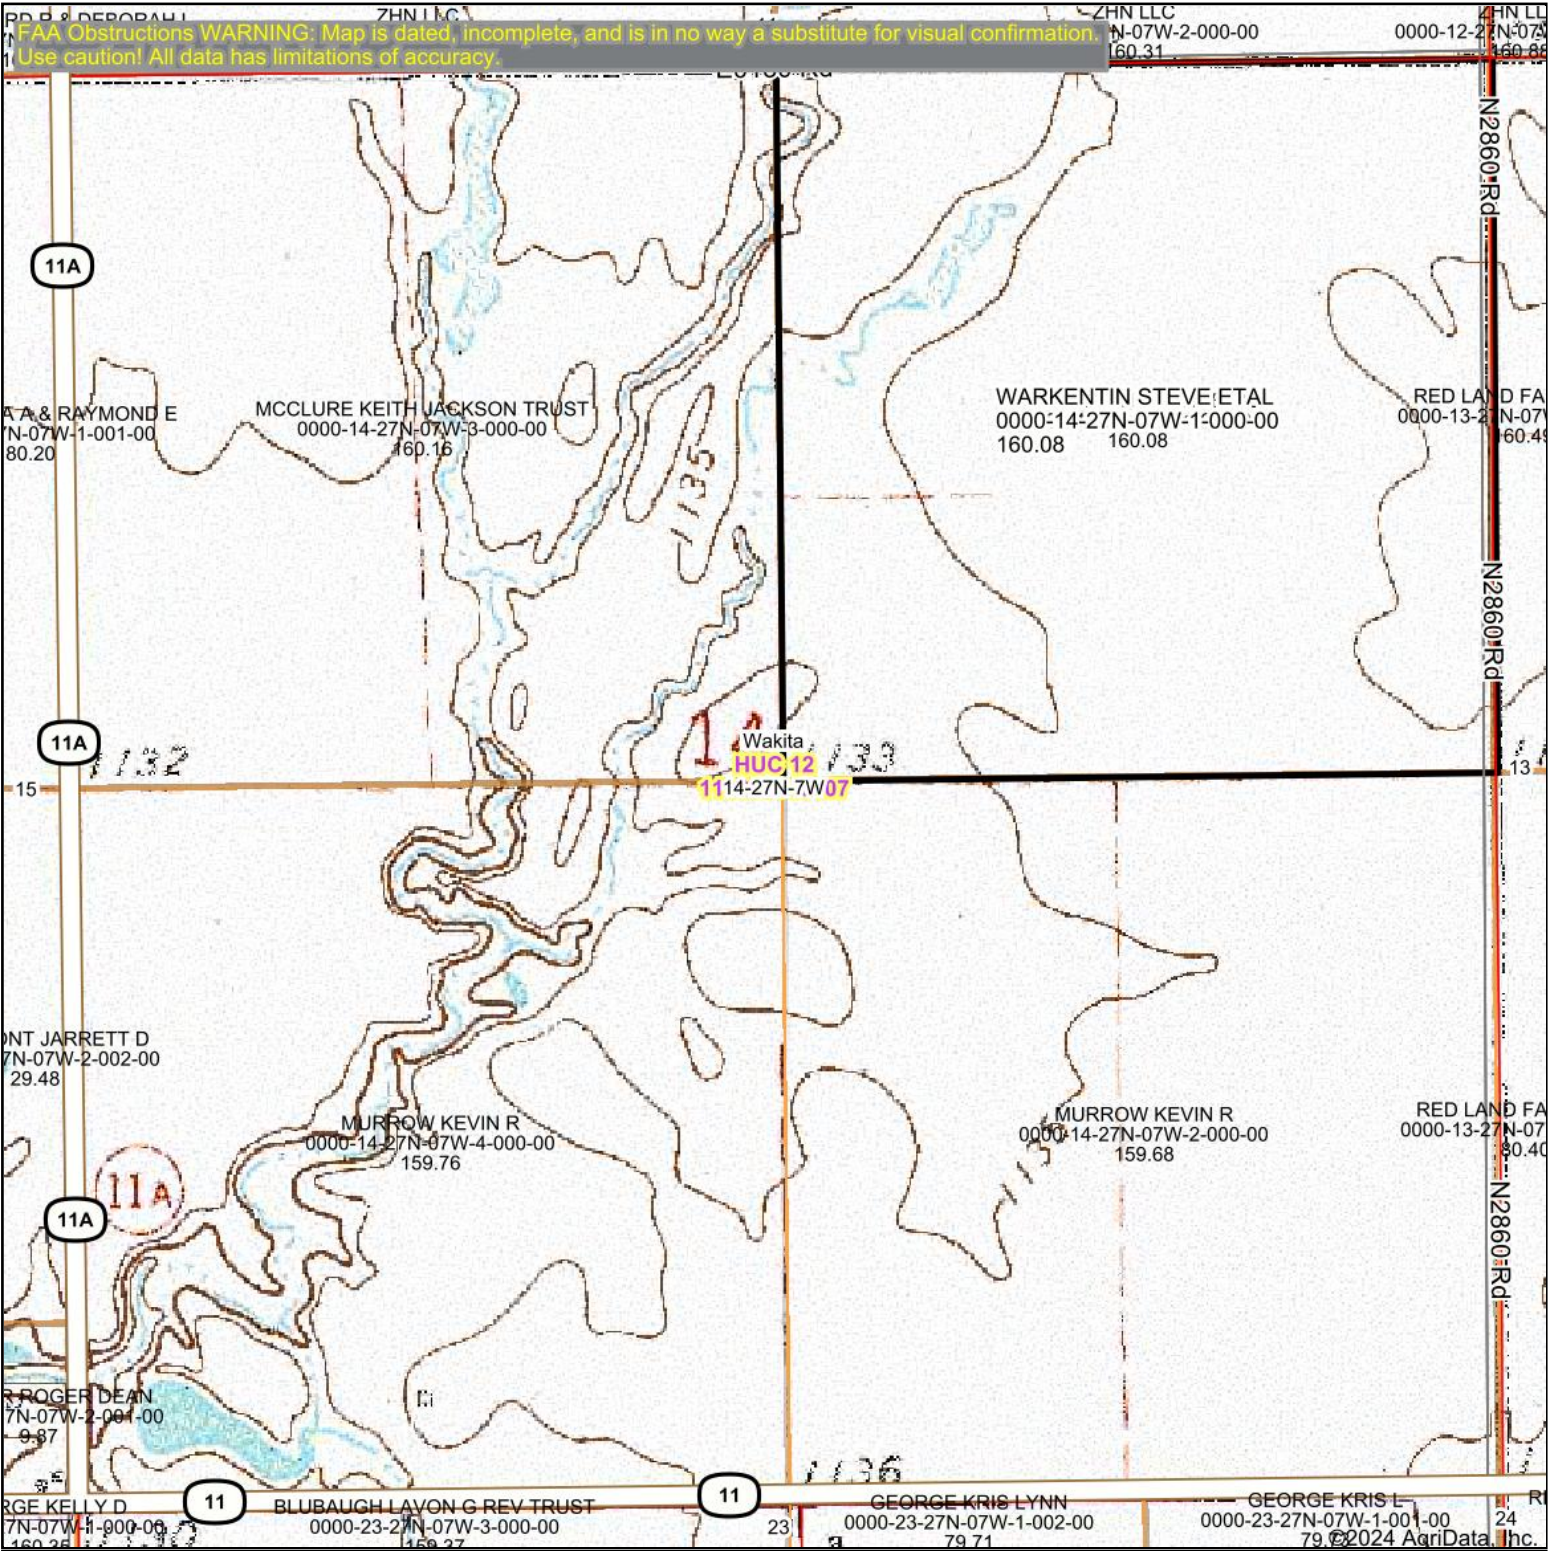

# Topography Map

© AgriData, Inc. 2023 www.AgrIDataInc.com

Map Center: 36° 49' 4.92, -97° 55' 15.49

14-27N-7W  
Grant County  
Oklahoma

5/13/2024