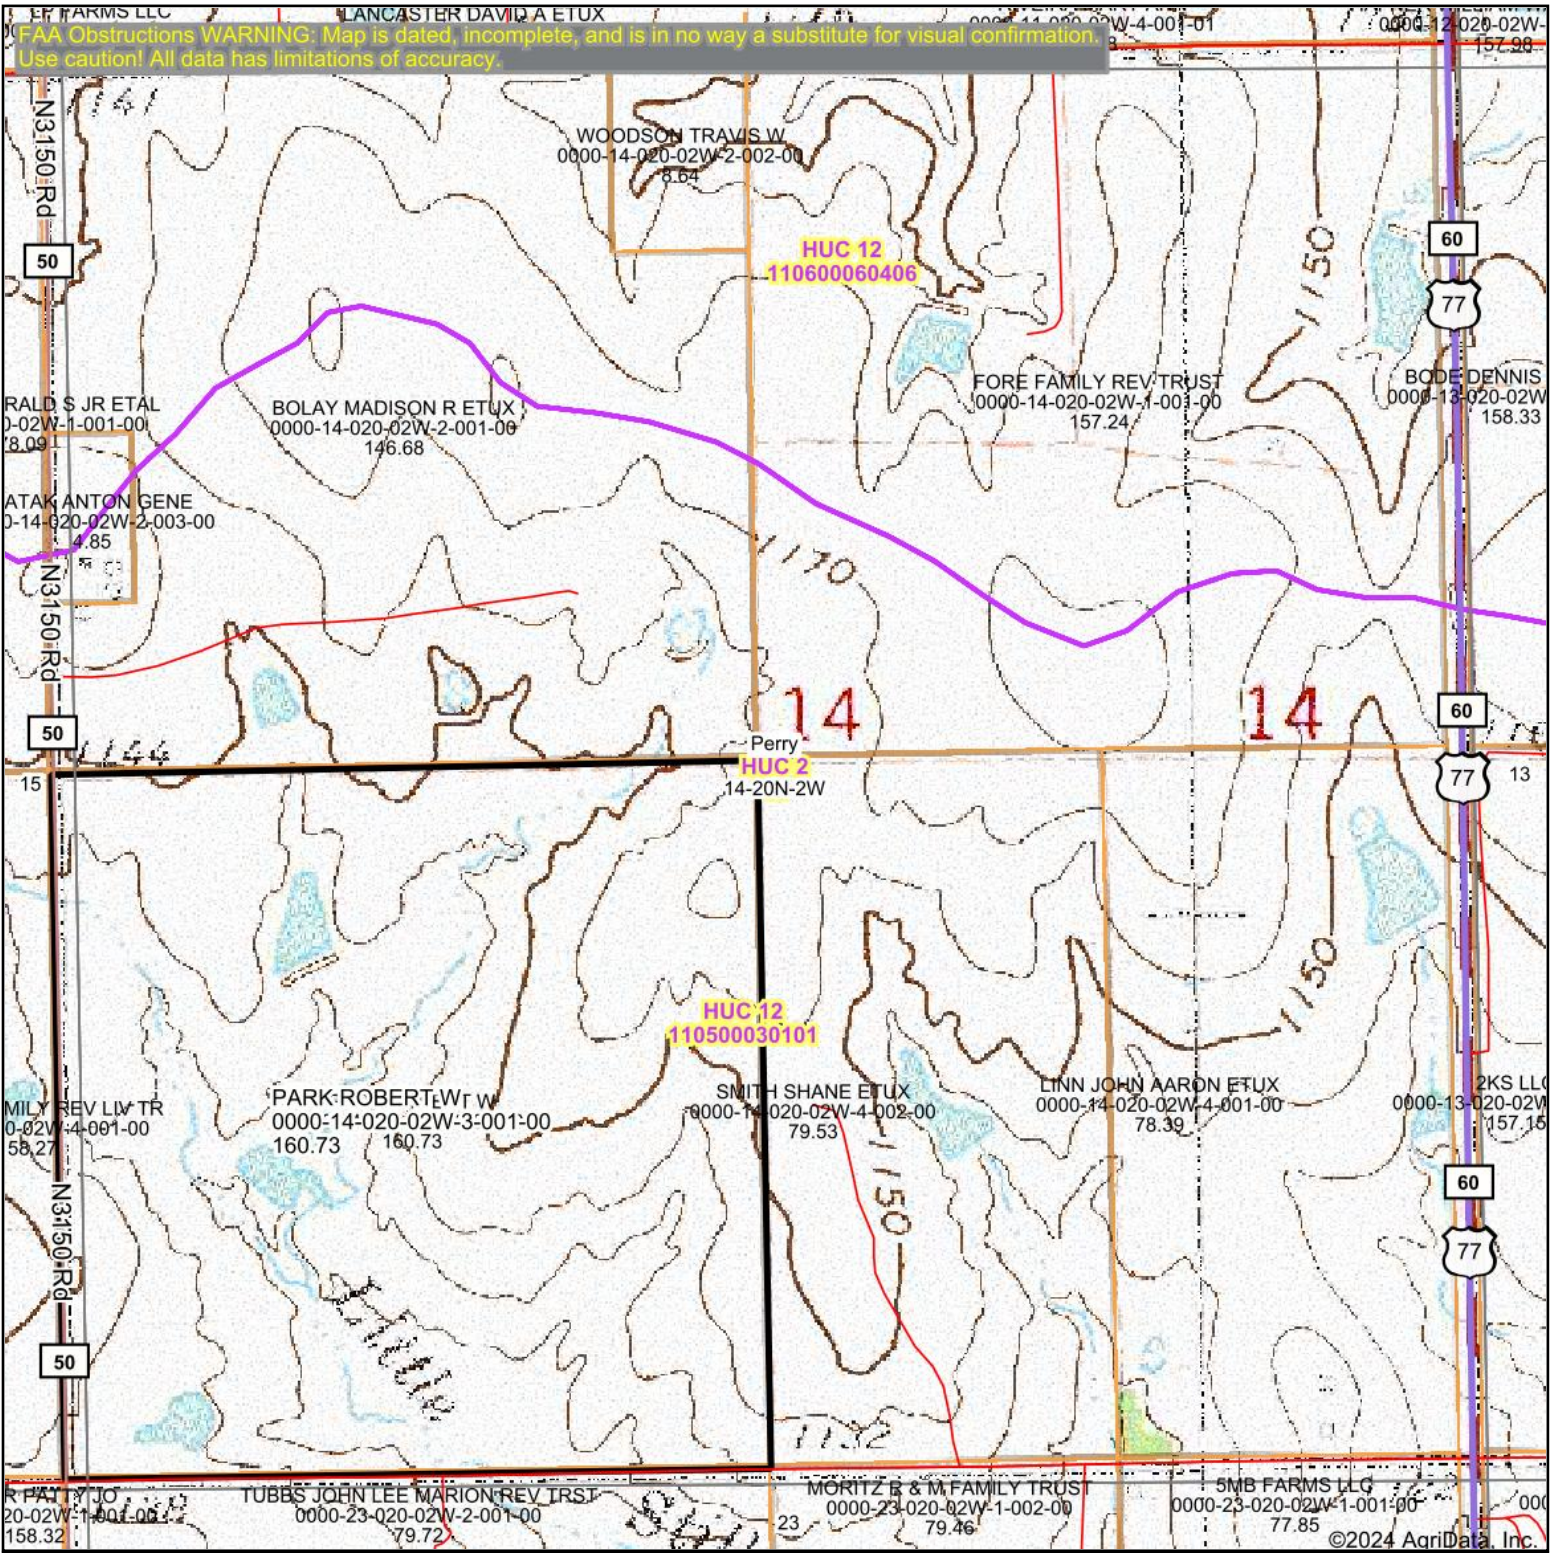

Topography Map

LRA LIPPARD
REAL ESTATE AND AUCTION

Maps Provided By:
surety
CUSTOMIZED ONLINE MAPPING

© AgriData, Inc. 2023 www.AgriDataInc.com

Map Center: 36° 12' 35.34, -97° 22' 50.05

0ft 826ft 1652ft

14-20N-2W
Noble County
Oklahoma