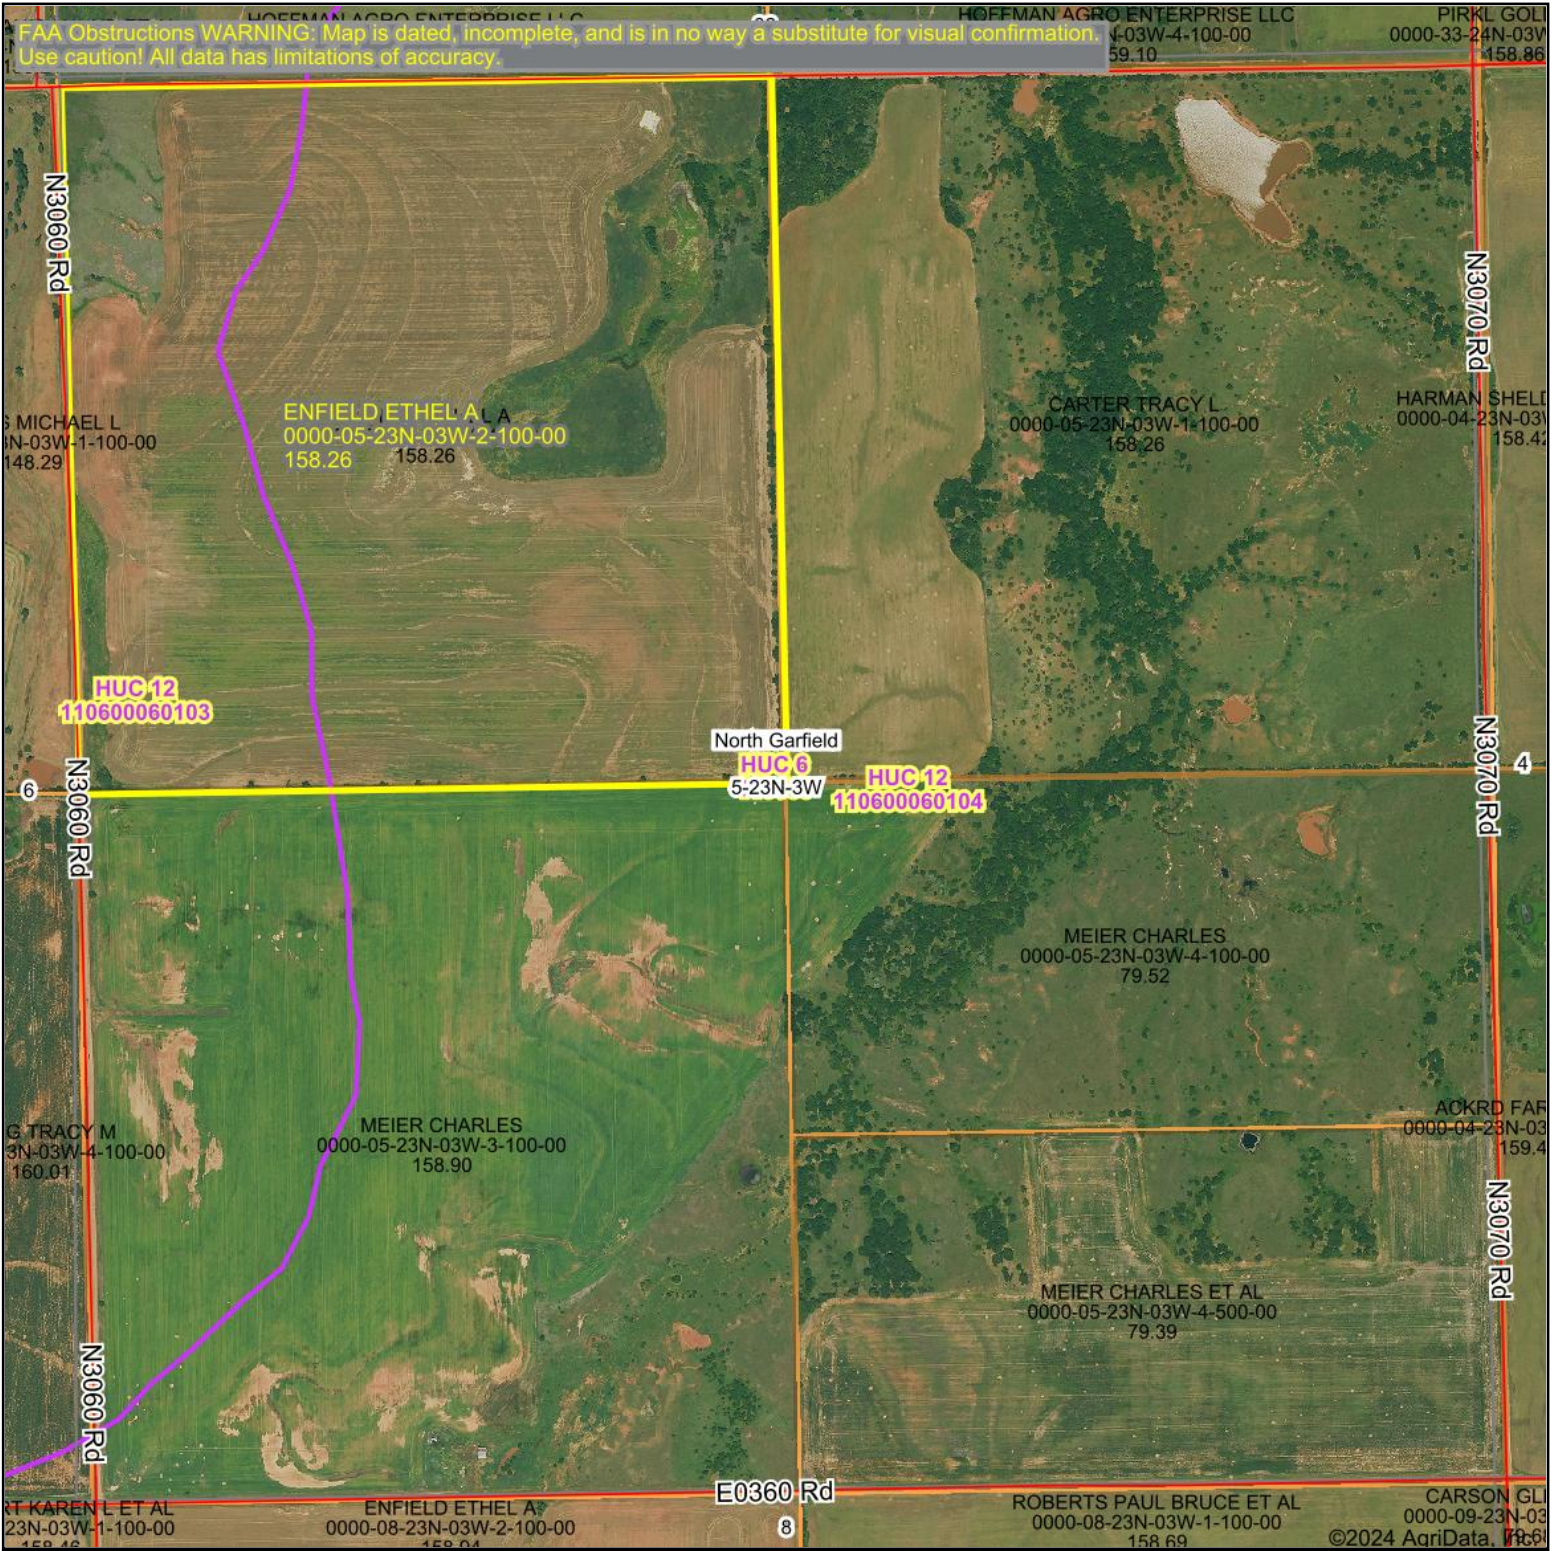

# Aerial Map

Boundary Center: 36° 30' 8.1, -97° 32' 47.3

5-23N-3W  
Garfield County  
Oklahoma

7/3/2024