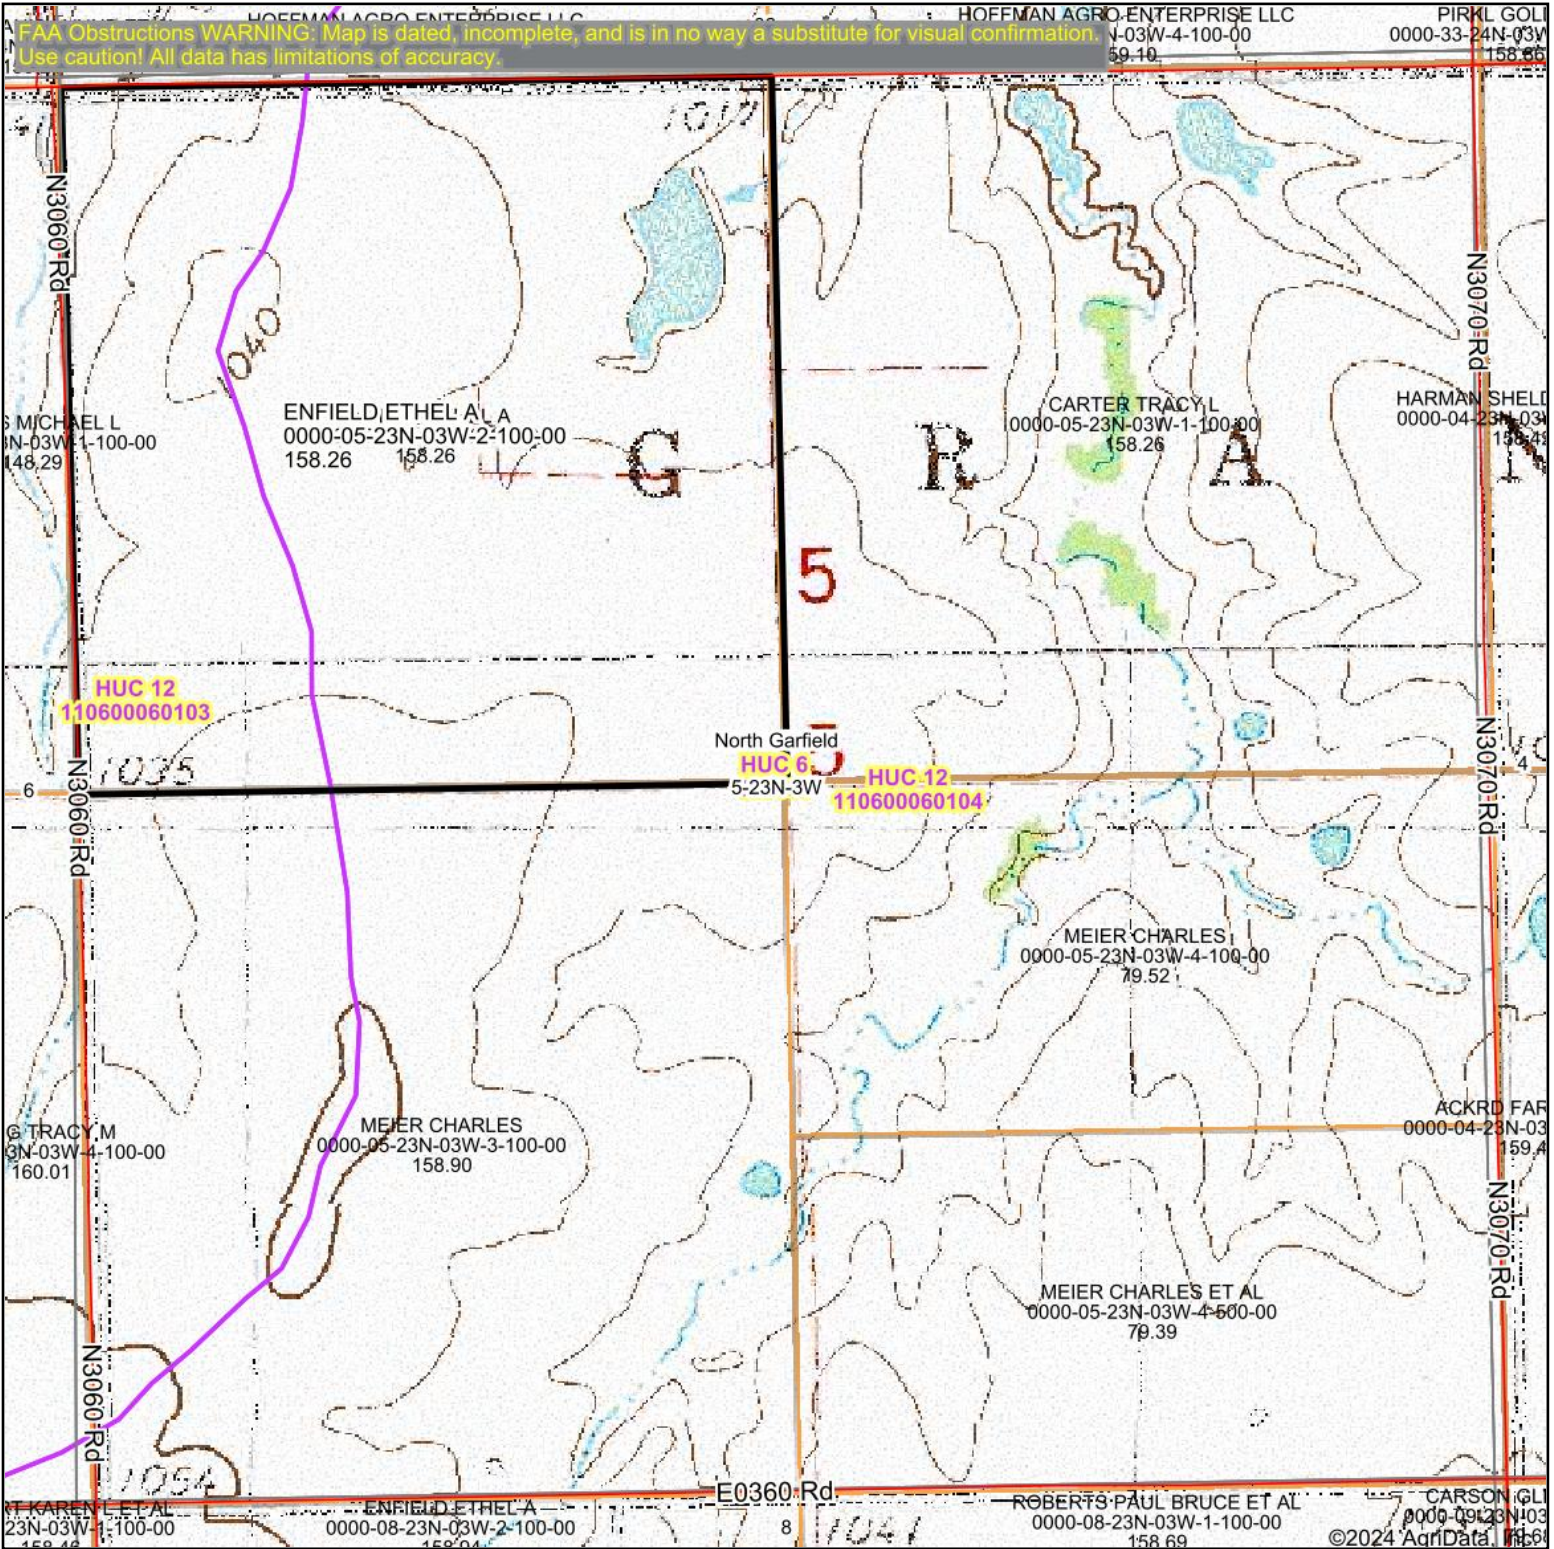

Topography Map

Map Center: 36° 29' 55.43, -97° 32' 31.61

5-23N-3W
Garfield County
Oklahoma

7/3/2024

© AgriData, Inc. 2023 www.AgrIDataInc.com