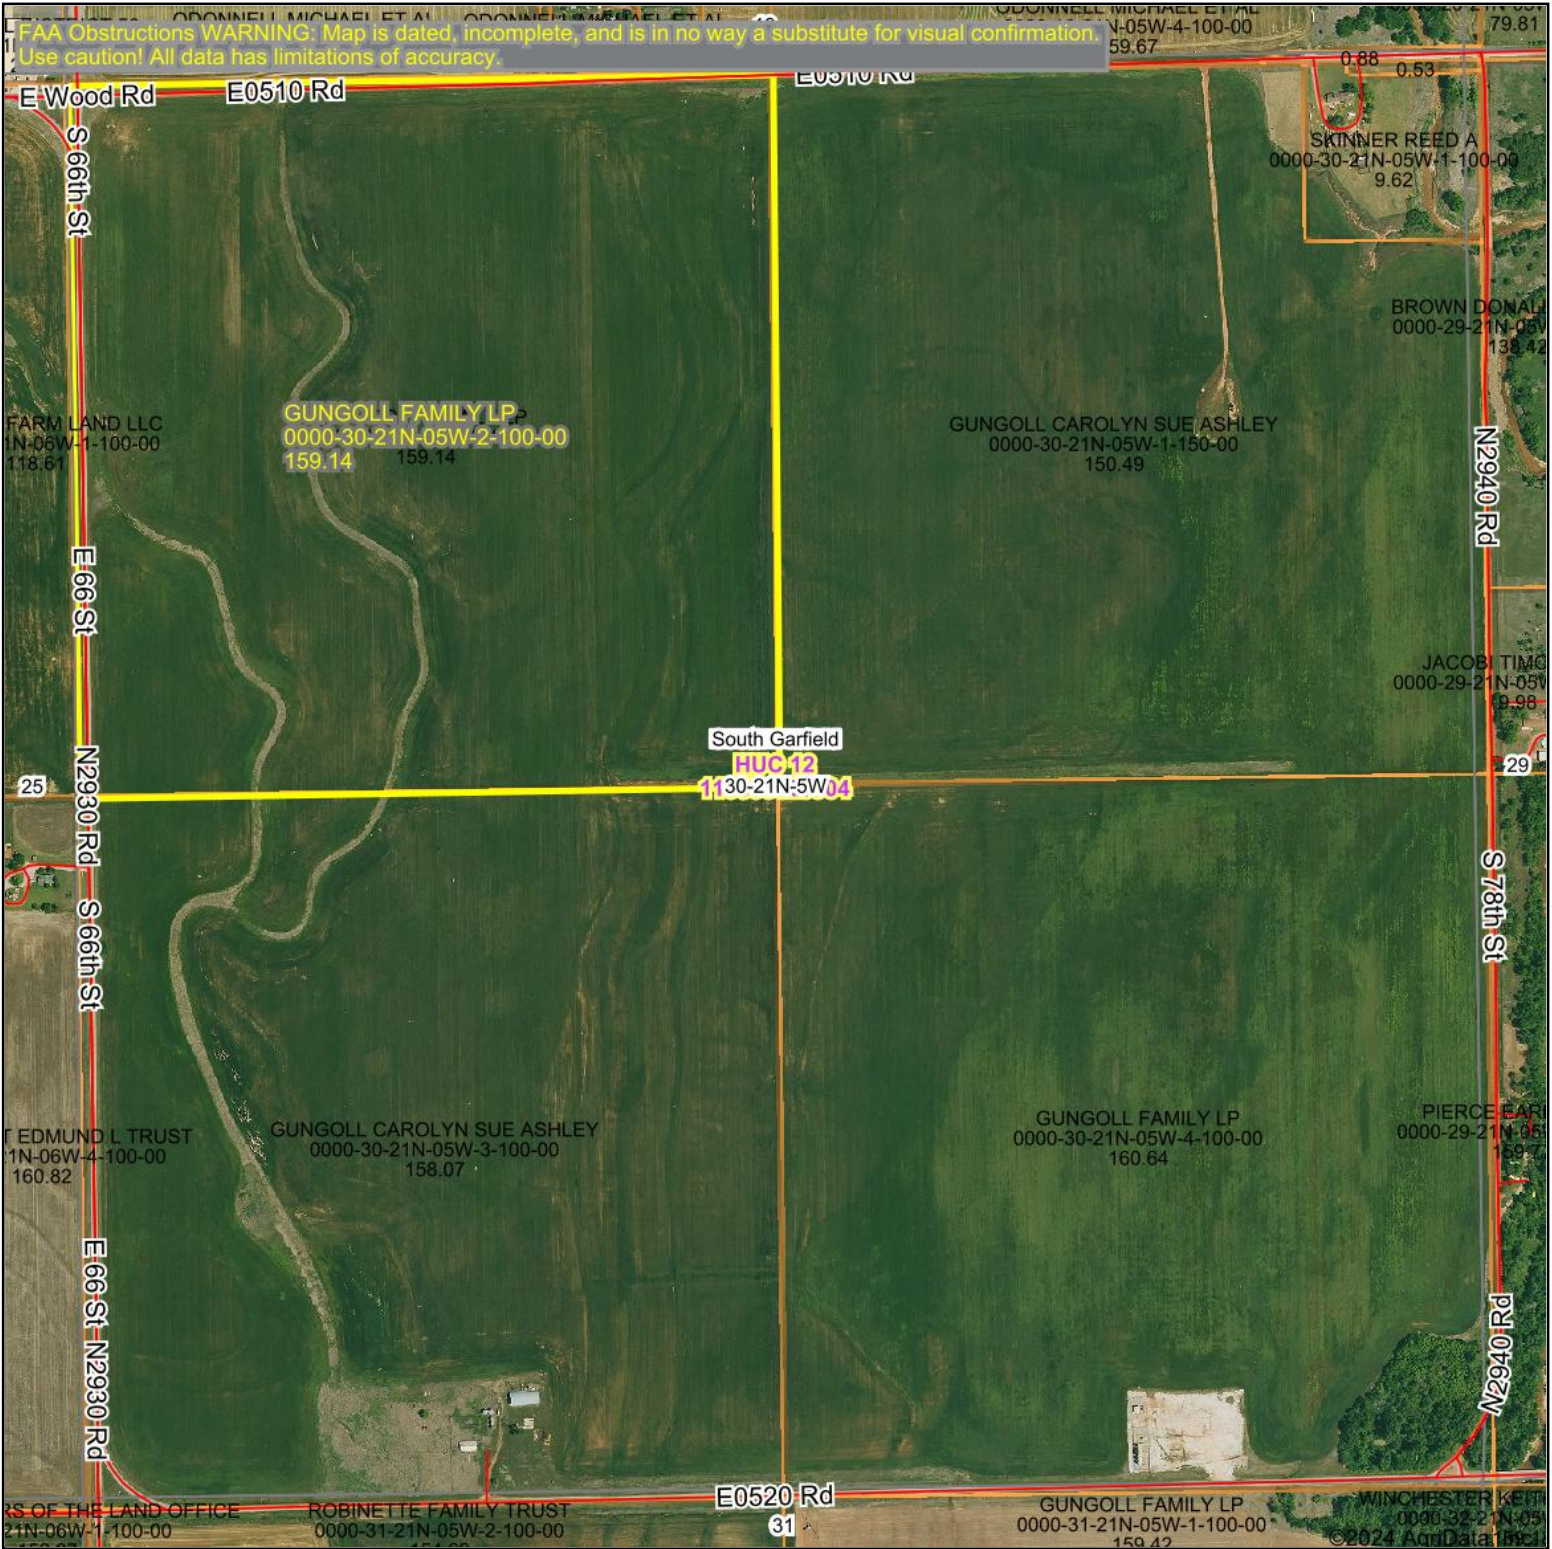

Aerial Map

Boundary Center: 36° 16' 15.98, -97° 46' 42.13

30-21N-5W
Garfield County
Oklahoma

10/15/2024