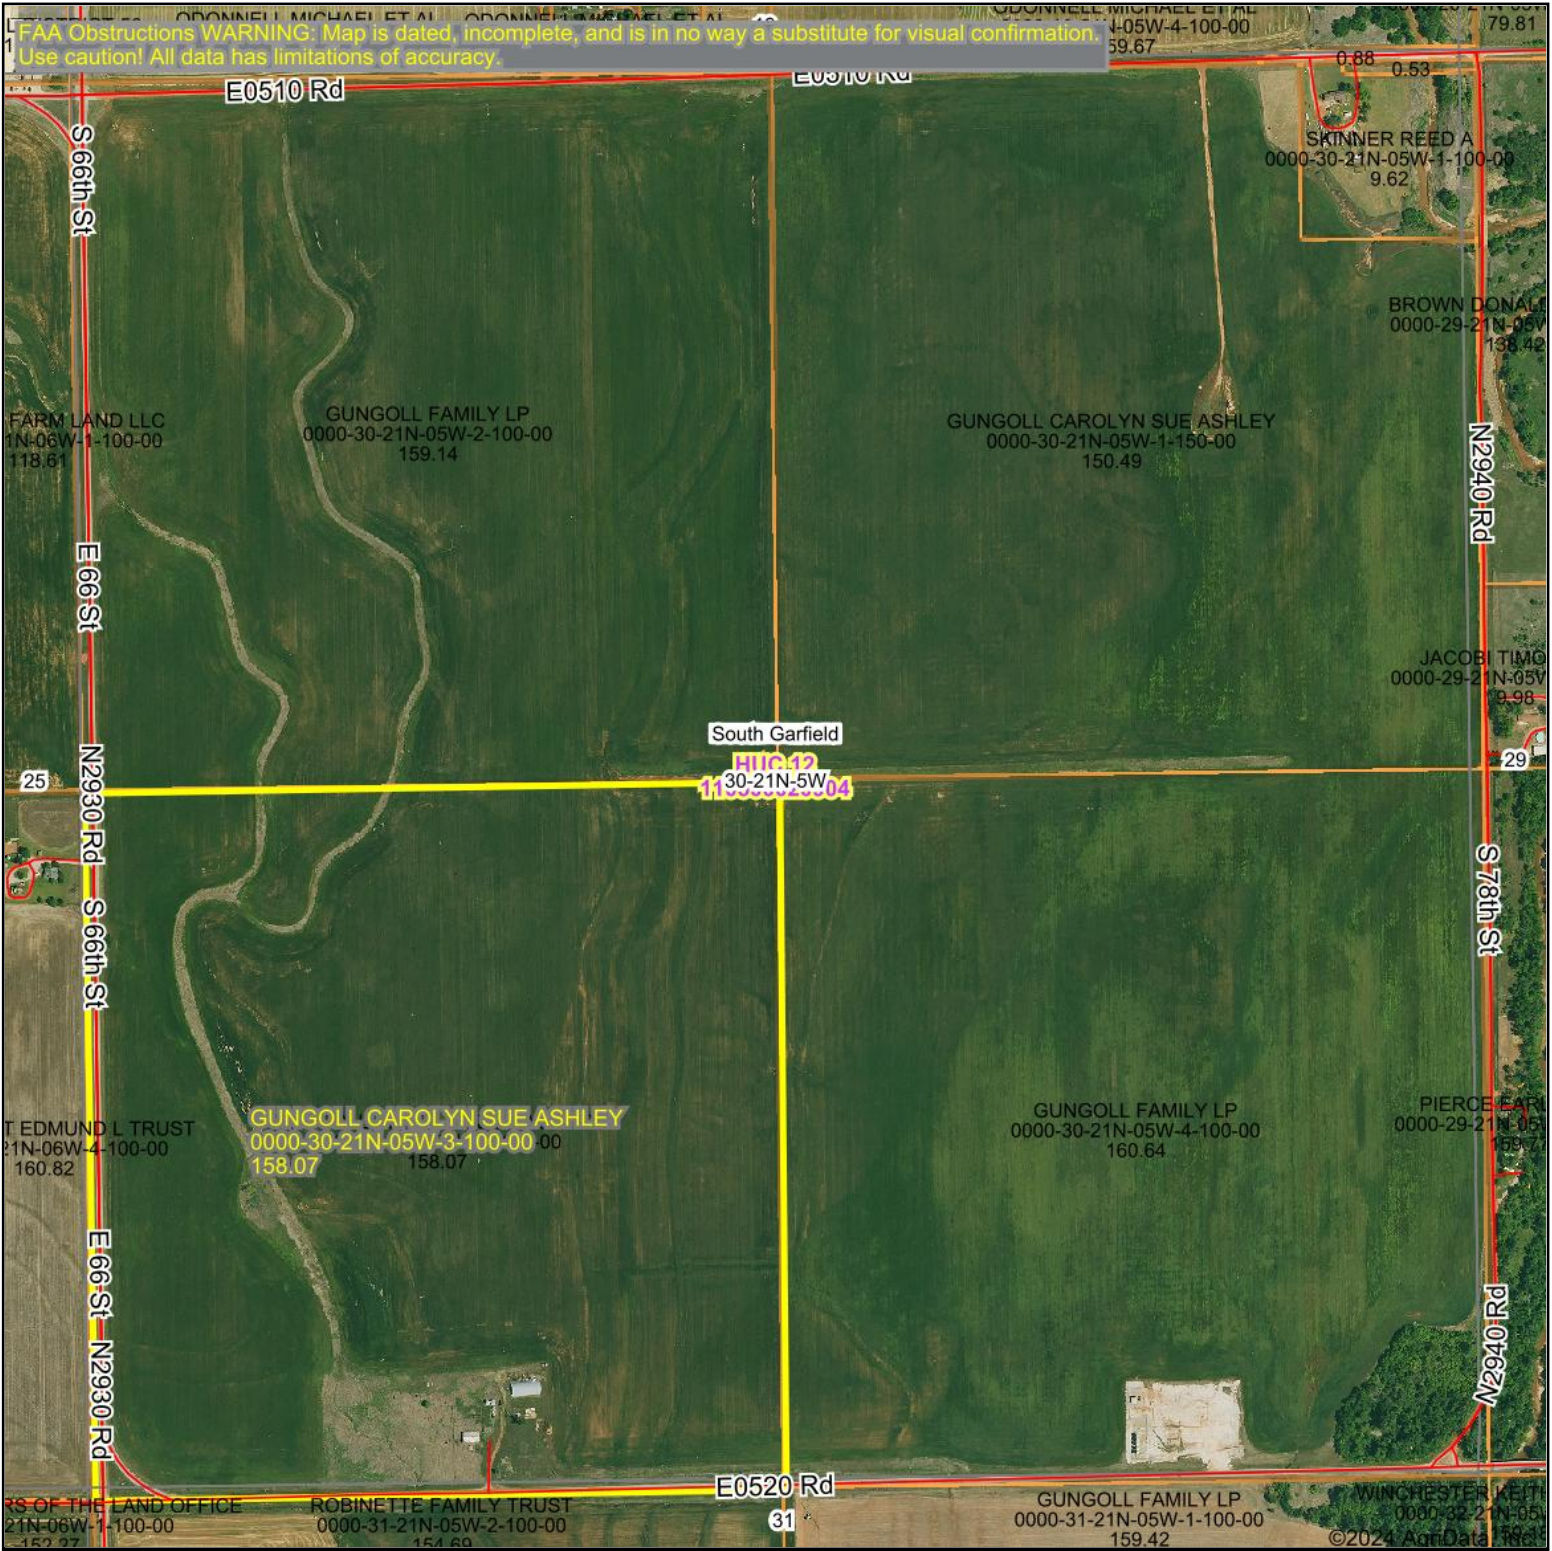

Aerial Map

Boundary Center: 36° 15' 49.76, -97° 46' 42.12

30-21N-5W
Garfield County
Oklahoma

10/15/2024