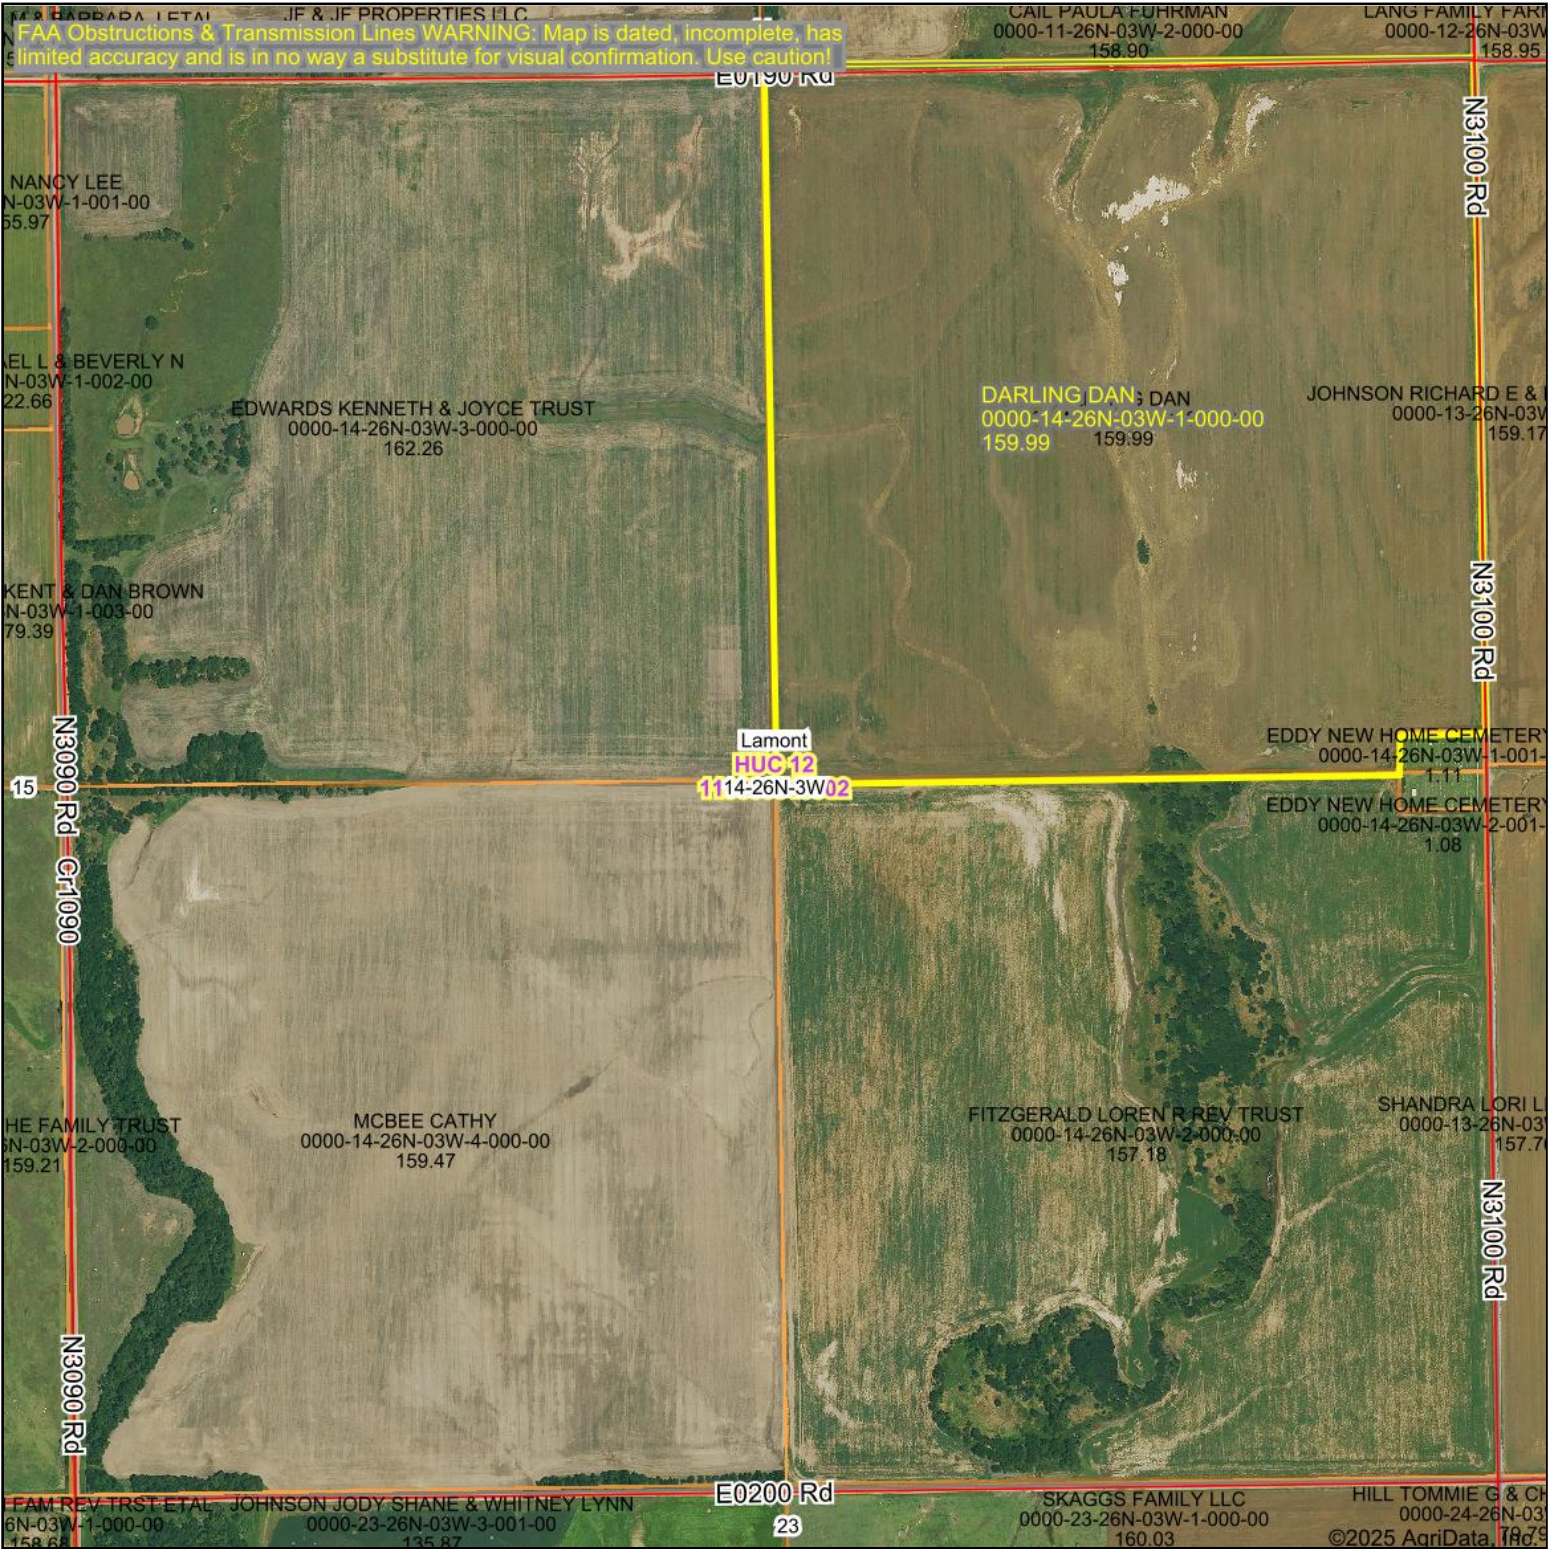

Aerial Map

Boundary Center: 36° 44' 5.34, -97° 29' 4.88

14-26N-3W
Grant County
Oklahoma

1/6/2025