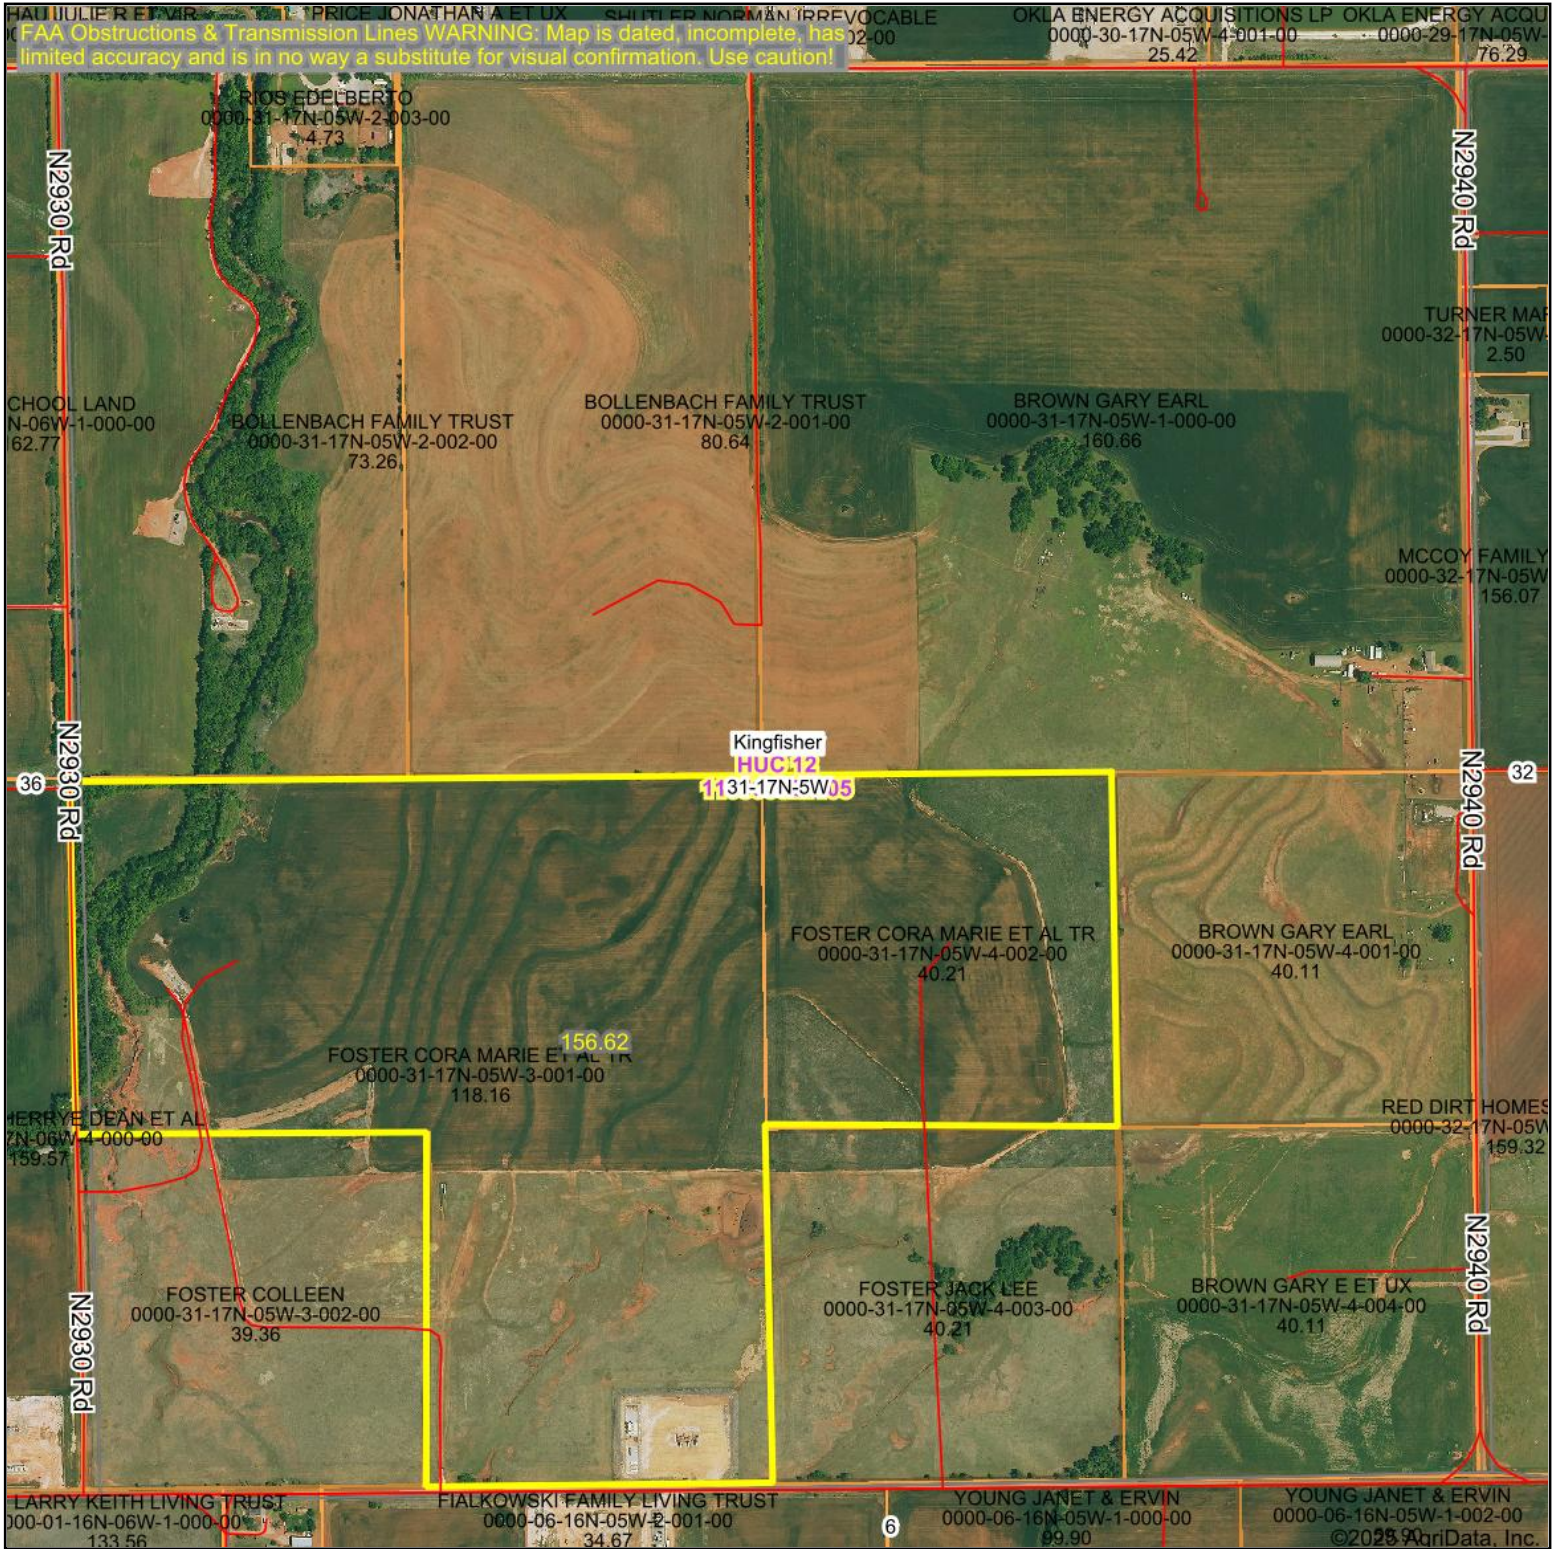

Aerial Map

Boundary Center: 35° 54' 6.02, -97° 46' 33.13

31-17N-5W
 Kingfisher County
 Oklahoma

Maps Provided By:
surety
 CUSTOMIZED ONLINE MAPPING
 © AgriData, Inc. 2023 www.AgridataInc.com

1/16/2025