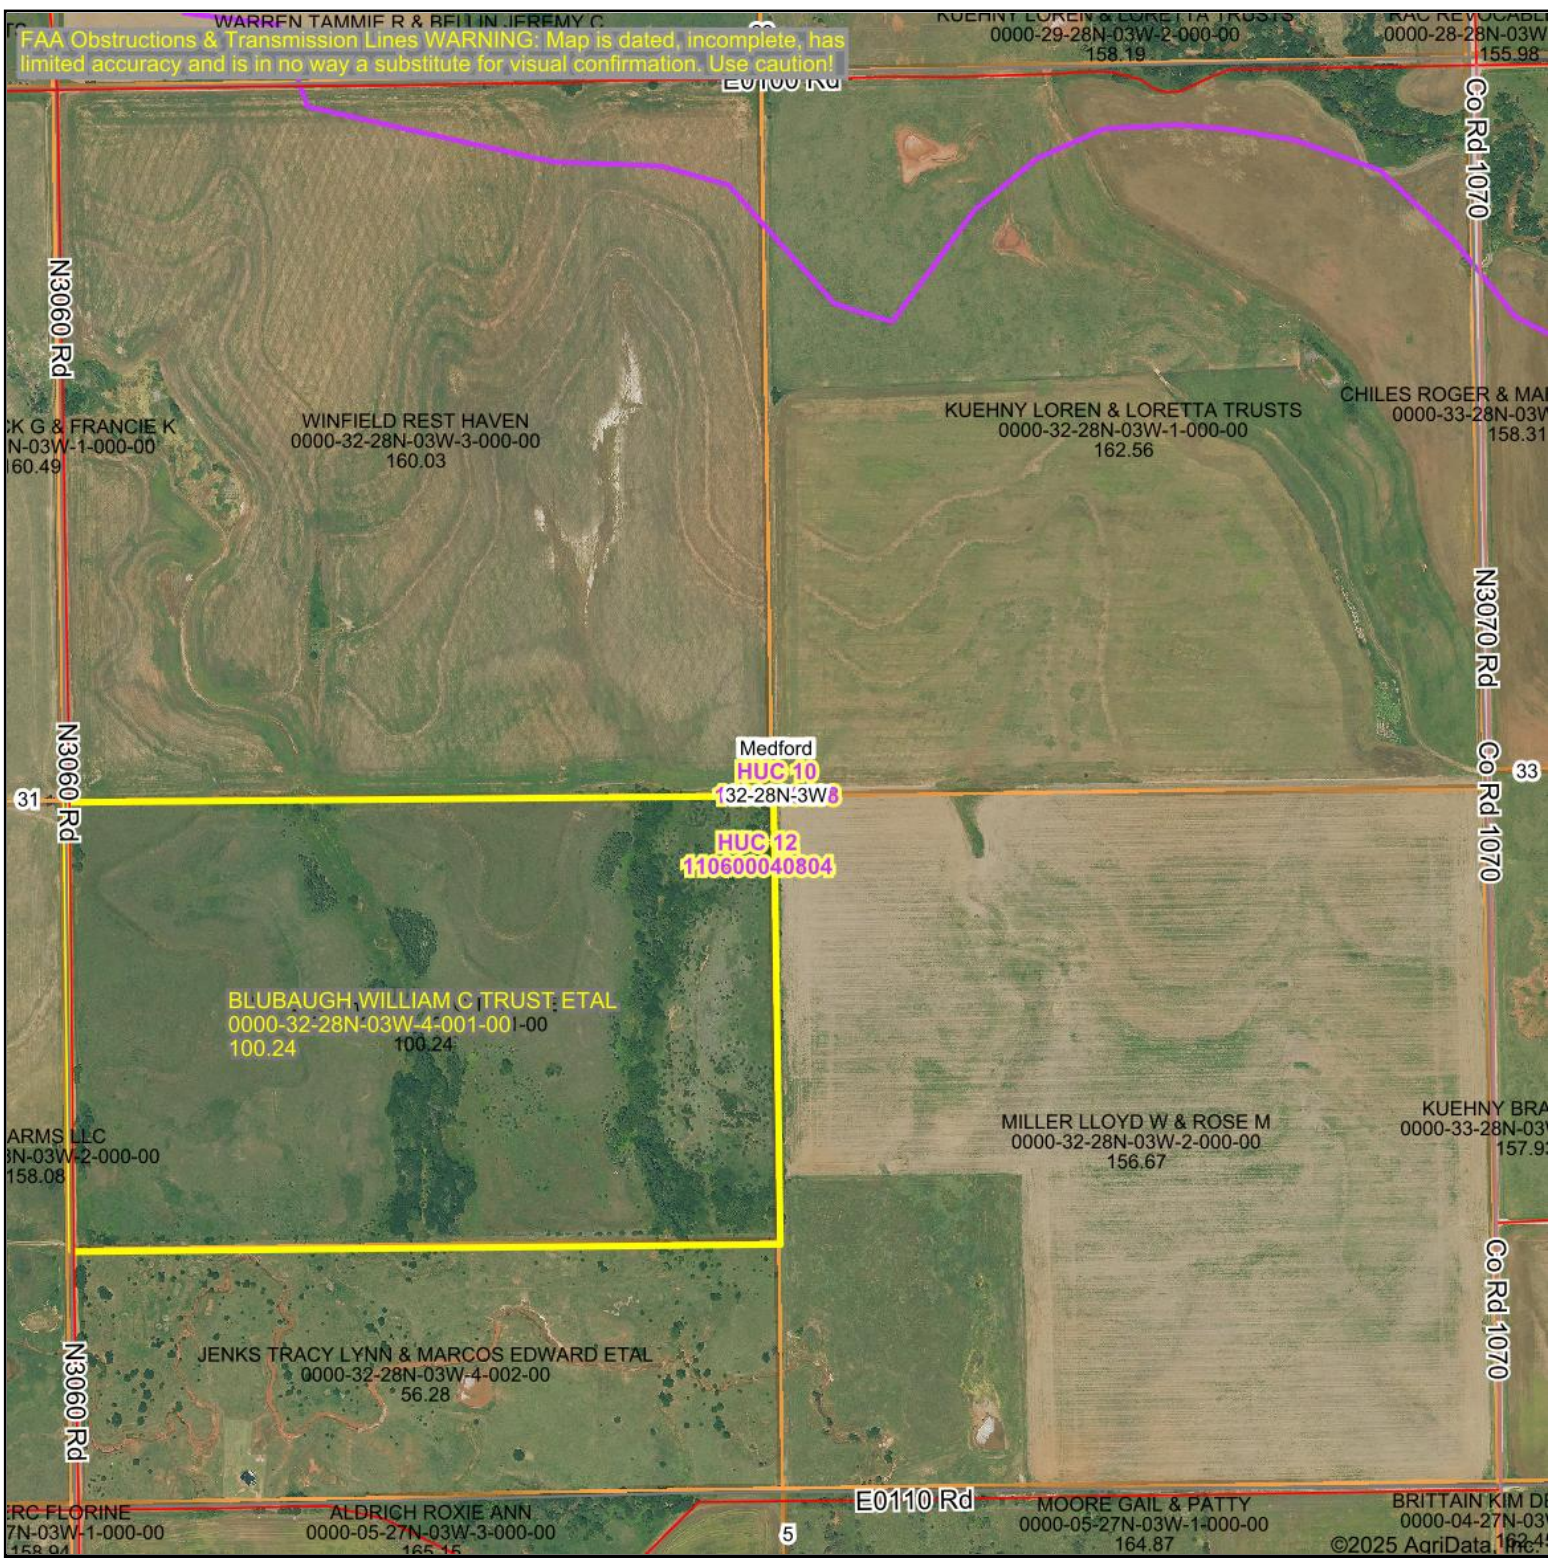

Aerial Map

Boundary Center: 36° 51' 33.24, -97° 32' 52.77

32-28N-3W
Grant County
Oklahoma

1/29/2025