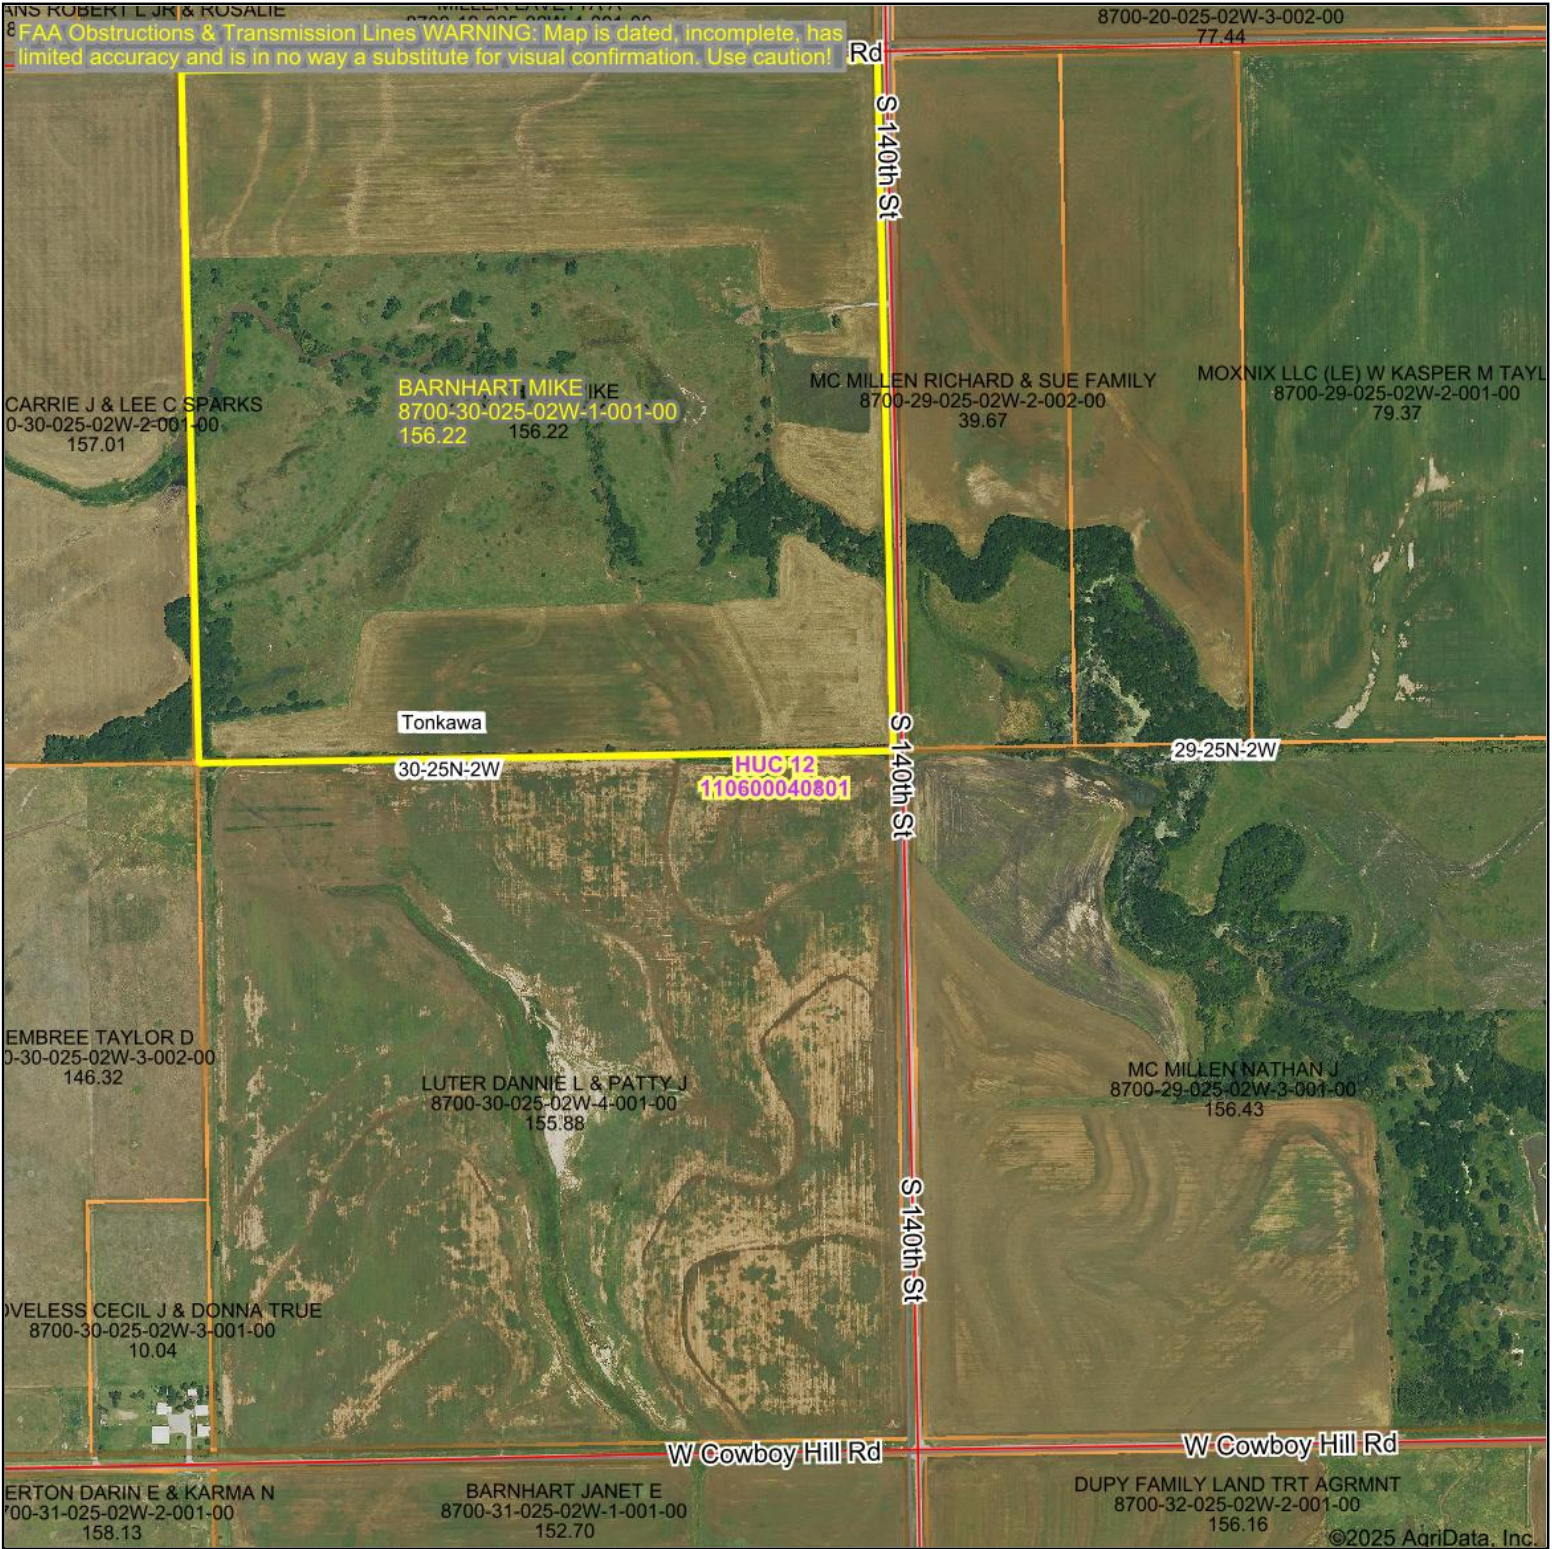

Aerial Map

Boundary Center: 36° 37' 8.25, -97° 26' 56.77

30-25N-2W
Kay County
Oklahoma

2/6/2025