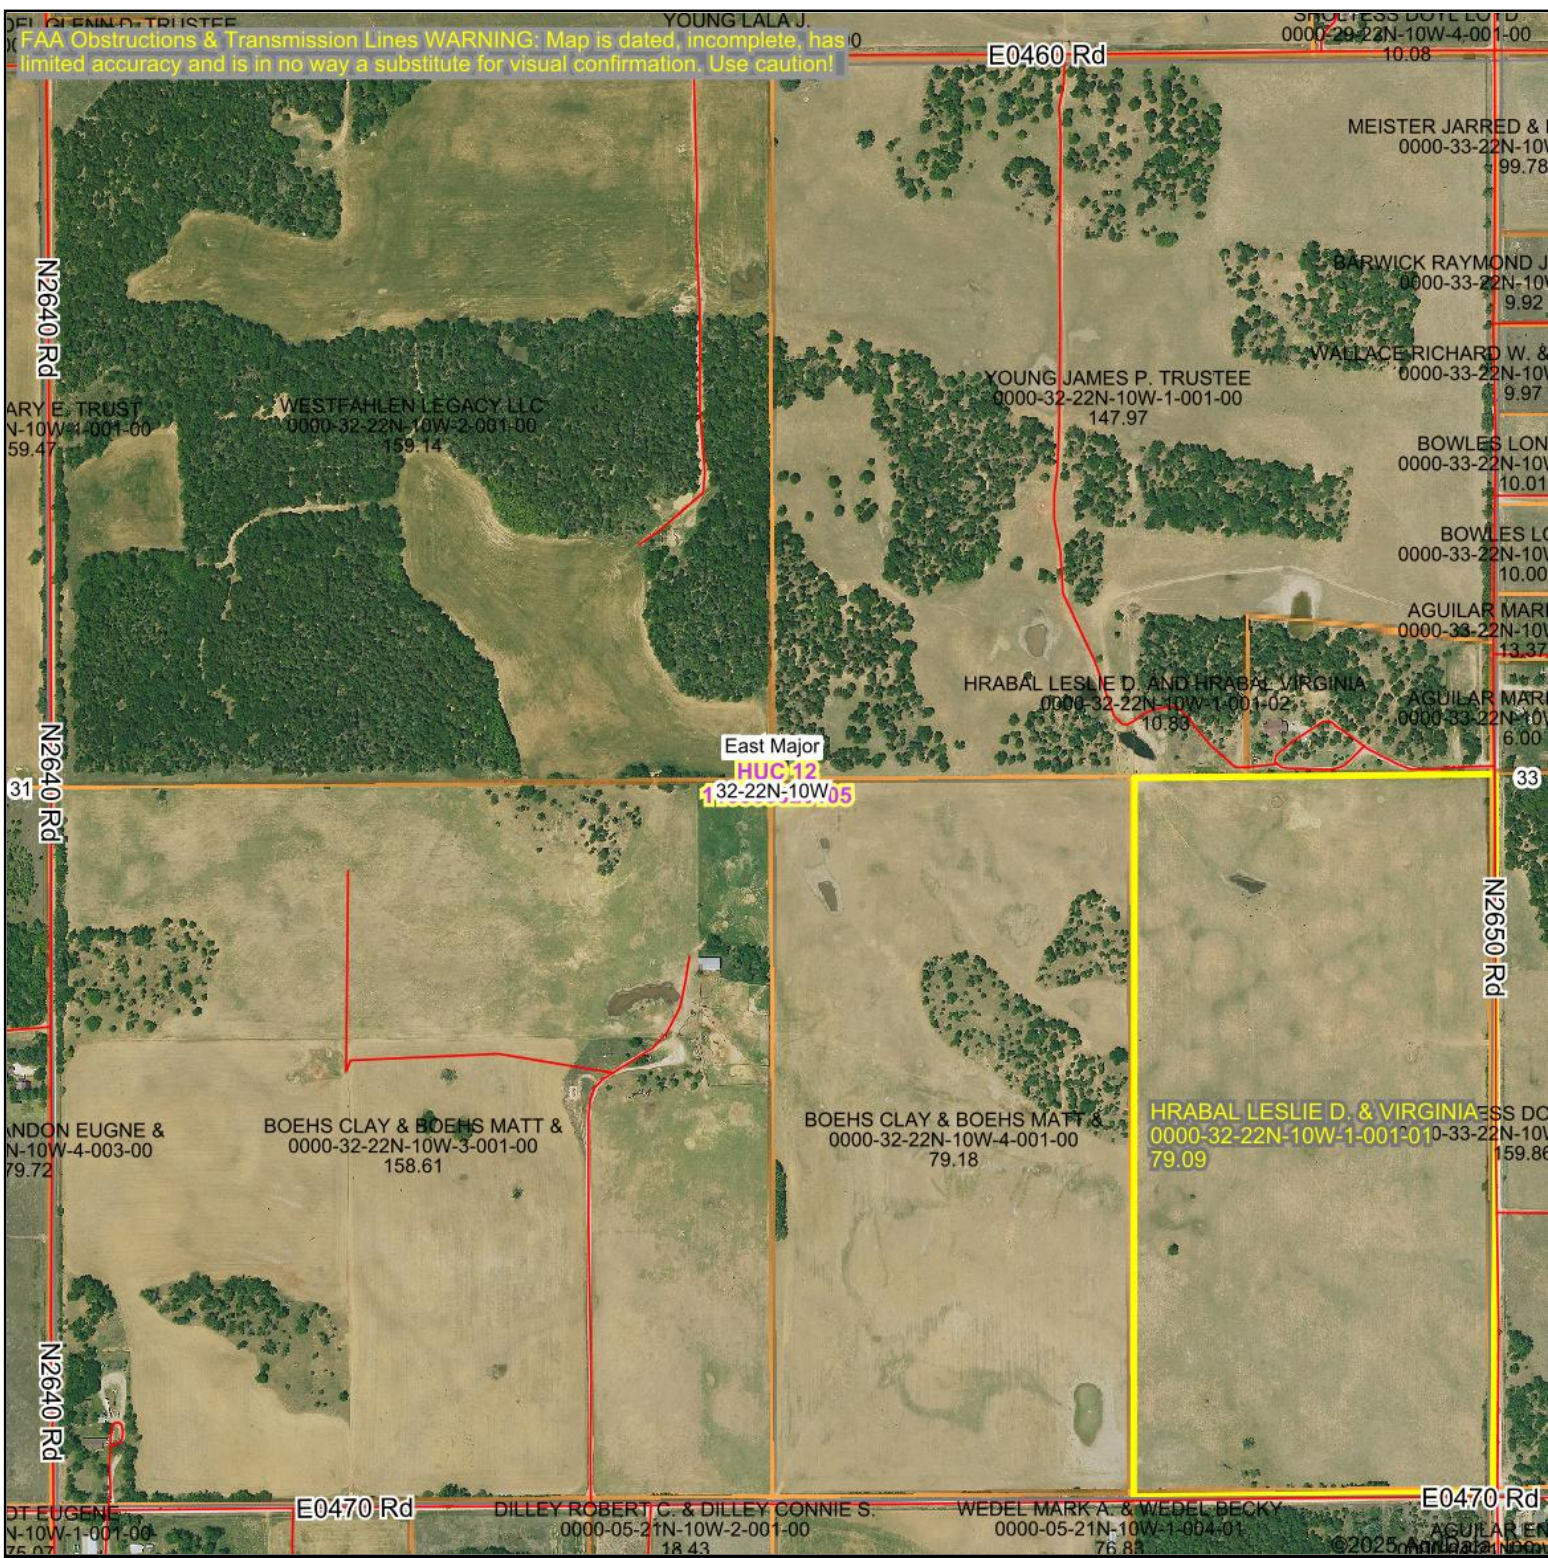

# Aerial Map

Boundary Center: 36° 20' 11.91, -98° 17' 9.4

32-22N-10W  
Major County  
Oklahoma

2/19/2025