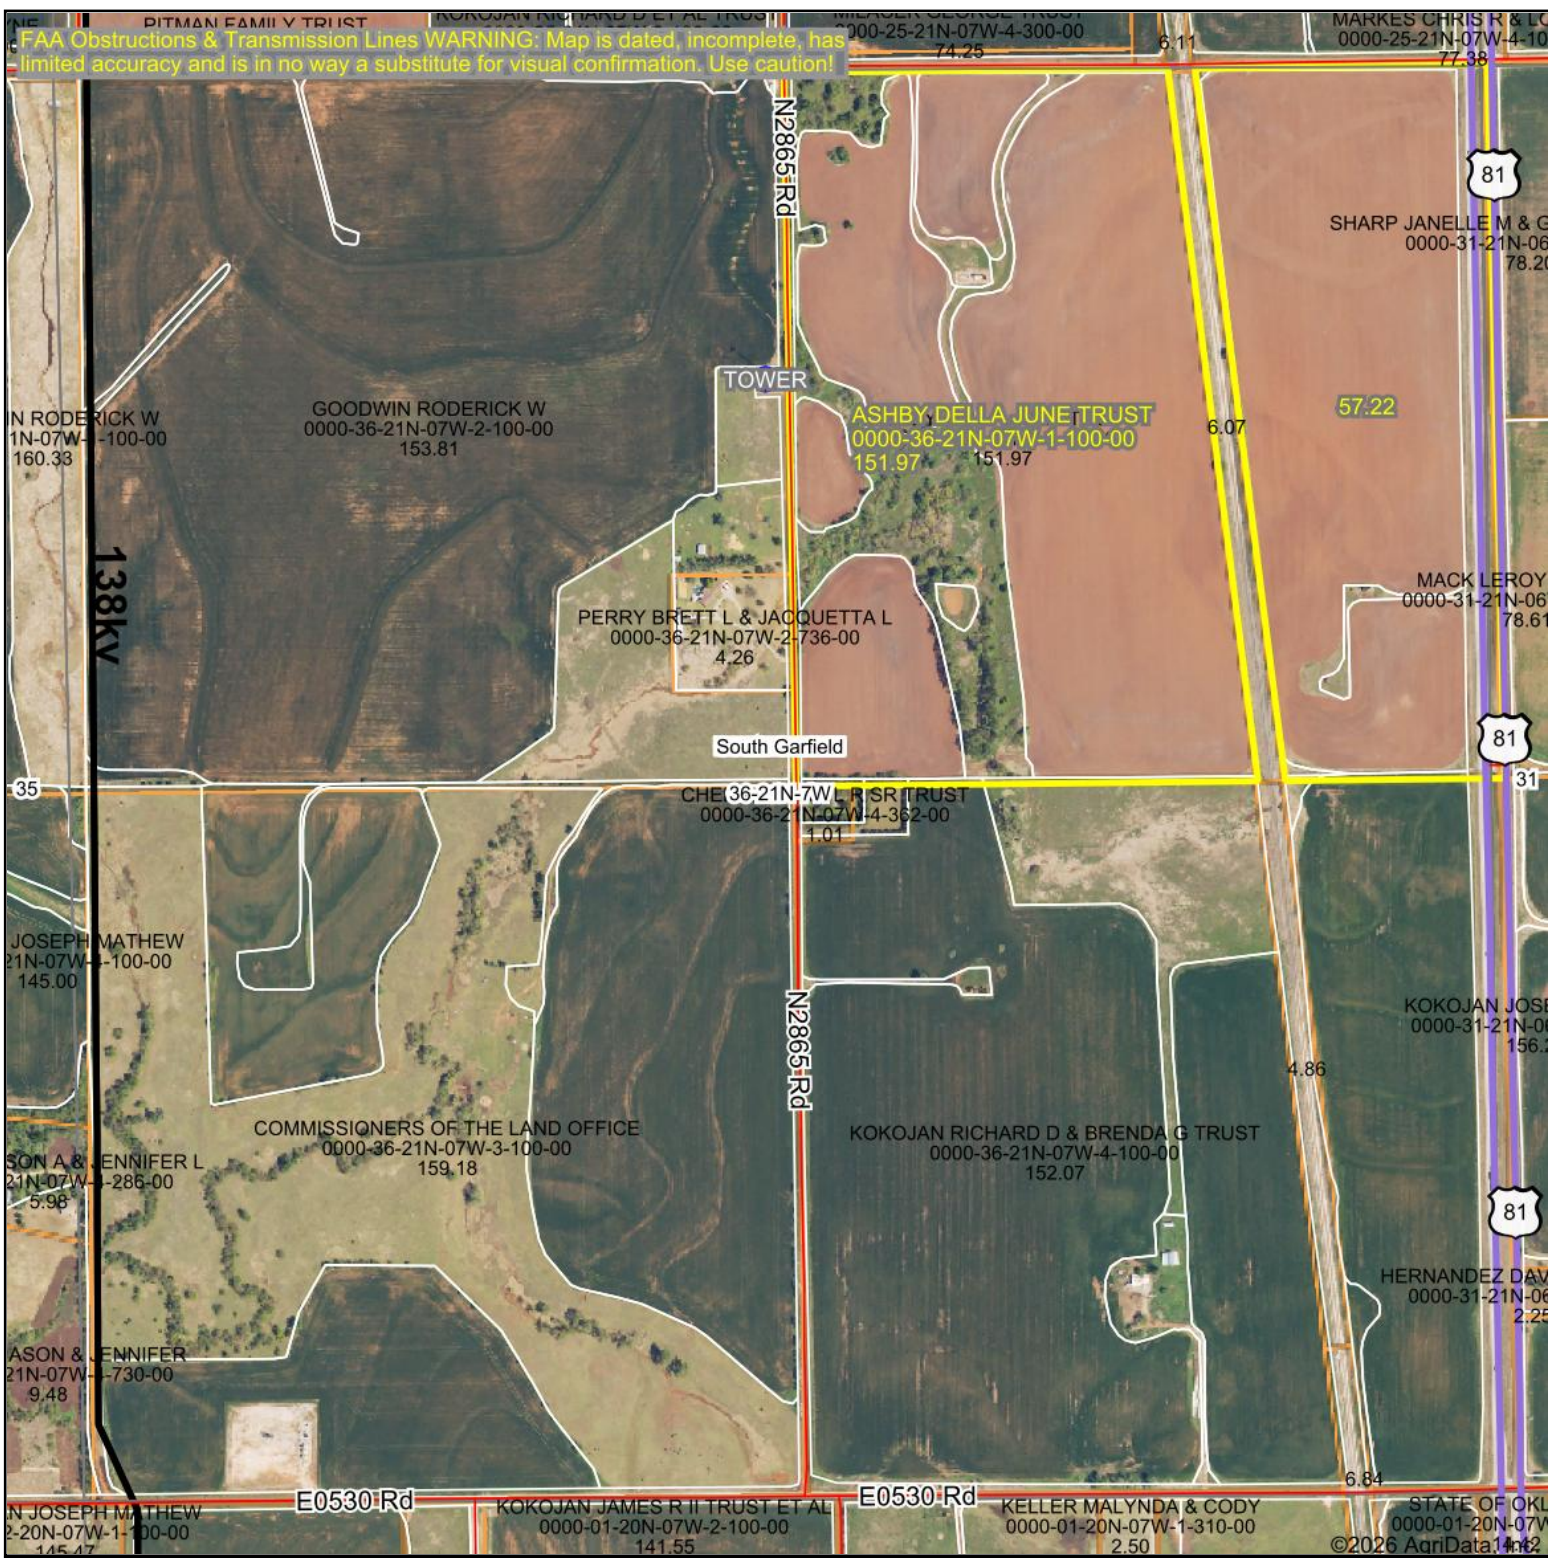

Aerial Map

Boundary Center: 36° 15' 24.15, -97° 53' 39.93

36-21N-7W
Garfield County
Oklahoma

4/7/2026